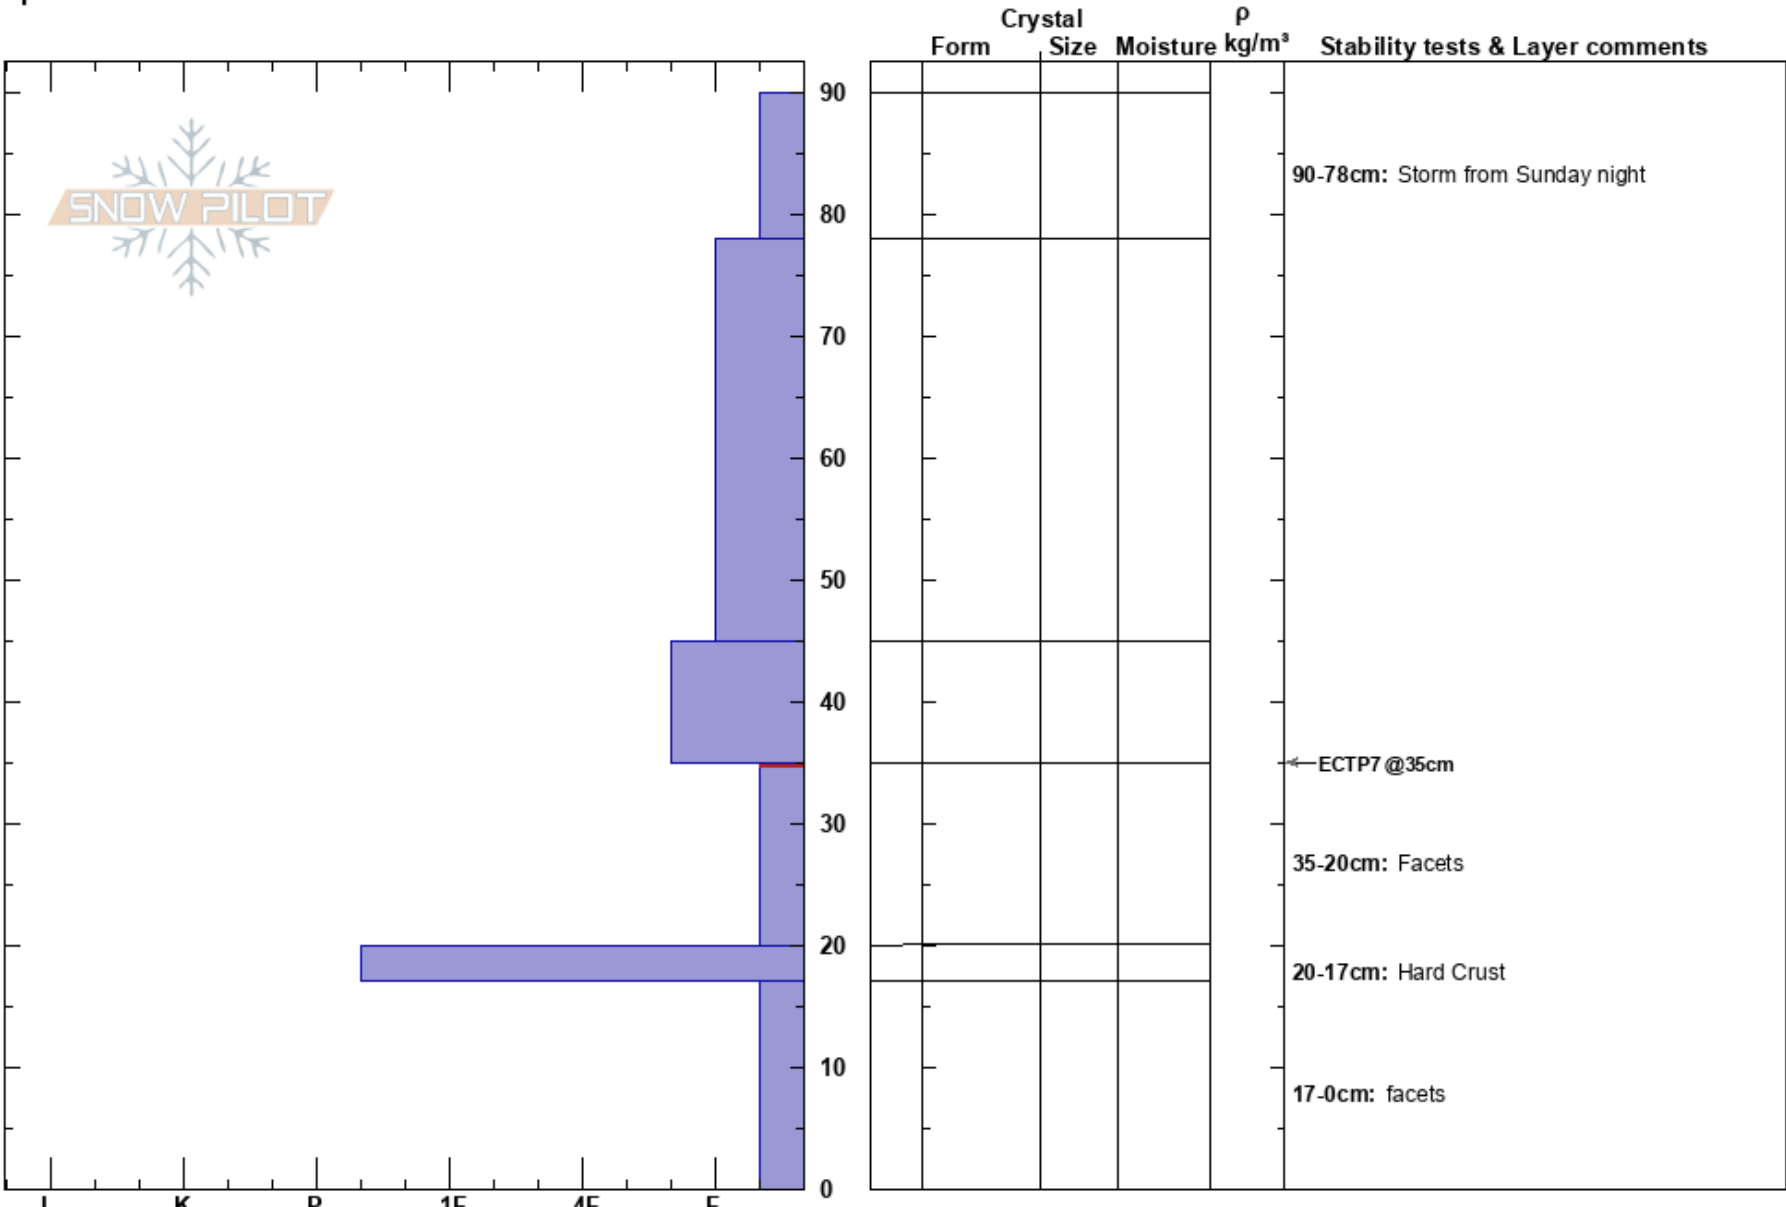

Ant Knolls-Bonnars
 Wasatch Range
 UT
Elevation: 9455 ft
Aspect: NE
Specifics:

Mike Rossberg
 12/04/2023 - 3:00pm
Co-ord: 40.54729N, -111.56569W
Slope Angle: 27°
Wind Loading: no

Stability:
Air Temperature: 31°F
Sky Cover: FEW
Precipitation: NO
Wind: NW Light Breeze

HS: 90
PF: 80
PS: 15
Layer Notes:
 90-78cm: Storm from Sunday night
 35-20cm: Facets
 35-20cm: Problematic layer
 20-17cm: Hard Crust
 17-0cm: facets

Notes: Post storm recon.