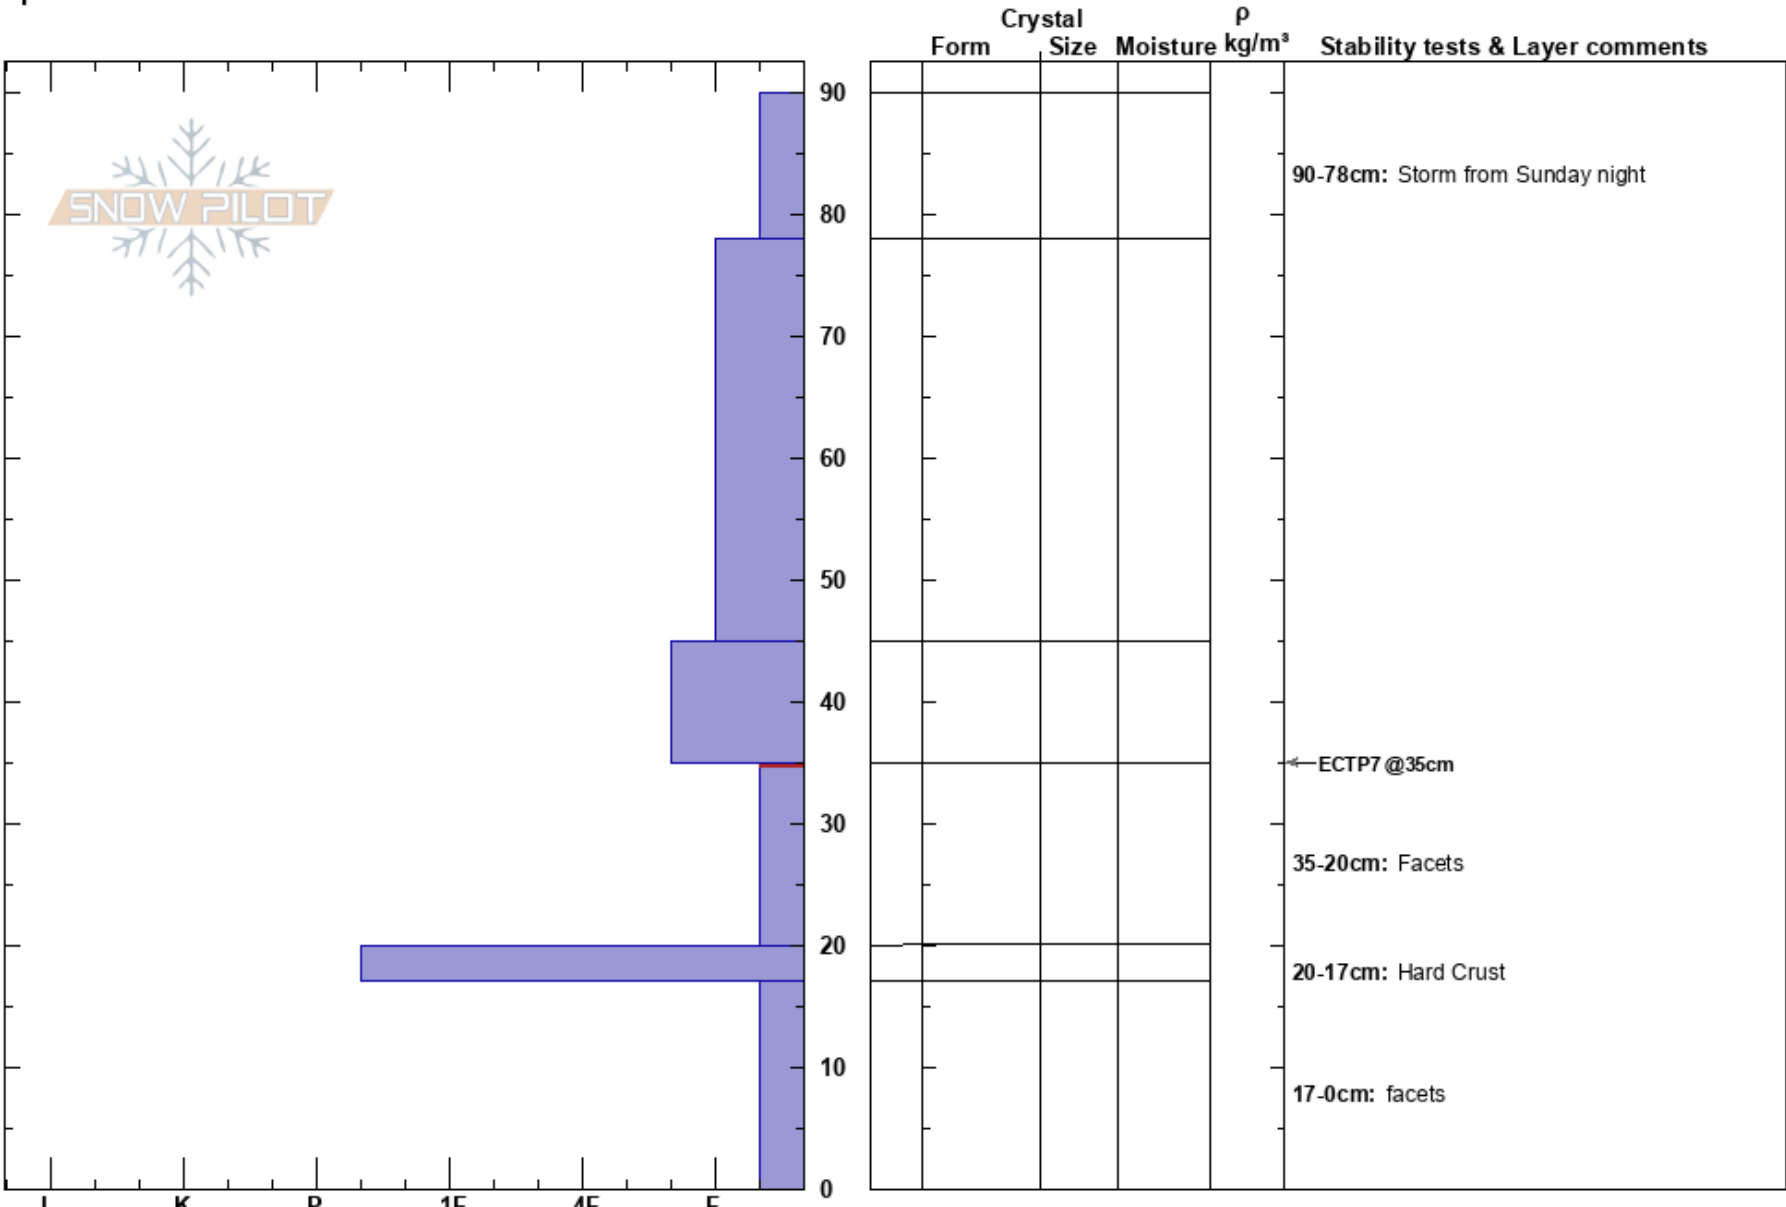

Ant Knolls-Bonnets
 Wasatch Range
 UT
Elevation: 9455 ft
Aspect: NE
Specifics:

Mike Rossberg
 12/04/2023 - 3:00pm
Co-ord: 40.54729N, -111.56569W
Slope Angle: 27°
Wind Loading: no

Stability:
Air Temperature: 31°F
Sky Cover: FEW
Precipitation: NO
Wind: NW Light Breeze

HS: 90
PF: 80
PS: 15
Layer Notes:
 90-78cm: Storm from Sunday night
 35-20cm: Facets
 35-20cm: Problematic layer
 20-17cm: Hard Crust
 17-0cm: facets

Notes: Post storm recon.