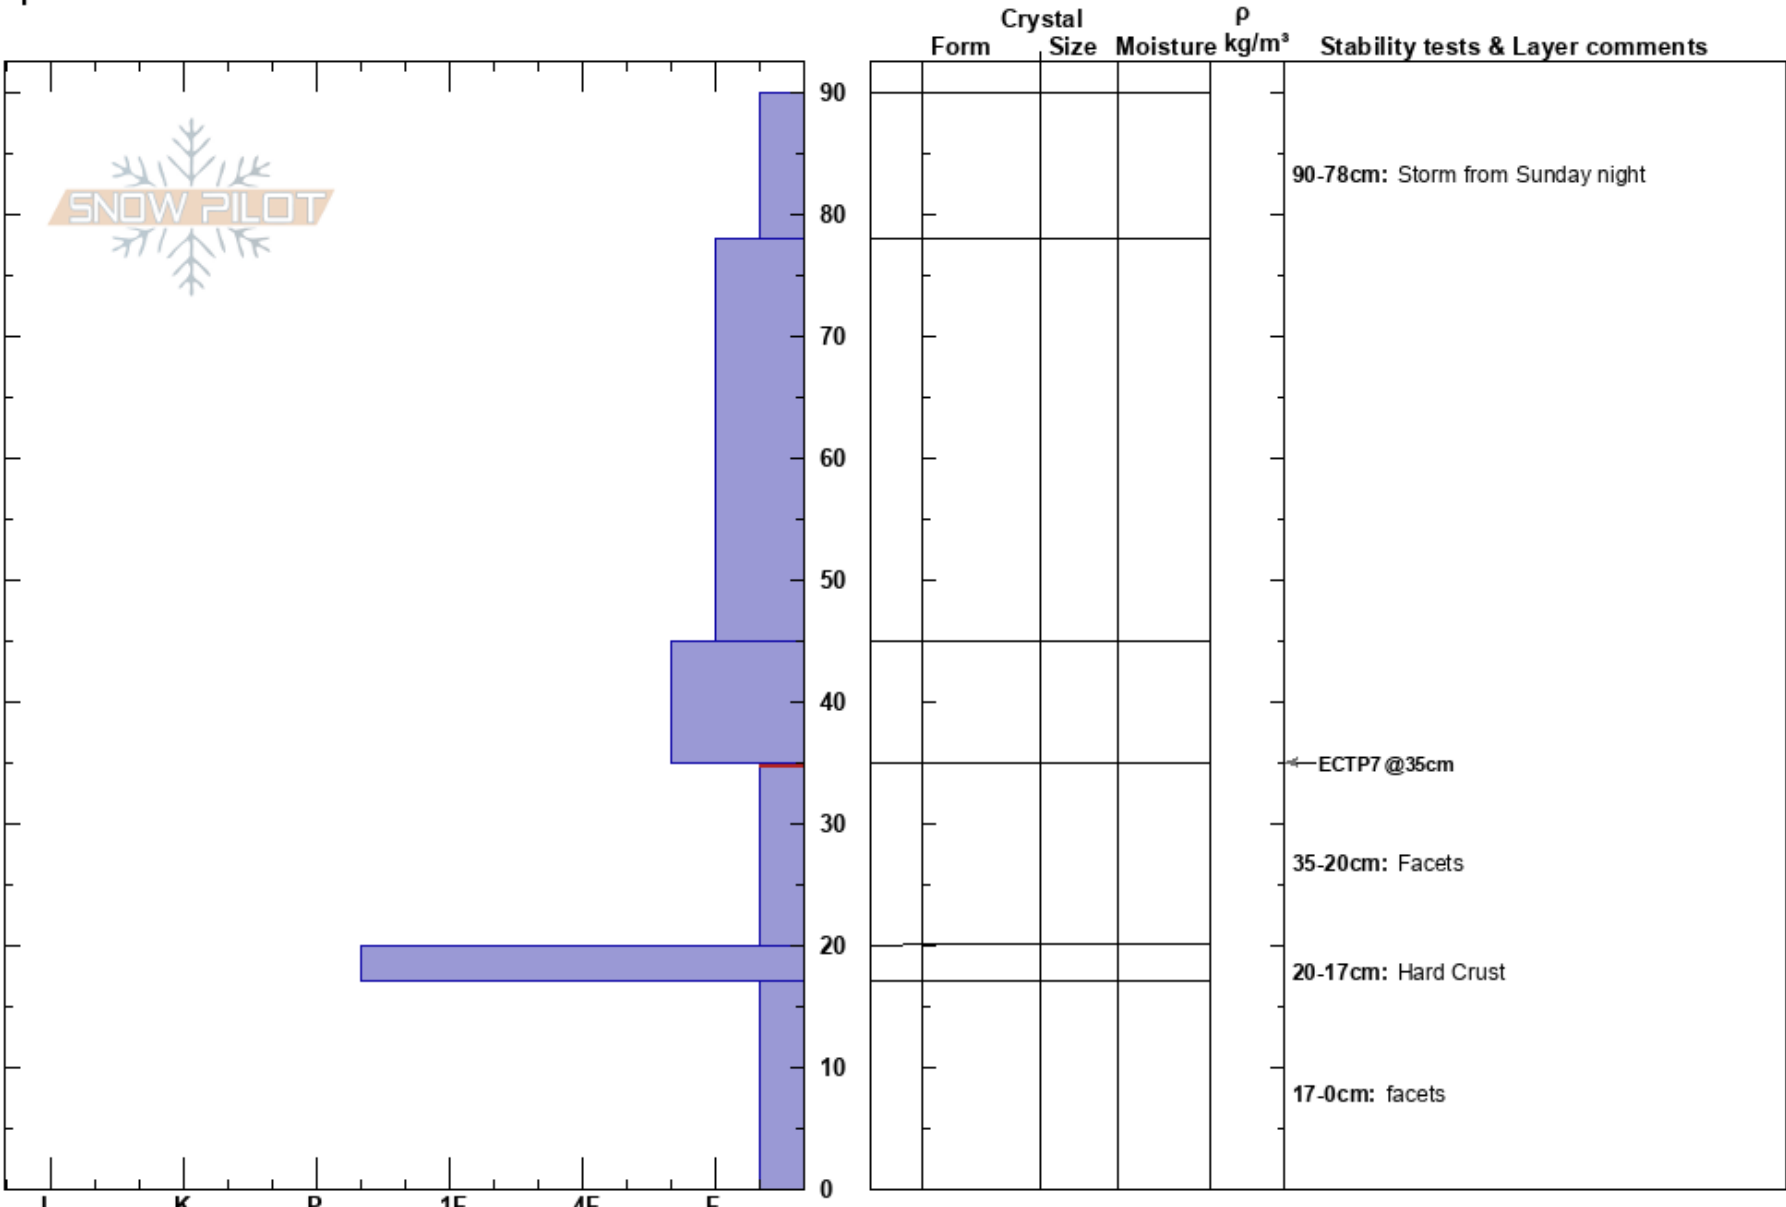

Ant Knolls-Bonnets  
 Wasatch Range  
 UT  
**Elevation:** 9455 ft  
**Aspect:** NE  
**Specifics:**

Mike Rossberg  
 12/04/2023 - 3:00pm  
**Co-ord:** 40.54729N, -111.56569W  
**Slope Angle:** 27°  
**Wind Loading:** no

**Stability:**  
**Air Temperature:** 31°F  
**Sky Cover:** FEW  
**Precipitation:** NO  
**Wind:** NW Light Breeze

**HS:** 90  
**PF:** 80  
**PS:** 15  
**Layer Notes:**  
 90-78cm: Storm from Sunday night  
 35-20cm: Facets  
 35-20cm: Problematic layer  
 20-17cm: Hard Crust  
 17-0cm: facets