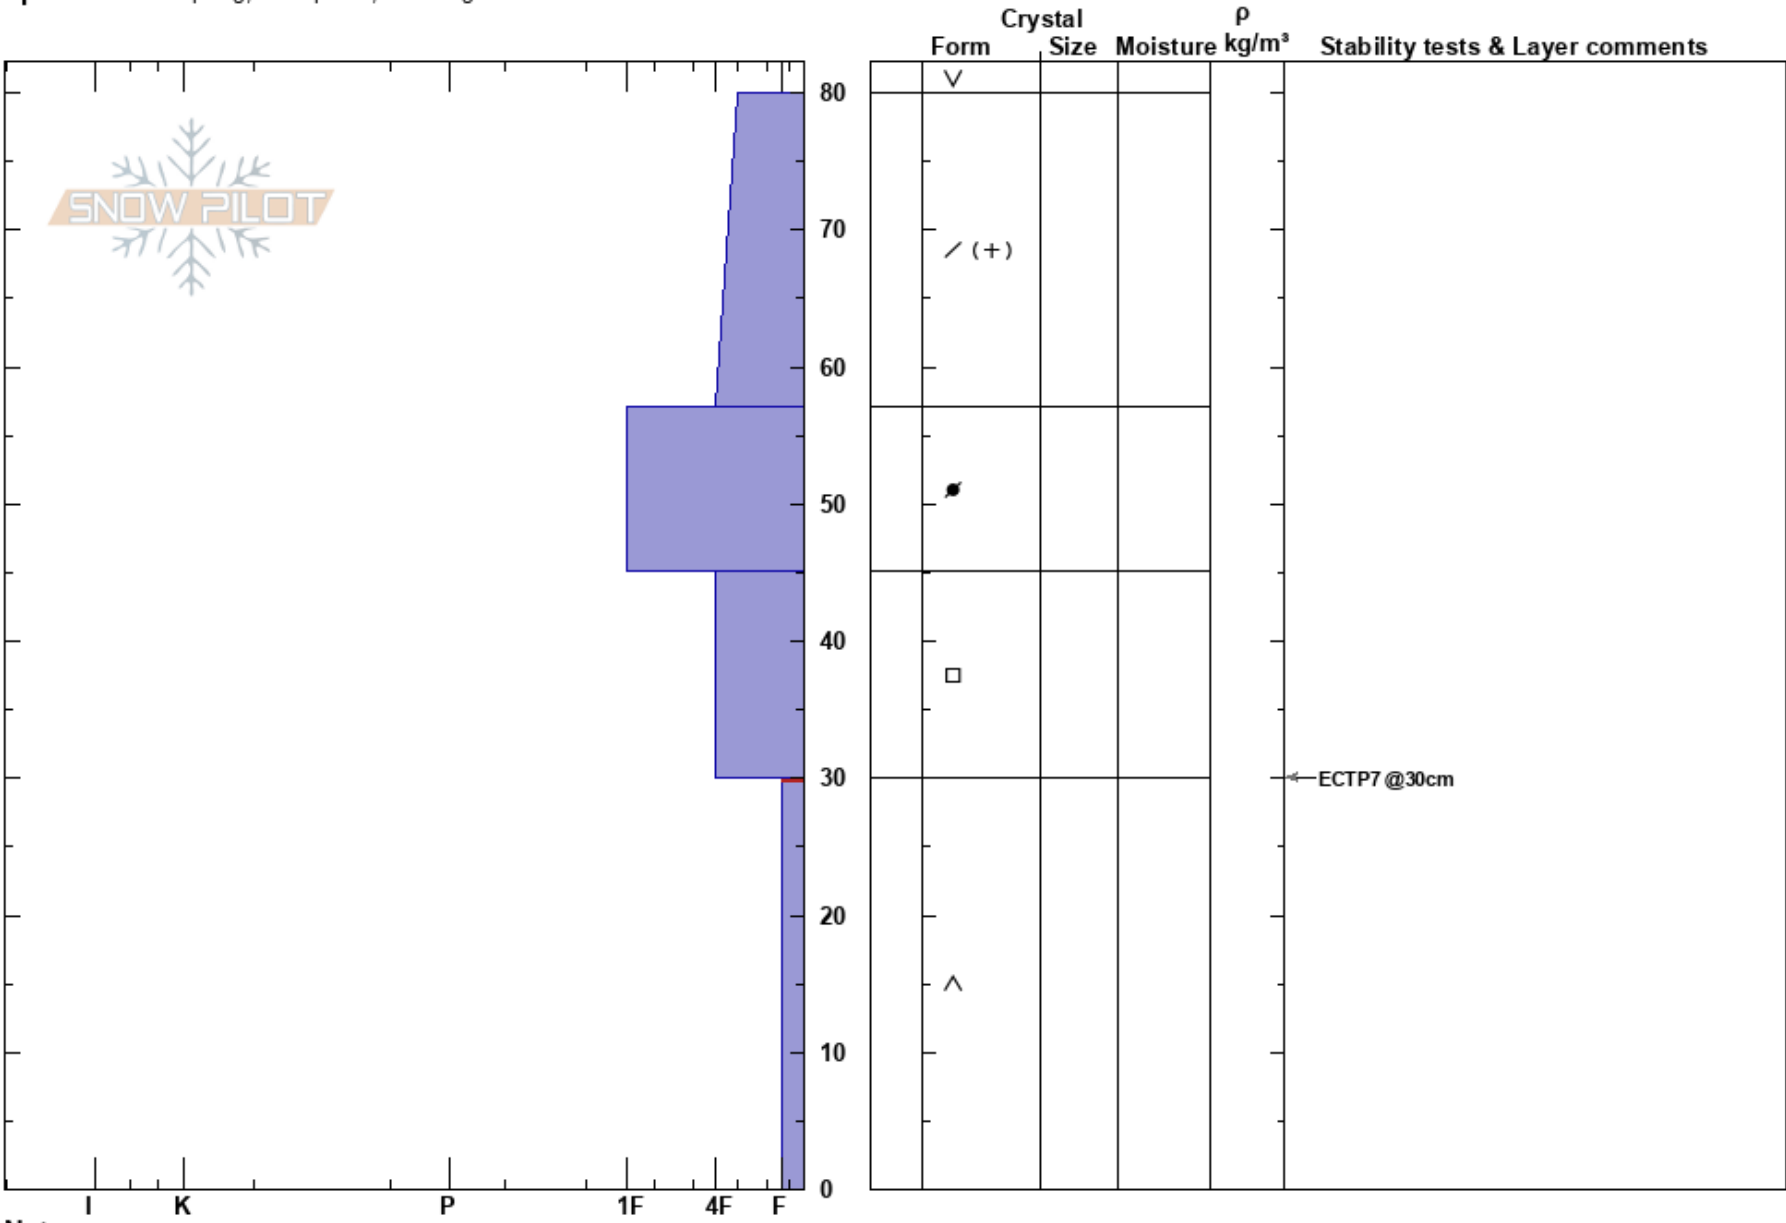

Uneva Peak  
 Gore Range  
 CO  
 Elevation: 11800 ft  
 Aspect: W  
 Specifics: Collapsing, widespread; Cracking

Andrew McWilliams  
 12/05/2023 - 10:00am  
 Co-ord: 39.53608N, -106.19534W  
 Slope Angle: 18°  
 Wind Loading: no

Stability:  
 Air Temperature: -4°C  
 Sky Cover: FEW  
 Precipitation: NO  
 Wind: Calm

HS: 80  
 PF: 80  
 PS: 15  
 30-0cm: Problematic layer

Notes: