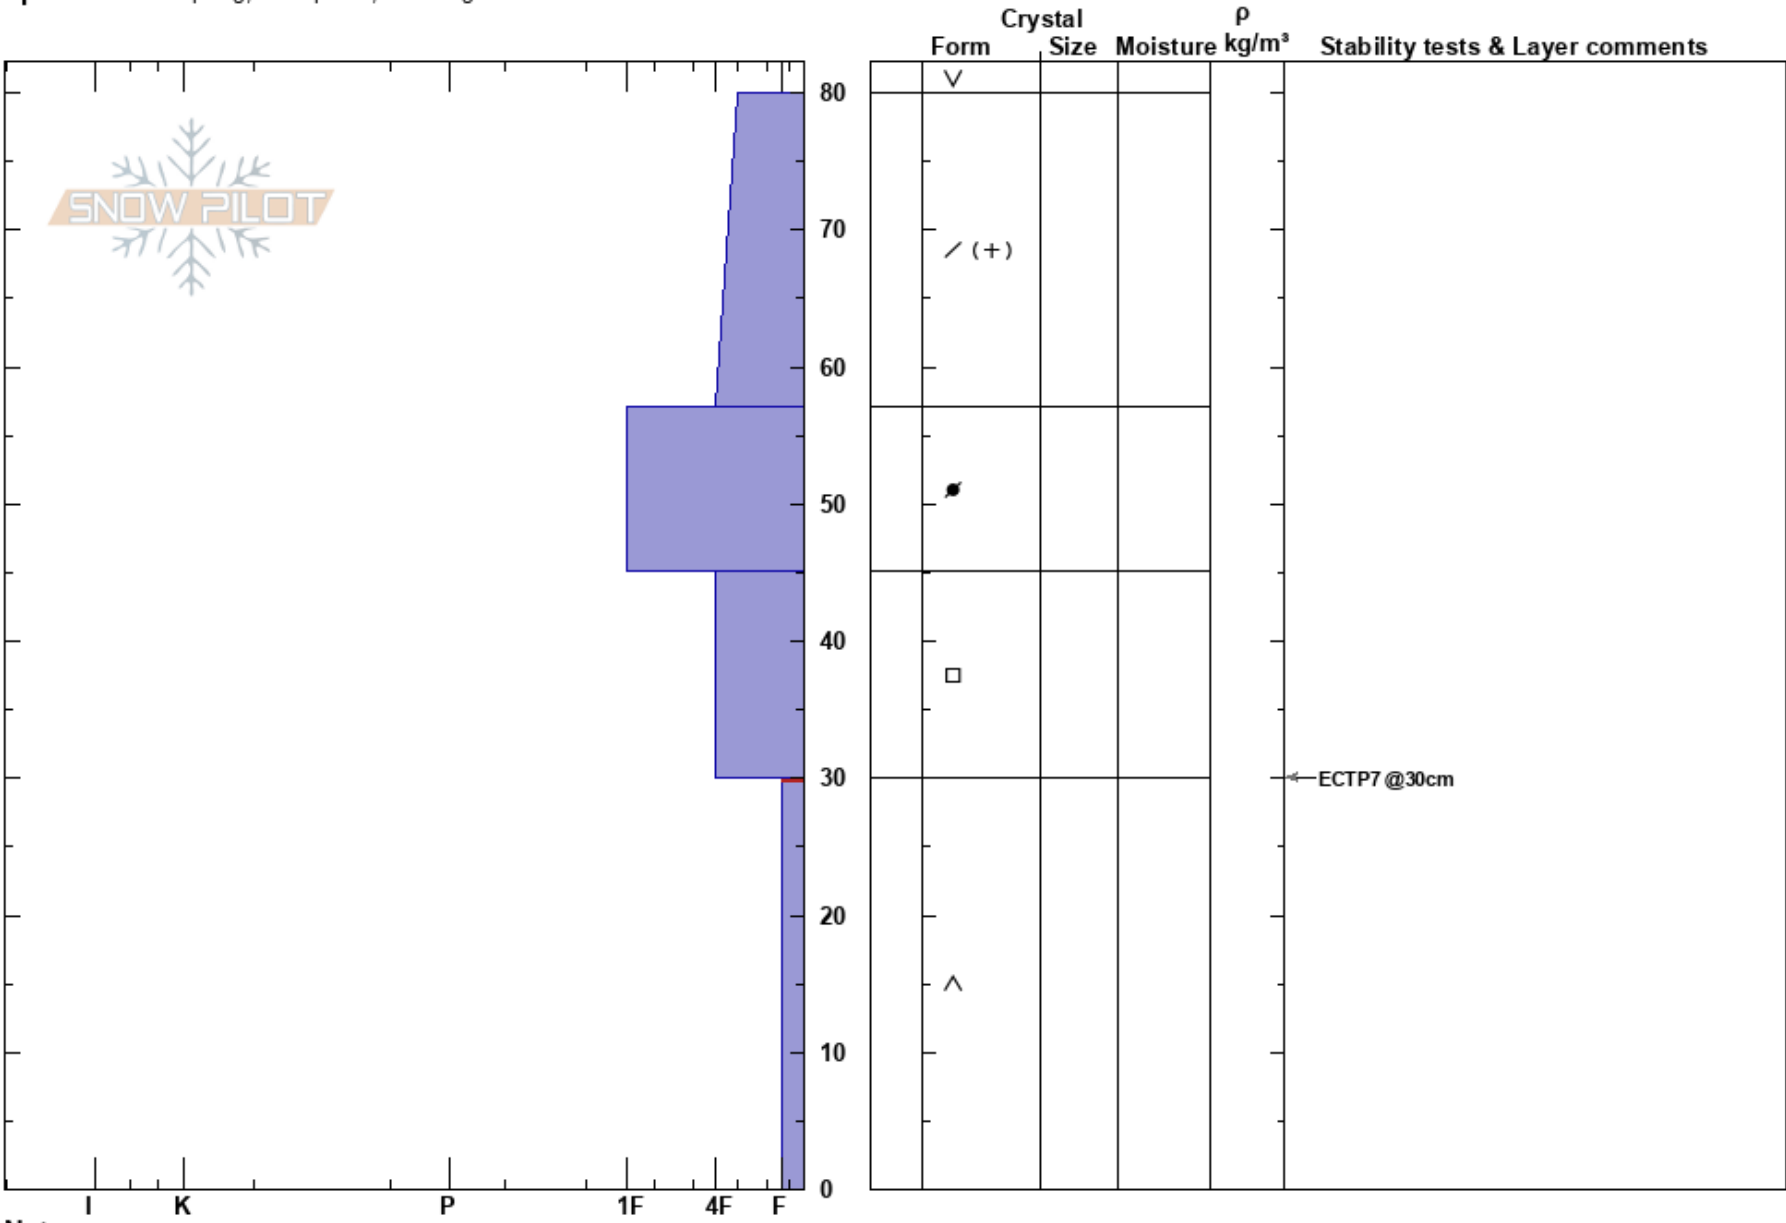

Uneva Peak
 Gore Range
 CO
 Elevation: 11800 ft
 Aspect: W
 Specifics: Collapsing, widespread; Cracking

Andrew McWilliams
 12/05/2023 - 10:00am
 Co-ord: 39.53608N, -106.19534W
 Slope Angle: 18°
 Wind Loading: no

Stability:
 Air Temperature: -4°C
 Sky Cover: FEW
 Precipitation: NO
 Wind: Calm

HS: 80
 PF: 80
 PS: 15
 30-0cm: Problematic layer

Notes: