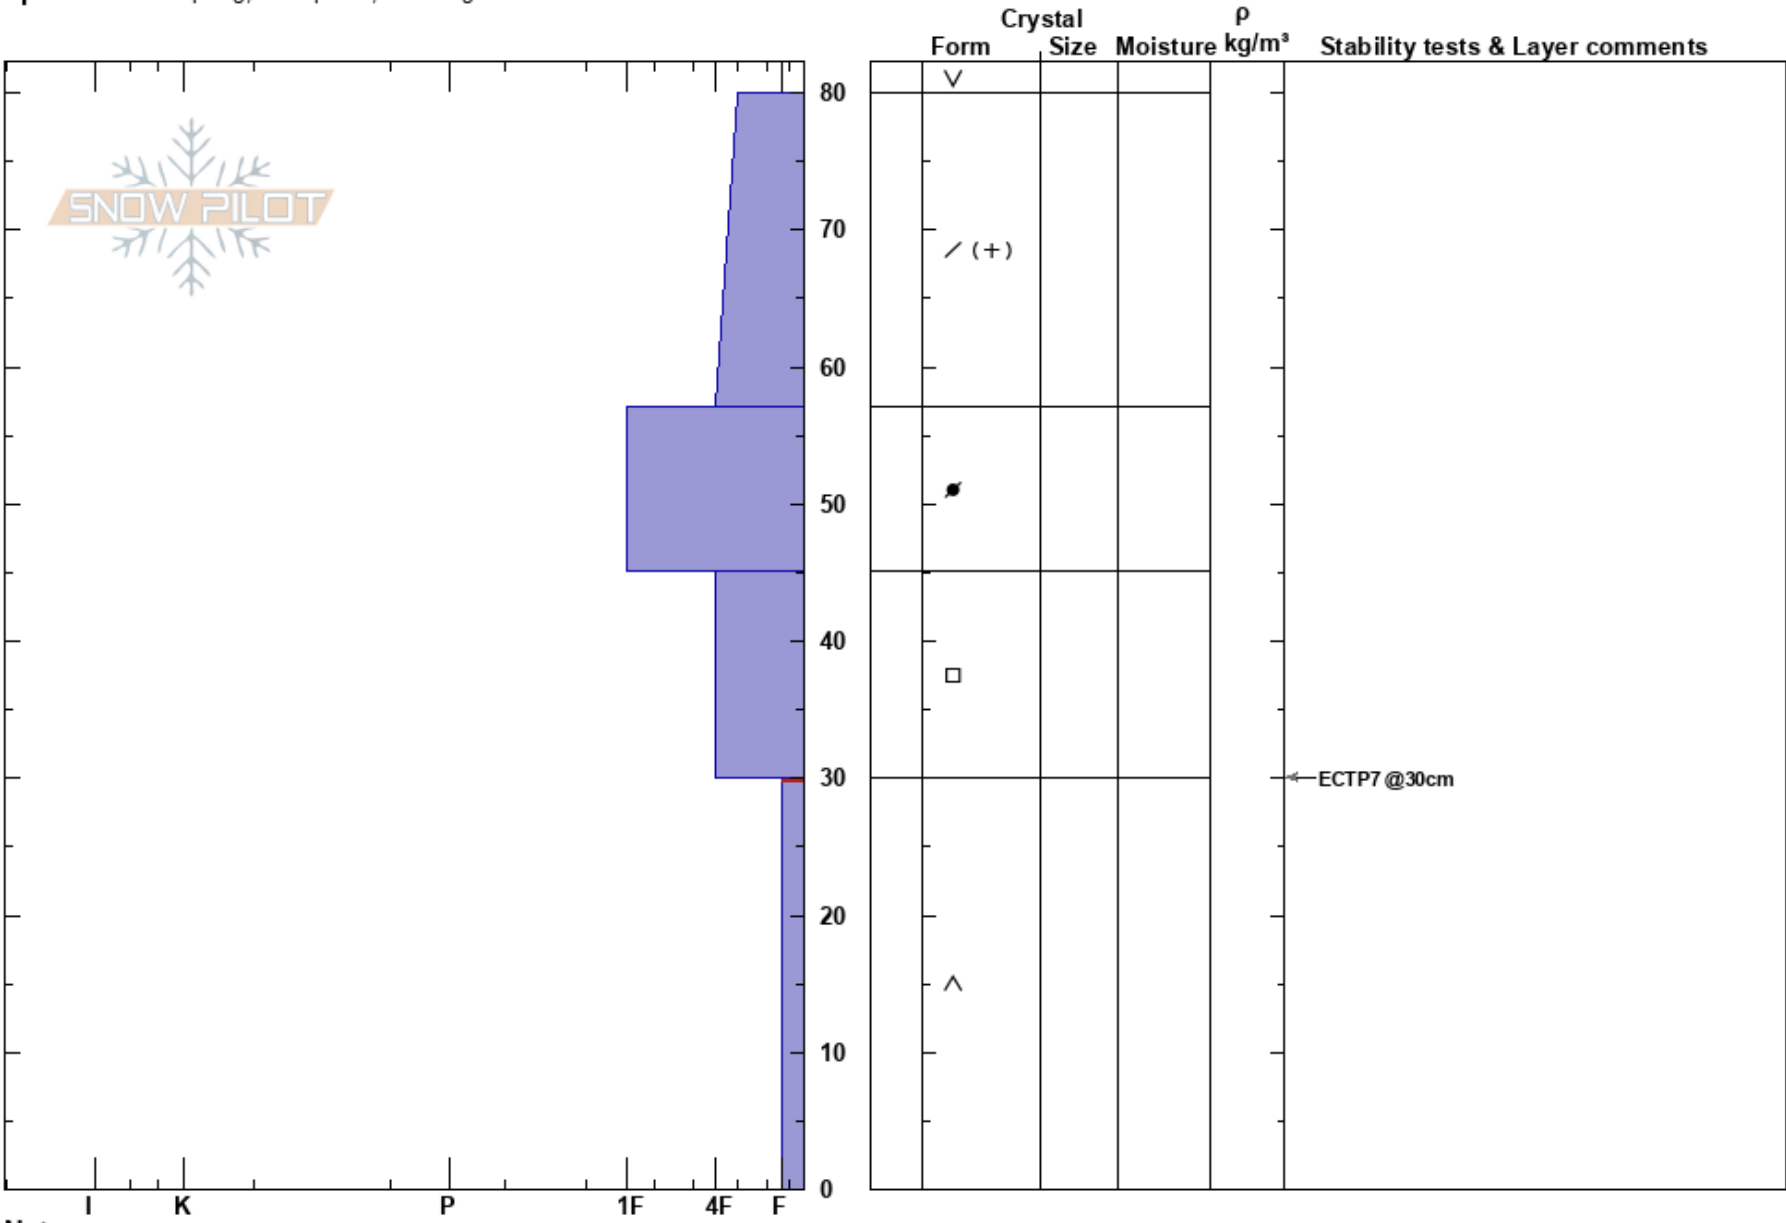

Uneva Peak
 Gore Range
 CO
 Elevation: 11800 ft
 Aspect: W
 Specifics: Collapsing, widespread; Cracking

Andrew McWilliams
 12/05/2023 - 10:00am
 Co-ord: 39.53608N, -106.19534W
 Slope Angle: 18°
 Wind Loading: no

Stability:
 Air Temperature: -4°C
 Sky Cover: FEW
 Precipitation: NO
 Wind: Calm
 HS: 80
 PF: 80
 PS: 15
 30-0cm: Problematic layer

Notes: