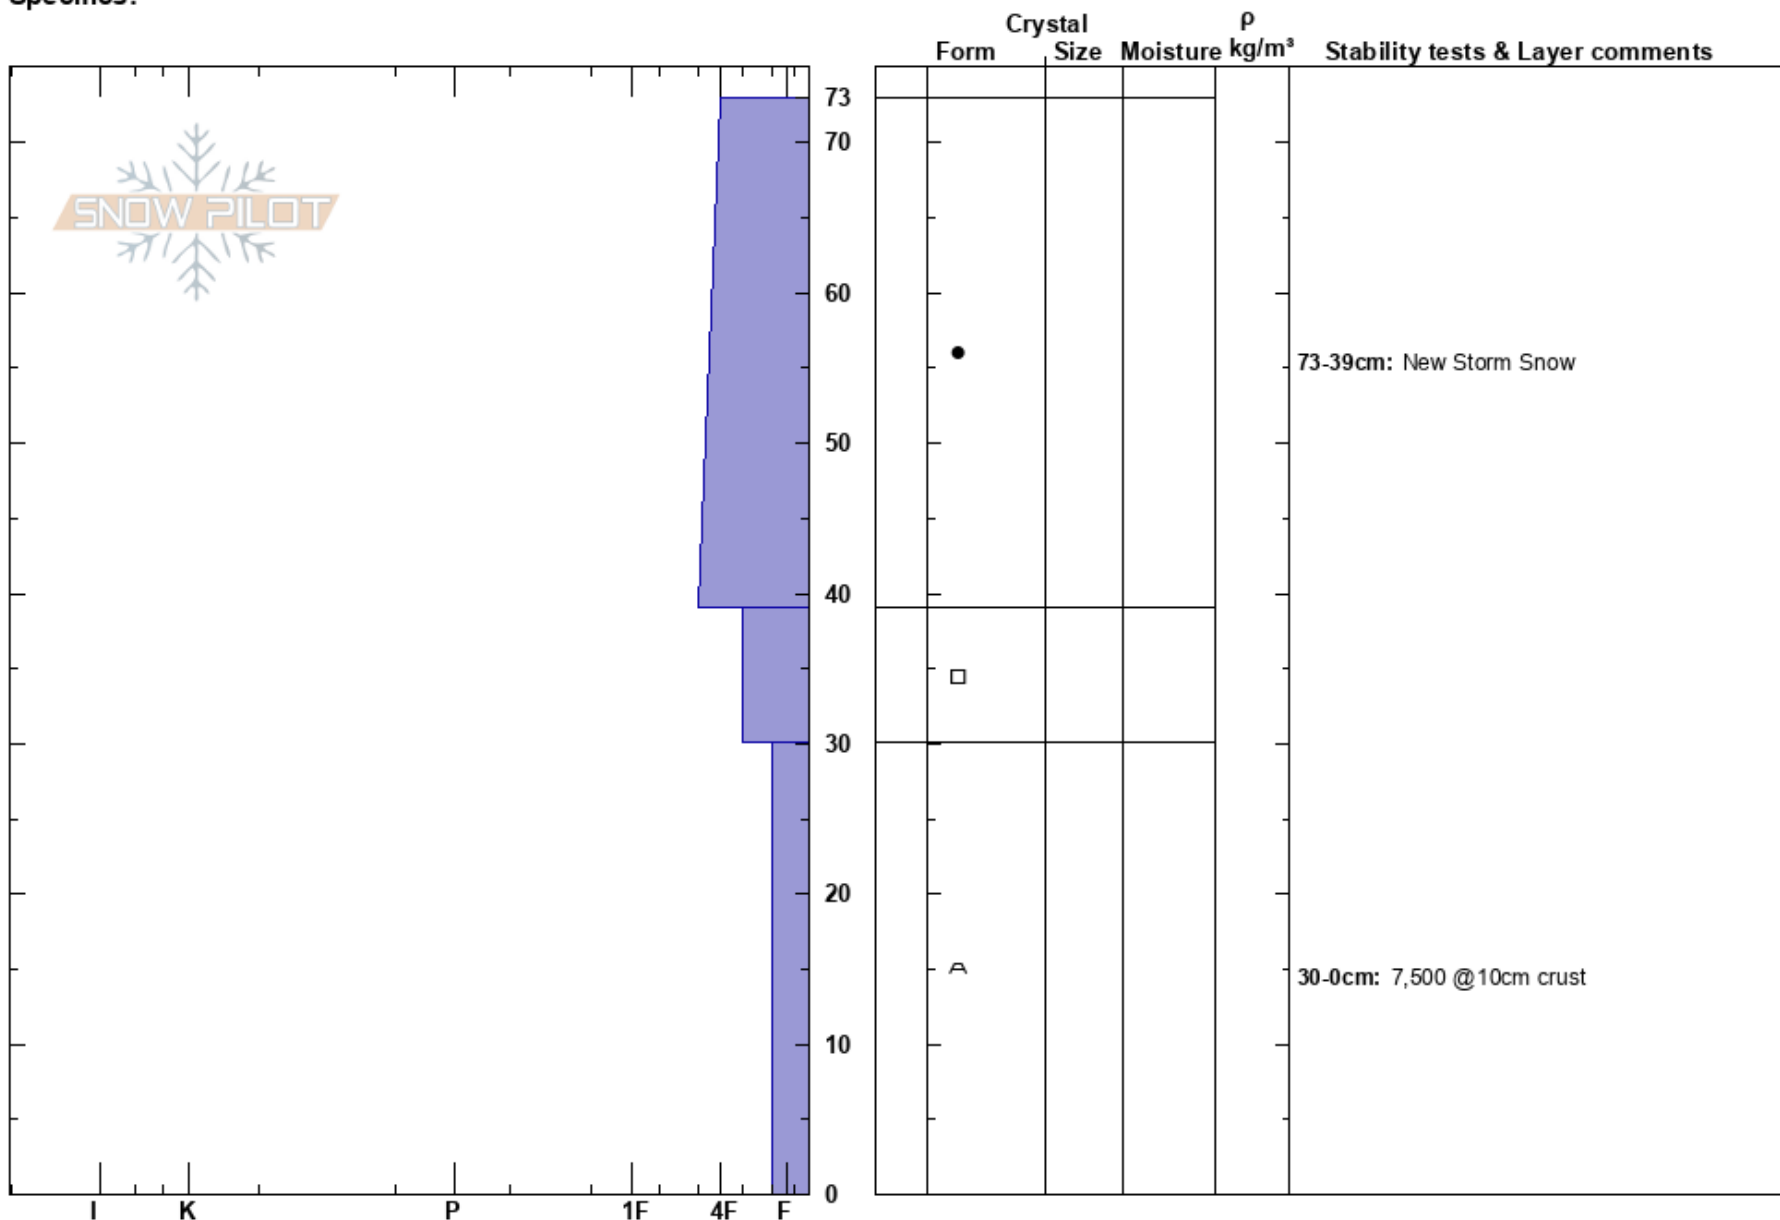

Cokeville Eric Conner  
 Salt River Range  
 WY  
 Elevation: 8800 ft  
 Aspect: 0°  
 Specifics:

Brent Hadley  
 12/05/2023 - 10:00am  
 Co-ord:  
 Slope Angle: 20°  
 Wind Loading:

Stability:  
 Air Temperature:  
 Sky Cover: CLR  
 Precipitation: NO  
 Wind: Calm

HS: 73  
 PF: 40  
 Layer Notes:  
 73-39cm: New Storm Snow  
 39-30cm: Problematic layer  
 30-0cm: 7,500 @10cm crust

Notes: Warm sunny day. First ride of the season. Trench town down to Facet snow, Hard travel Eric broke trail, Cracking and collapsing present.