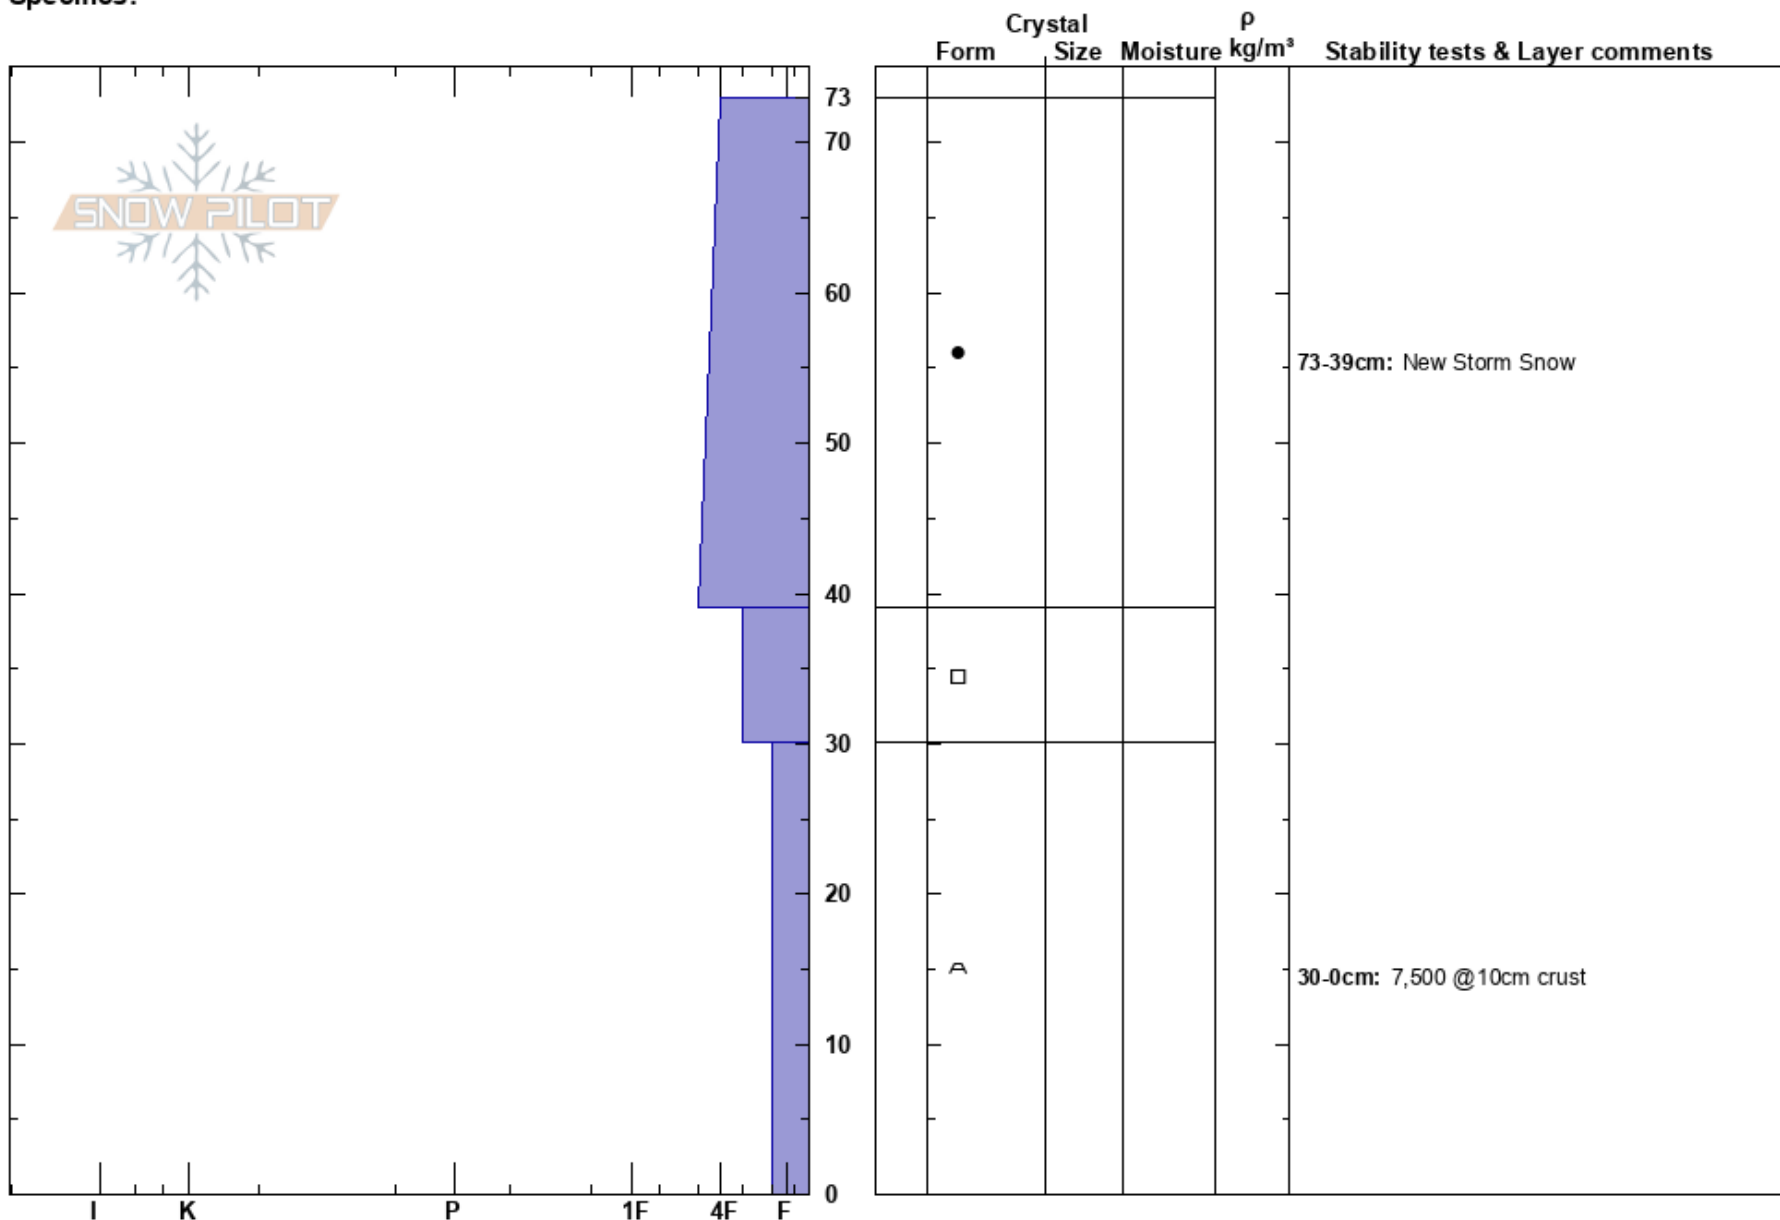

Cokeville Eric Conner
 Salt River Range
 WY
 Elevation: 8800 ft
 Aspect: 0°
 Specifics:

Brent Hadley
 12/05/2023 - 10:00am
 Co-ord:
 Slope Angle: 20°
 Wind Loading:

Stability:
 Air Temperature:
 Sky Cover: CLR
 Precipitation: NO
 Wind: Calm

HS: 73
 PF: 40
 Layer Notes:
 73-39cm: New Storm Snow
 39-30cm: Problematic layer
 30-0cm: 7,500 @10cm crust

Notes: Warm sunny day. First ride of the season. Trench town down to Facet snow, Hard travel Eric broke trail, Cracking and collapsing present.