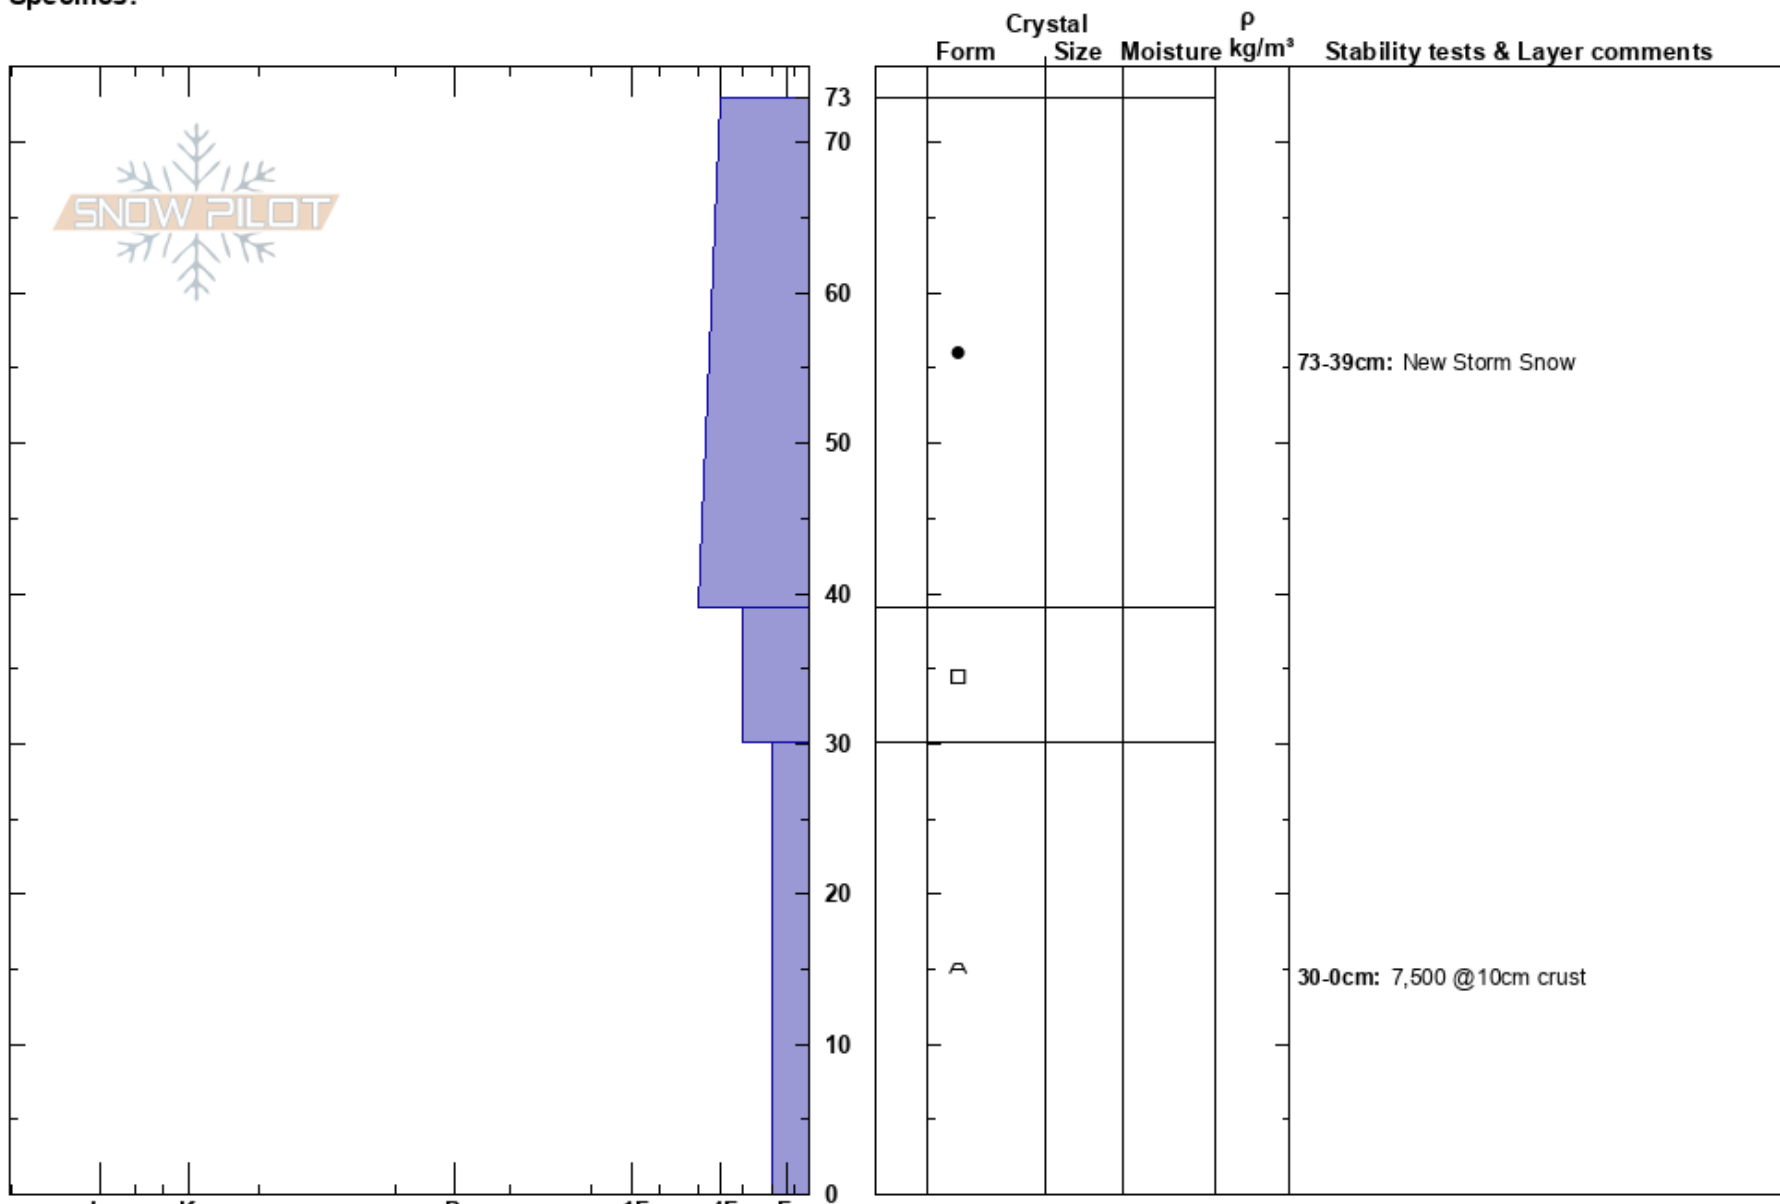

Cokeville Eric Conner
 Salt River Range
 WY
 Elevation: 8800 ft
 Aspect: 0°
 Specifics:

Brent Hadley
 12/05/2023 - 10:00am
 Co-ord:
 Slope Angle: 20°
 Wind Loading:

Stability:
 Air Temperature:
 Sky Cover: CLR
 Precipitation: NO
 Wind: Calm

HS: 73
 PF: 40
 Layer Notes:
 73-39cm: New Storm Snow
 39-30cm: Problematic layer
 30-0cm: 7,500 @10cm crust

Notes: Warm sunny day. First ride of the season. Trench town down to Facet snow, Hard travel Eric broke trail, Cracking and collapsing present.