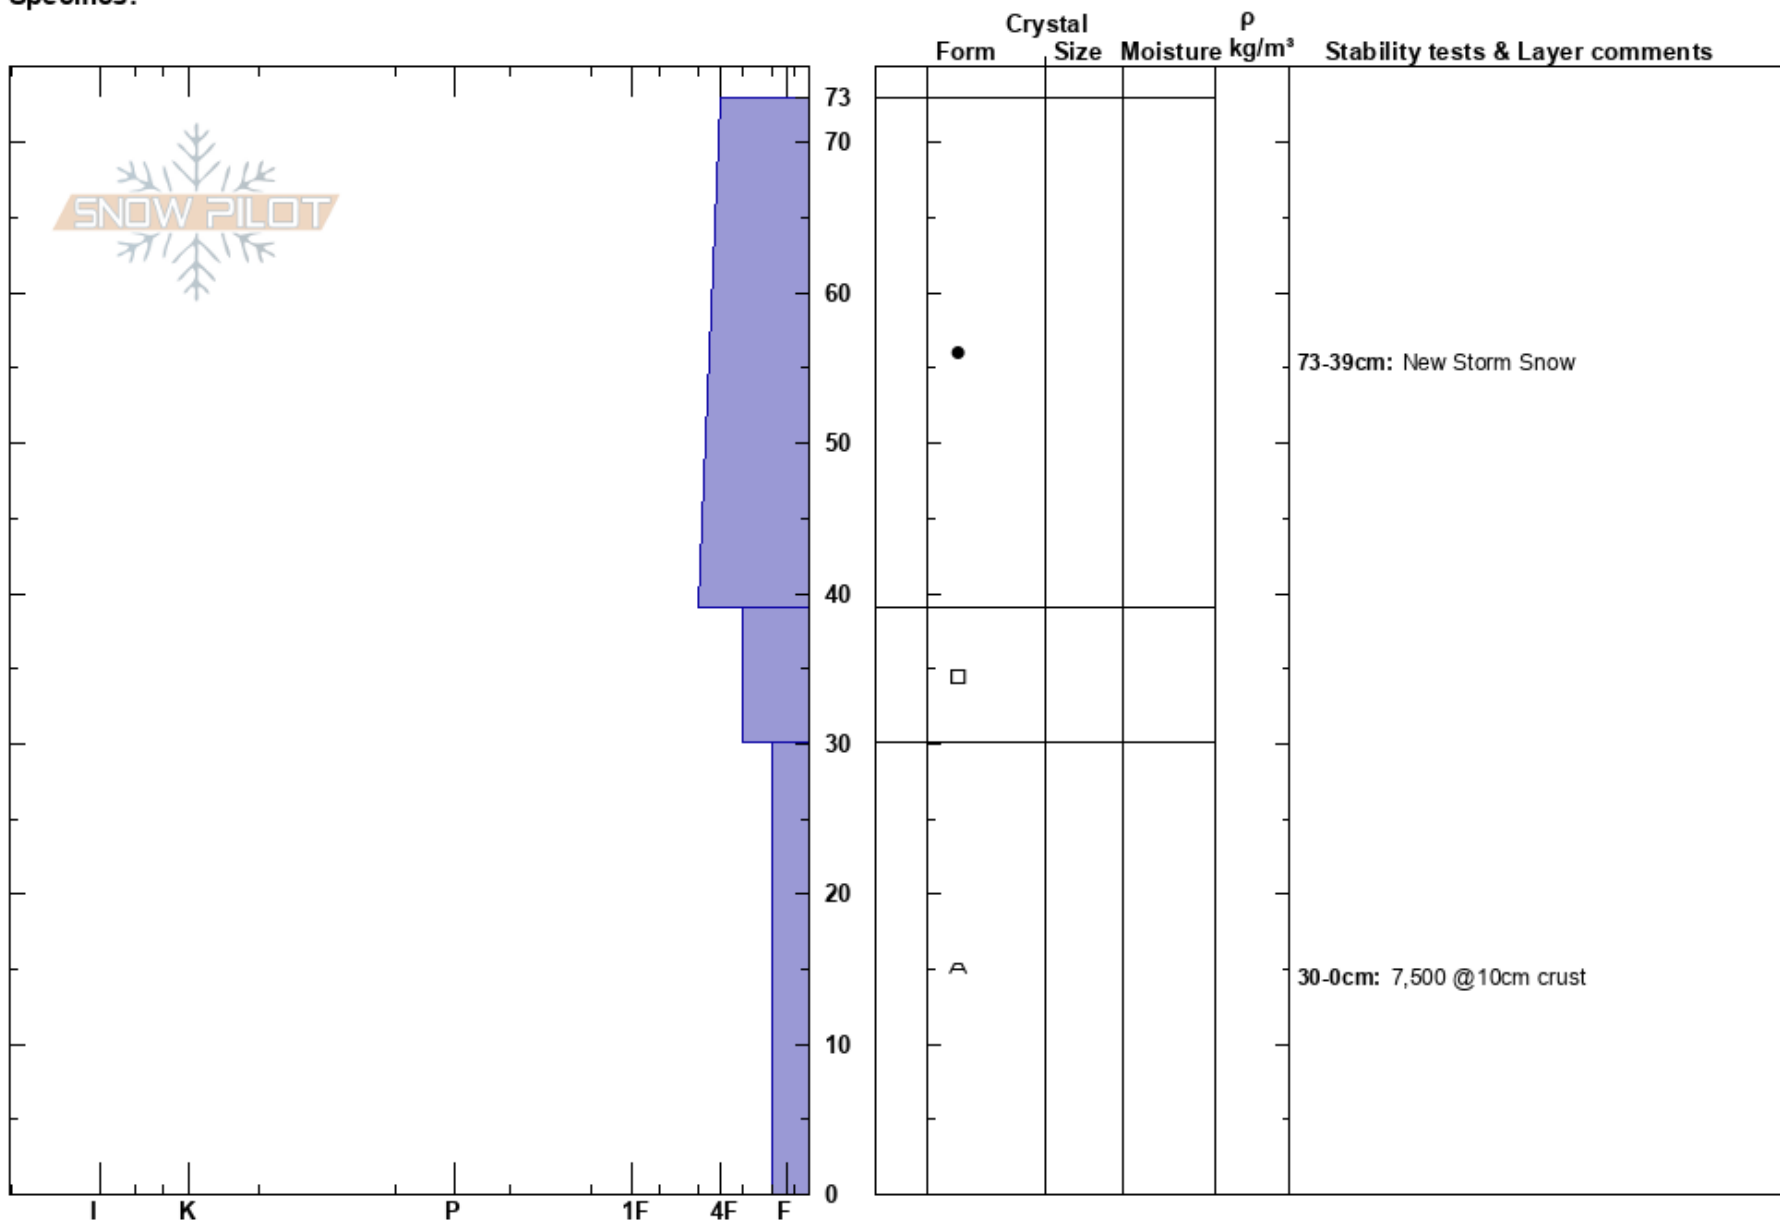

Cokeville Eric Conner  
 Salt River Range  
 WY  
 Elevation: 8800 ft  
 Aspect: 0°  
 Specifics:

Brent Hadley  
 12/05/2023 - 10:00am  
 Co-ord:  
 Slope Angle: 20°  
 Wind Loading:

Stability:  
 Air Temperature:  
 Sky Cover: CLR  
 Precipitation: NO  
 Wind: Calm

HS: 73  
 PF: 40  
 Layer Notes:  
 73-39cm: New Storm Snow  
 39-30cm: Problematic layer  
 30-0cm: 7,500 @10cm crust

**Notes:** Warm sunny day. First ride of the season. Trench town down to Facet snow, Hard travel Eric broke trail, Cracking and collapsing present.