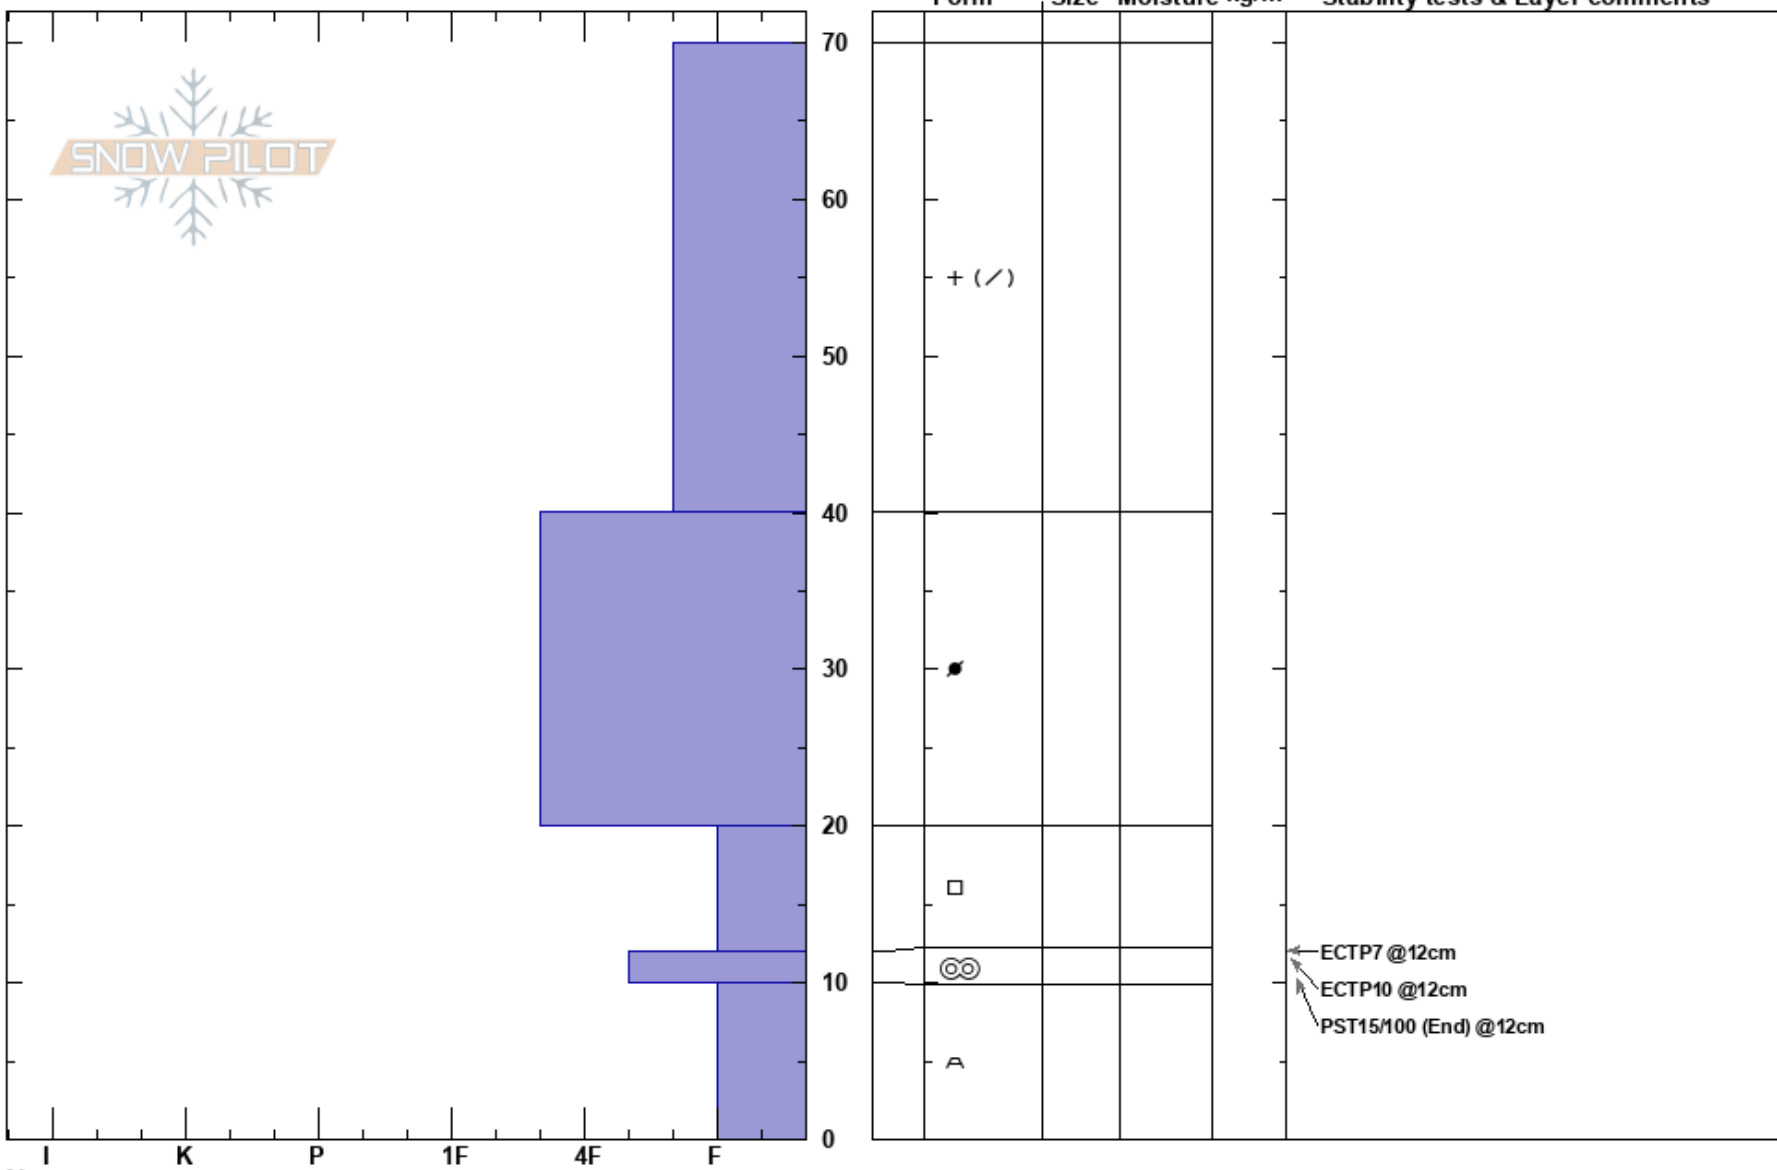

Muskrat Flat  
 Togwotee Pass  
 WY  
**Elevation:** 8600 ft  
**Aspect:** 360°  
**Specifics:** Cracking

Gabrielle Antonioli  
 12/05/2023 - 12:00pm  
**Co-ord:** 43.79482N, -110.15839W  
**Slope Angle:** 35°  
**Wind Loading:**

**Stability:**  
**Air Temperature:** 0°C  
**Precipitation:** NO  
**Wind:**  
**HS:** 70  
**PF:** 70  
 20-12cm: Problematic layer

← ECTP7 @12cm  
 ← ECTP10 @12cm  
 ← PST15/100 (End) @12cm

Notes: