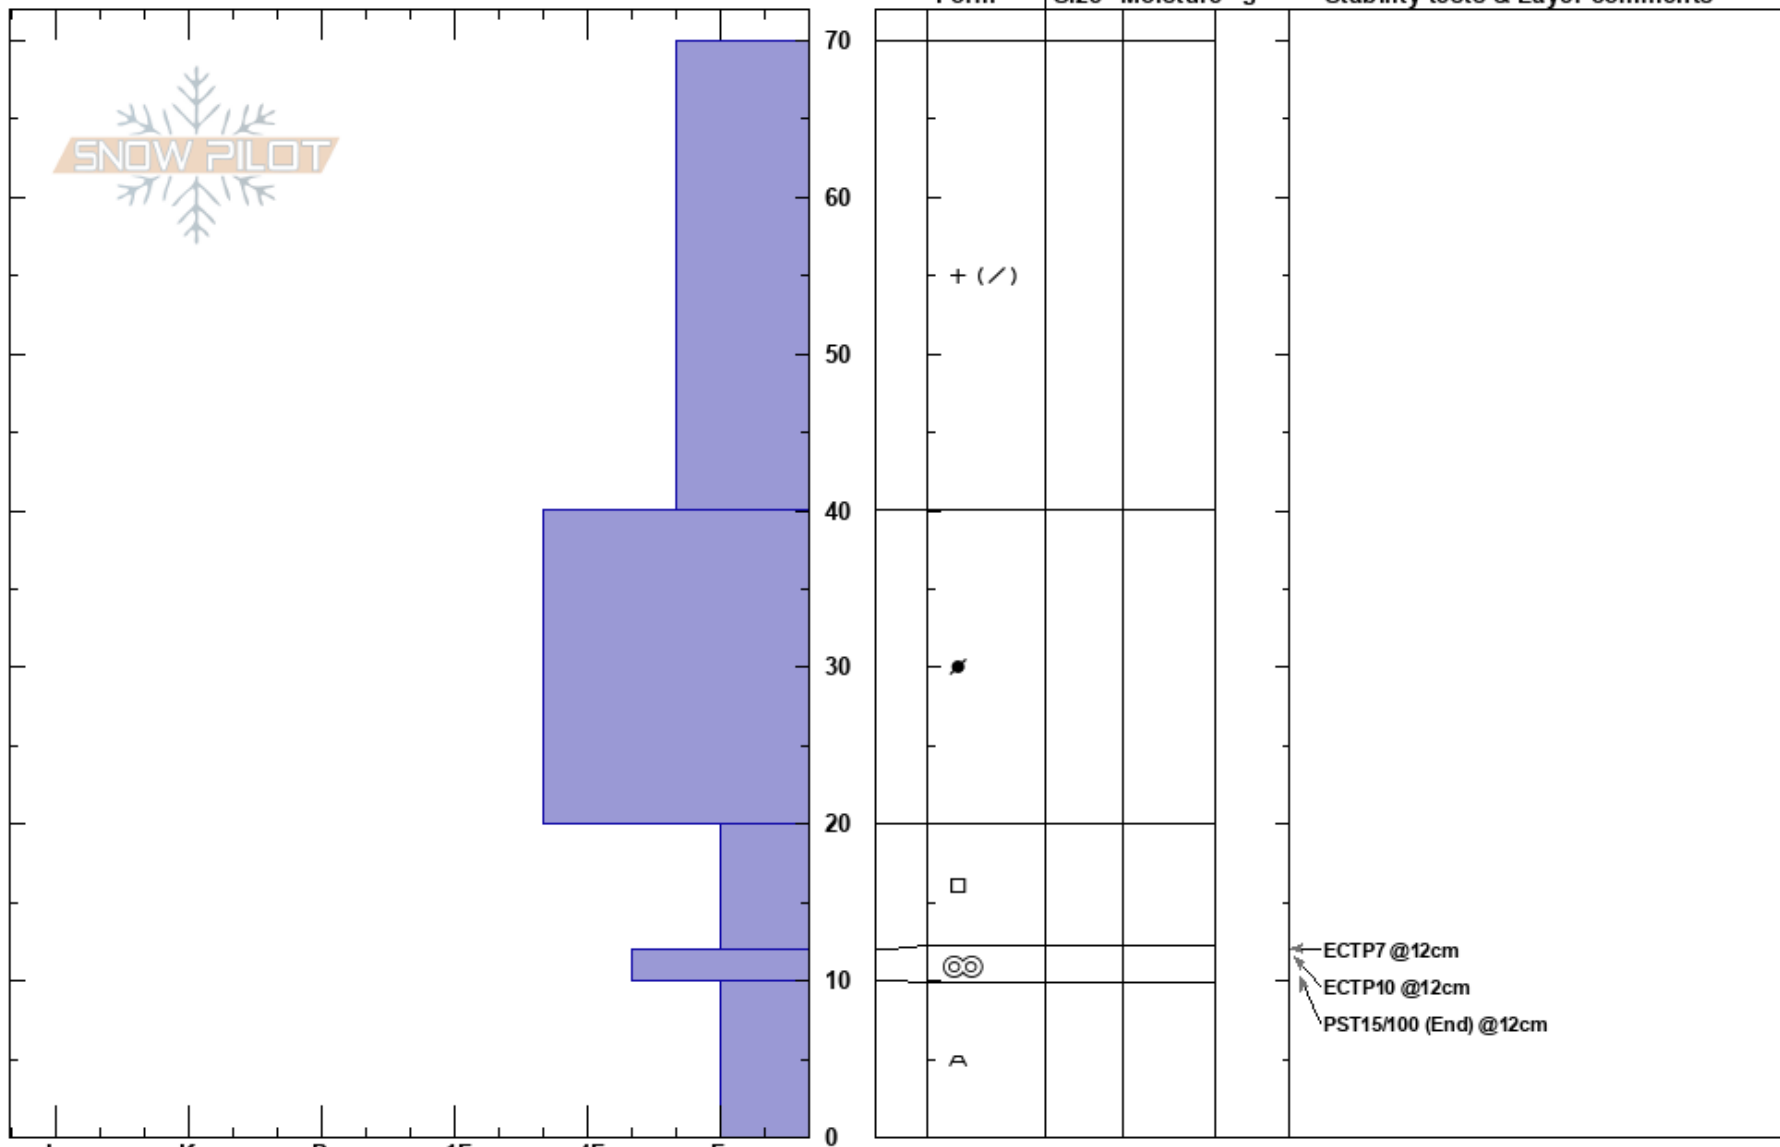

Muskrat Flat
 Togwotee Pass
 WY
Elevation: 8600 ft
Aspect: 360°
Specifics: Cracking

Gabrielle Antonioli
 12/05/2023 - 12:00pm
Co-ord: 43.79482N, -110.15839W
Slope Angle: 35°
Wind Loading:

Stability:
Air Temperature: 0°C
Sky Cover:
Precipitation: NO
Wind:

HS: 70
PF: 70
 20-12cm: Problematic layer

Crystal Form Size Moisture ρ kg/m³ Stability tests & Layer comments

Notes: