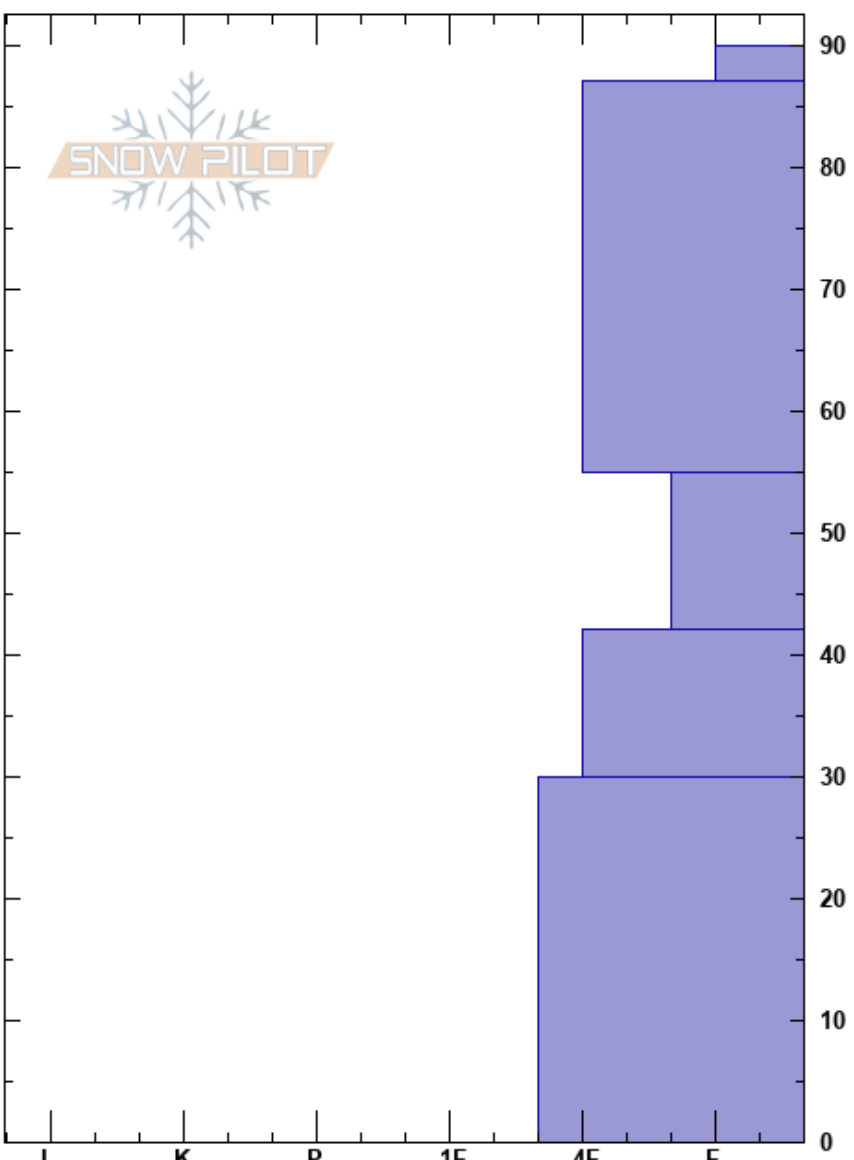

Wade's/Rob's Knob
 Cooke City
 MT
 Elevation: 9520 ft
 Aspect: 50°

Alex Marienthal
 12/05/2023 - 11:40am
 Co-ord: 45.06757N, -109.95193W
 Slope Angle: 25°
 Wind Loading: previous

Stability: Poor
 Air Temperature:
 Sky Cover: OVC
 Precipitation: S-1
 Wind: Calm

HS: 90
 PF: 69 55-42cm: Problematic layer

Layer Notes:
 [More Pit Specifics below]

Specifics: Collapsing, widespread; Cracking; Recent avalanche activity on similar slopes; Recent avalanche activity on different slopes; Ski tracks on slope

Crystal Form	Size	Moisture	ρ kg/m ³	Stability tests & Layer comments
+				
/				← 2x ECTN4 @ 74cm
□	1-2			← ECTP11 @ 55cm ← ECTN11 @ 55cm
□	1-2			
□	2			

Notes: top 12"=1.6" SWE (recent storm). Additional Pit Specifics: We skied slope