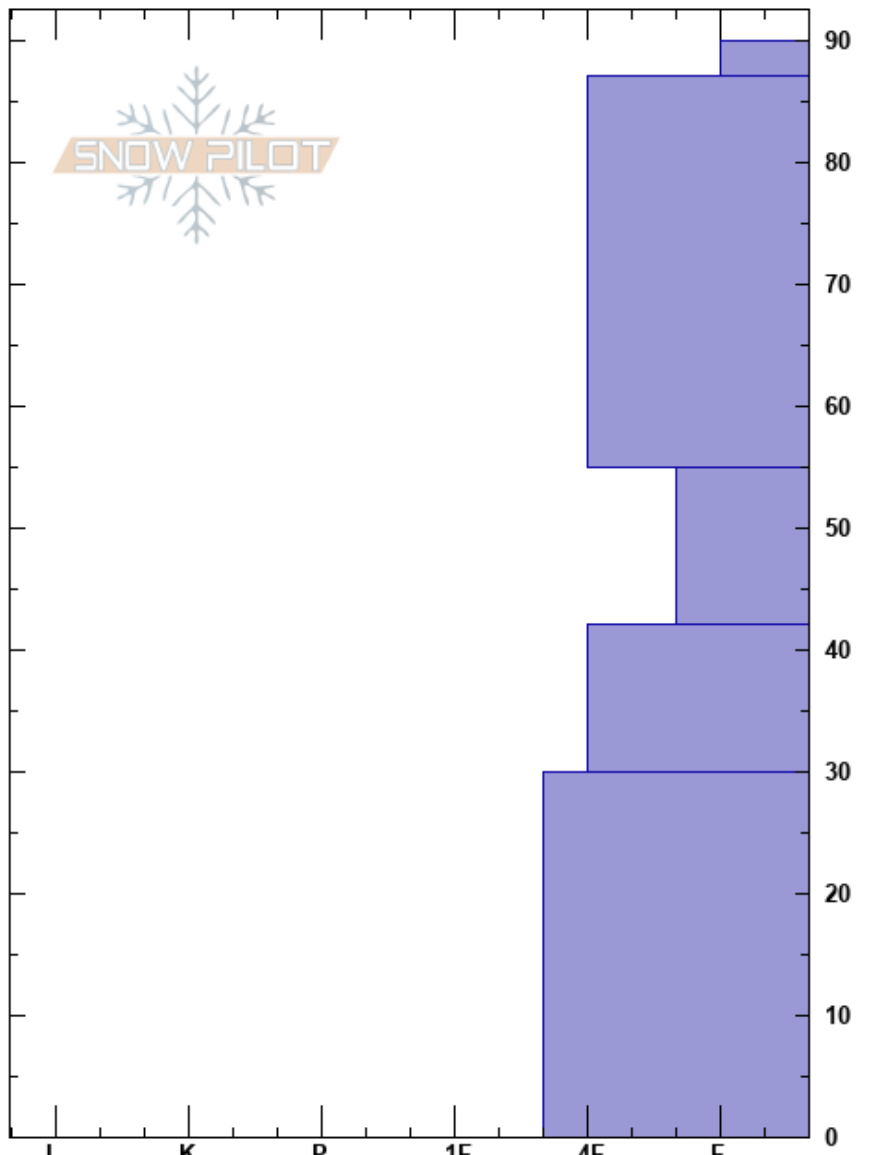

Wade's/Rob's Knob
 Cooke City
 MT
 Elevation: 9520 ft
 Aspect: 50°

Alex Marienthal
 12/05/2023 - 11:40am
 Co-ord: 45.06757N, -109.95193W
 Slope Angle: 25°
 Wind Loading: previous

Stability: Poor
 Air Temperature:
 HS: 90
 PF: 69 55-42cm: Problematic layer
 Sky Cover: OVC
 Precipitation: S-1
 Wind: Calm

Specifics: Collapsing, widespread; Cracking; Recent avalanche activity on similar slopes; Recent avalanche activity on different slopes; Ski tracks on slope

[More Pit Specifics below]

Crystal Form	Size	Moisture	ρ kg/m ³	Stability tests & Layer comments
+				
/				← 2x ECTN4 @ 74cm
□	1-2			← ECTP11 @ 55cm ← ECTN11 @ 55cm
□	1-2			
□	2			

Notes: top 12"=1.6" SWE (recent storm). Additional Pit Specifics: We skied slope