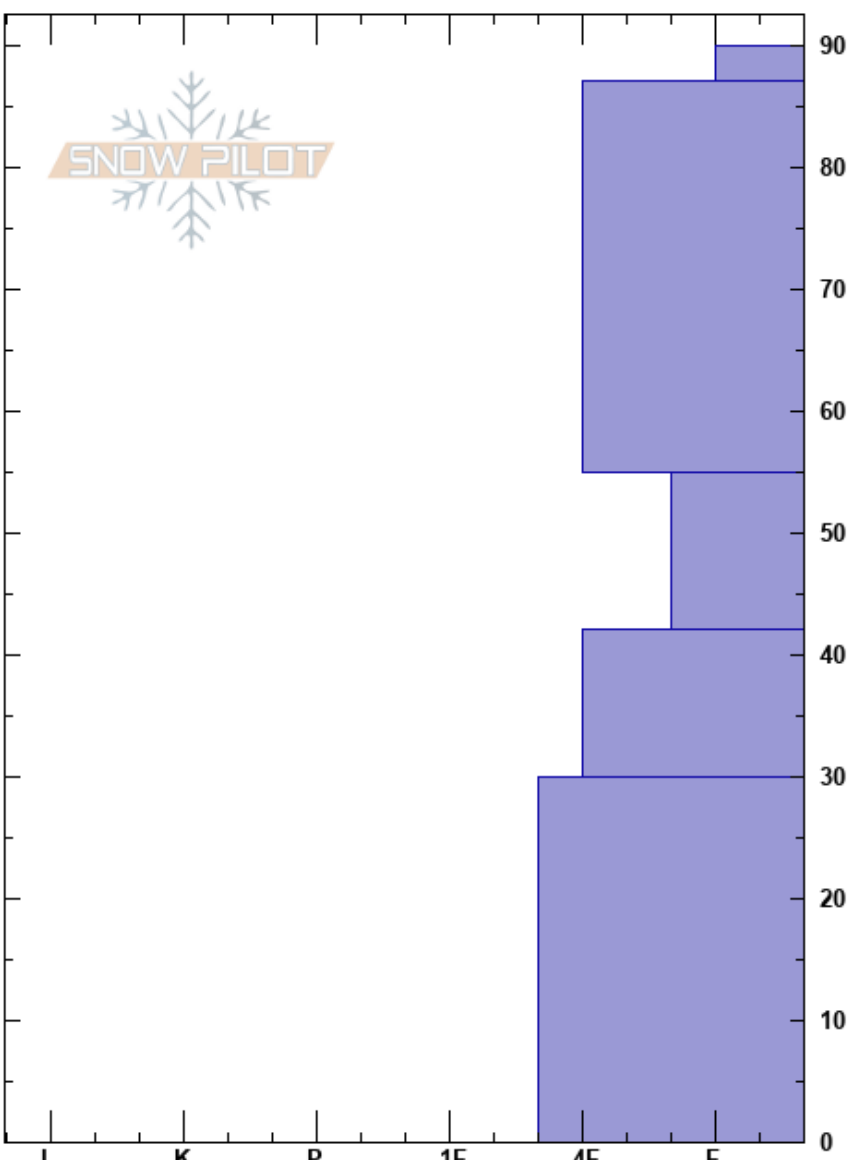

Wade's/Rob's Knob
 Cooke City
 MT
 Elevation: 9520 ft
 Aspect: 50°

Alex Marienthal
 12/05/2023 - 11:40am
 Co-ord: 45.06757N, -109.95193W
 Slope Angle: 25°
 Wind Loading: previous

Stability: Poor
 Air Temperature:
 Sky Cover: OVC
 Precipitation: S-1
 Wind: Calm

HS: 90
 PF: 69 55-42cm: Problematic layer

Layer Notes:
 [More Pit Specifics below]

Specifics: Collapsing, widespread; Cracking; Recent avalanche activity on similar slopes; Recent avalanche activity on different slopes; Ski tracks on slope

Crystal Form	Size	Moisture	ρ kg/m ³	Stability tests & Layer comments
+				
/				← 2x ECTN4 @ 74cm
□	1-2			← ECTP11 @ 55cm ← ECTN11 @ 55cm
□	1-2			
□	2			

Notes: top 12"=1.6" SWE (recent storm). Additional Pit Specifics: We skied slope