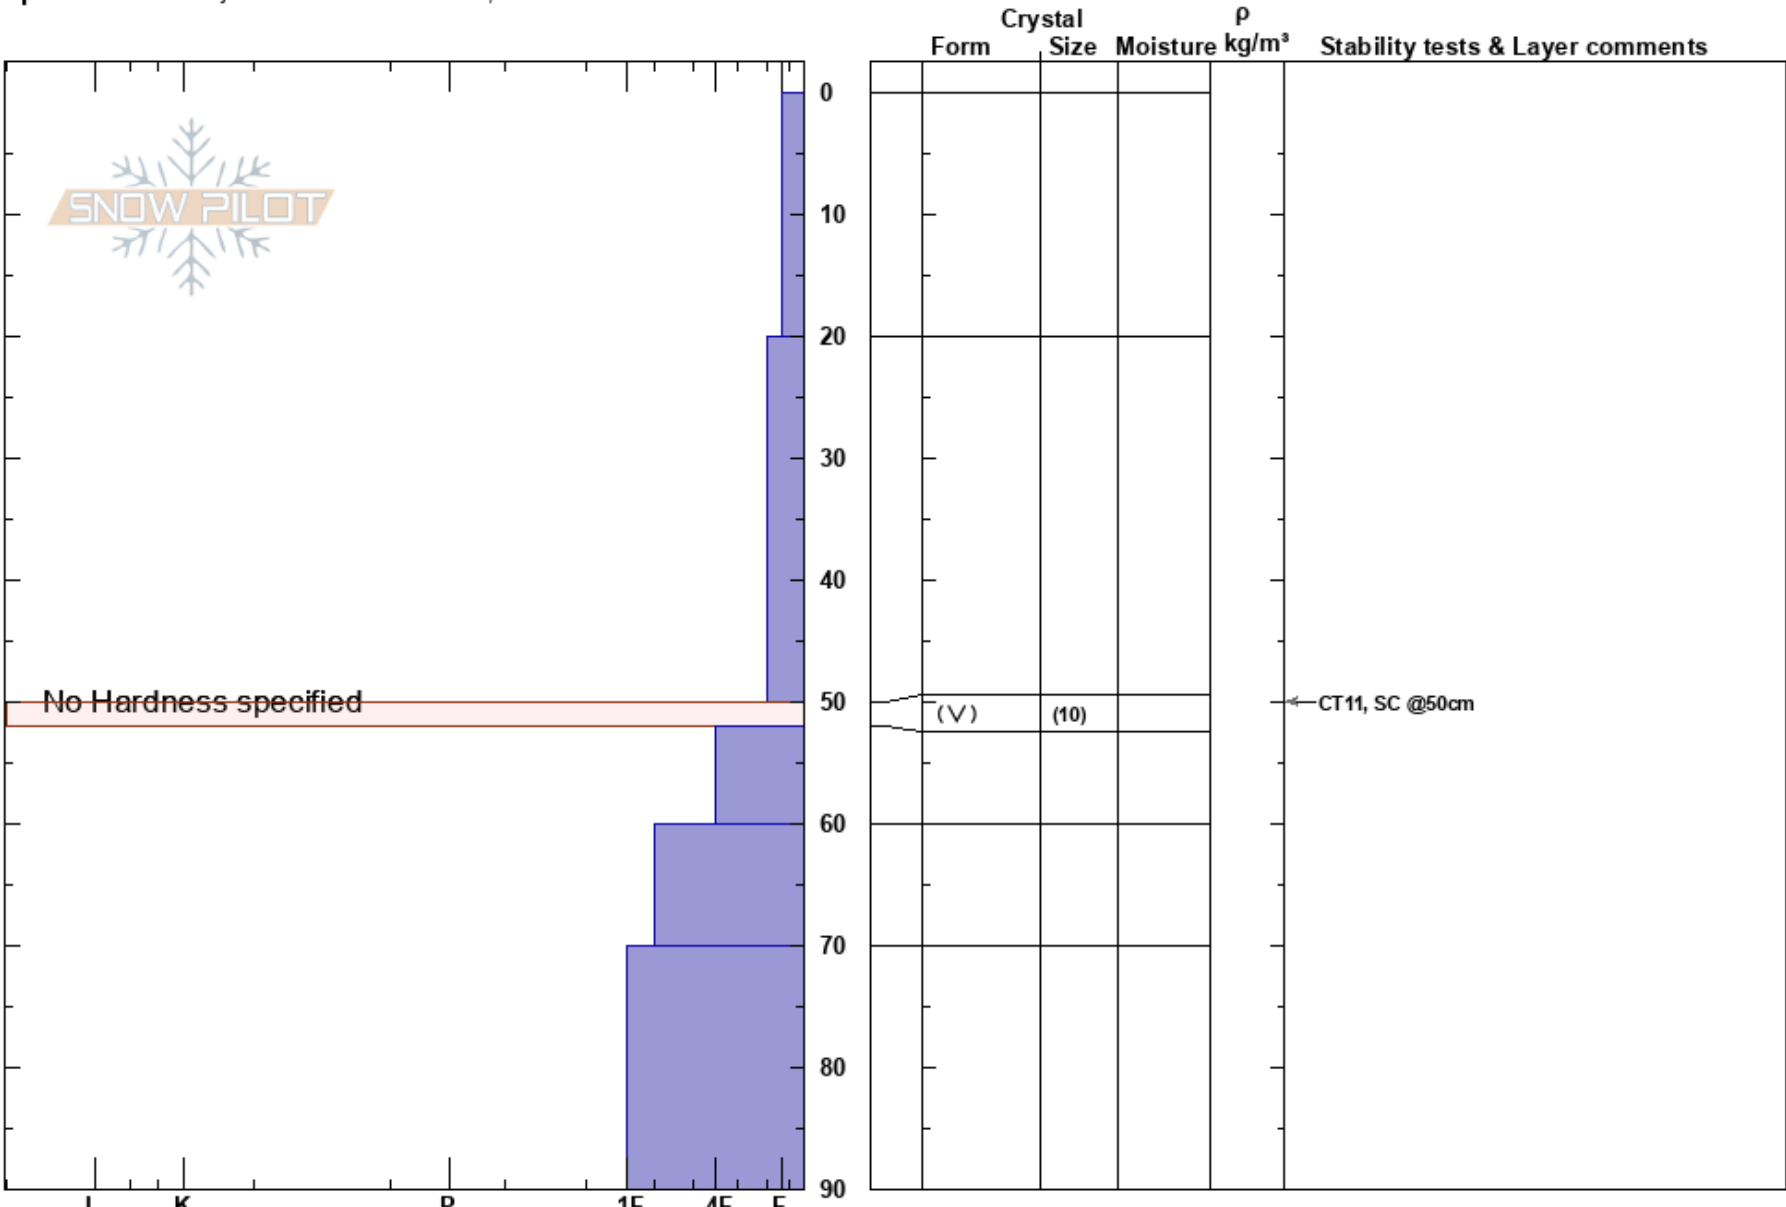

Everglades kai seifert  
 Monashee 05/12/2023 - 12:00  
 BC  
**Elevation:** 1950 m  
**Aspect:**  
**Specifics:** Pit is adjacent to avalanche: crown;

**Stability:**  
**Air Temperature:**  
**Sky Cover:** OVC  
**Precipitation:** S-1  
**Wind:**

**HS:** 90

**PF:** 80

**PS:** 40

**Layer Notes:**

**Notes:**