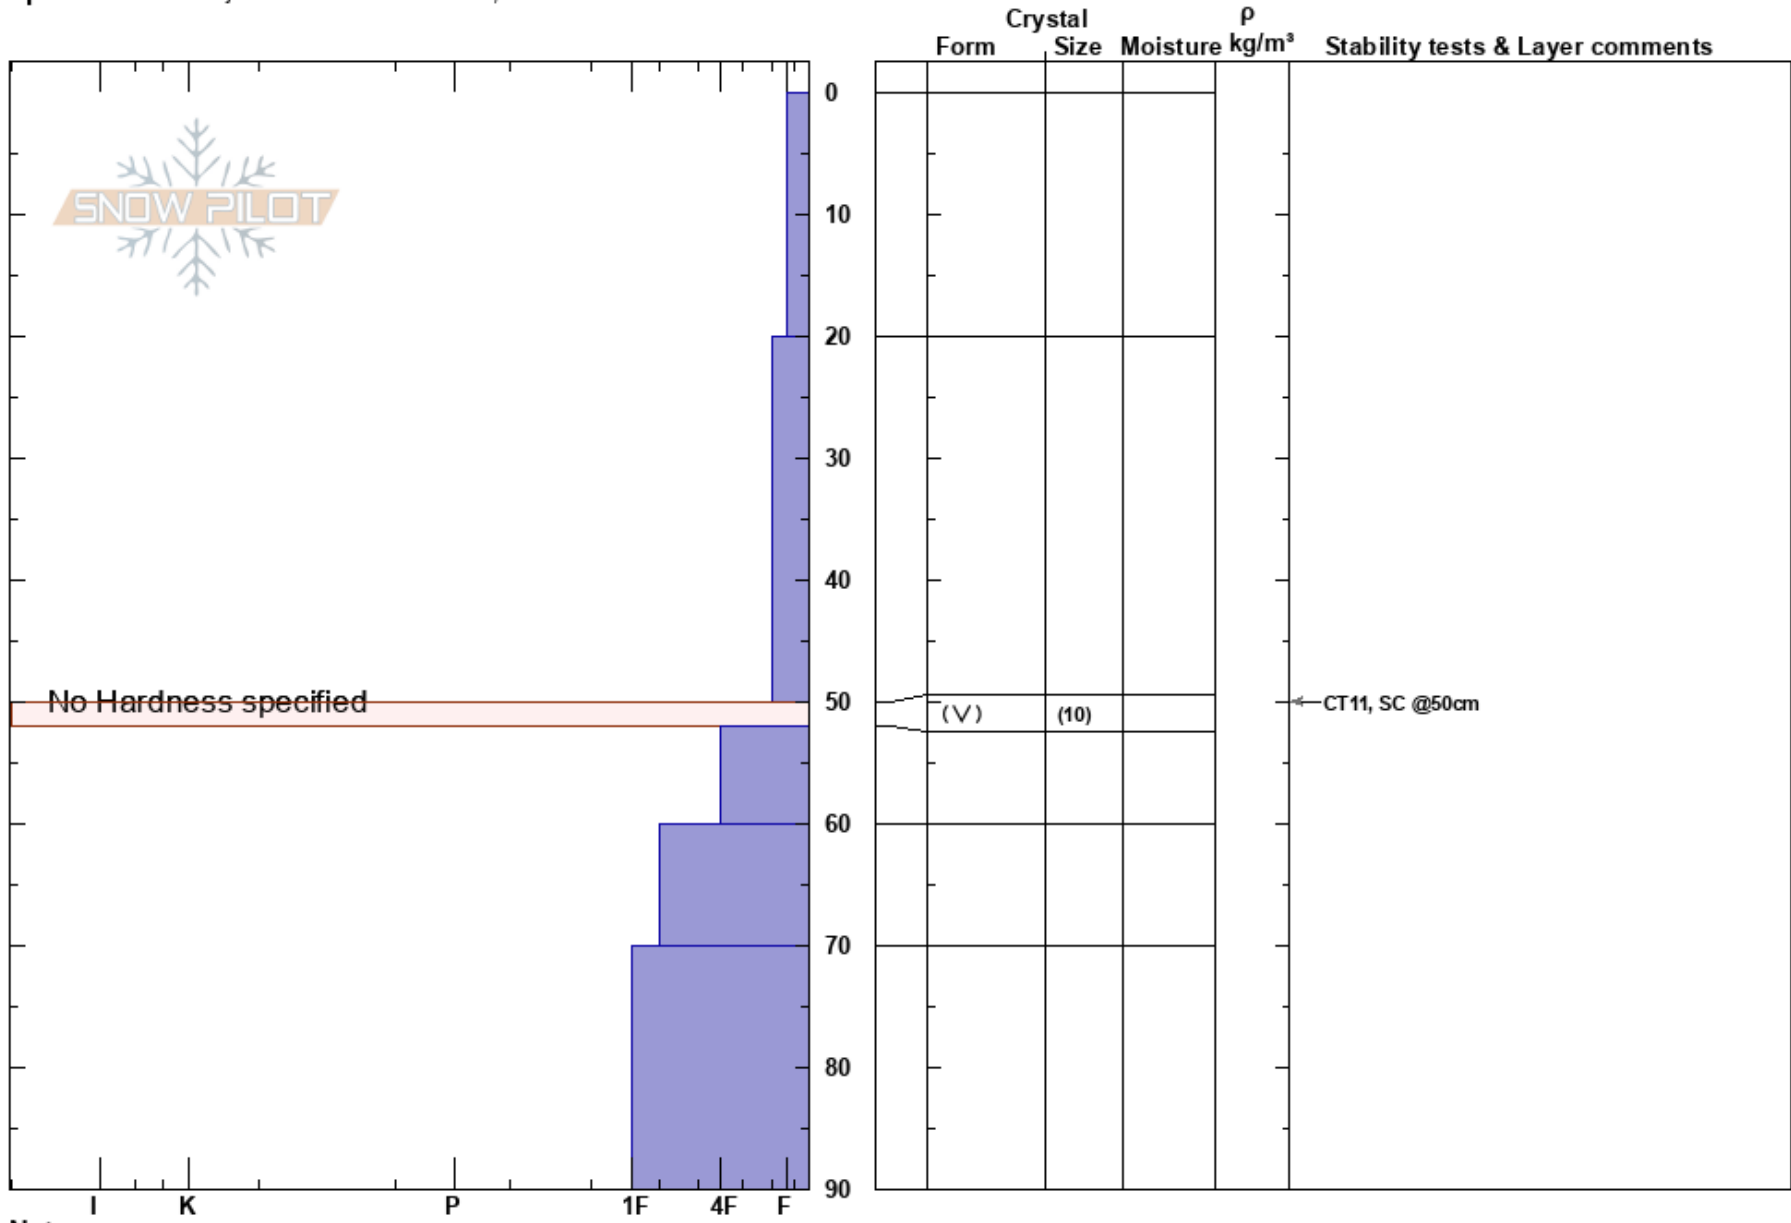

Everglades kai seifert
 Monashee 05/12/2023 - 12:00
 BC
Elevation: 1950 m
Aspect:
Specifics: Pit is adjacent to avalanche: crown;

Stability:
Air Temperature:
Sky Cover: OVC
Precipitation: S-1
Wind:

HS: 90

PF: 80

PS: 40

Layer Notes:

Notes: