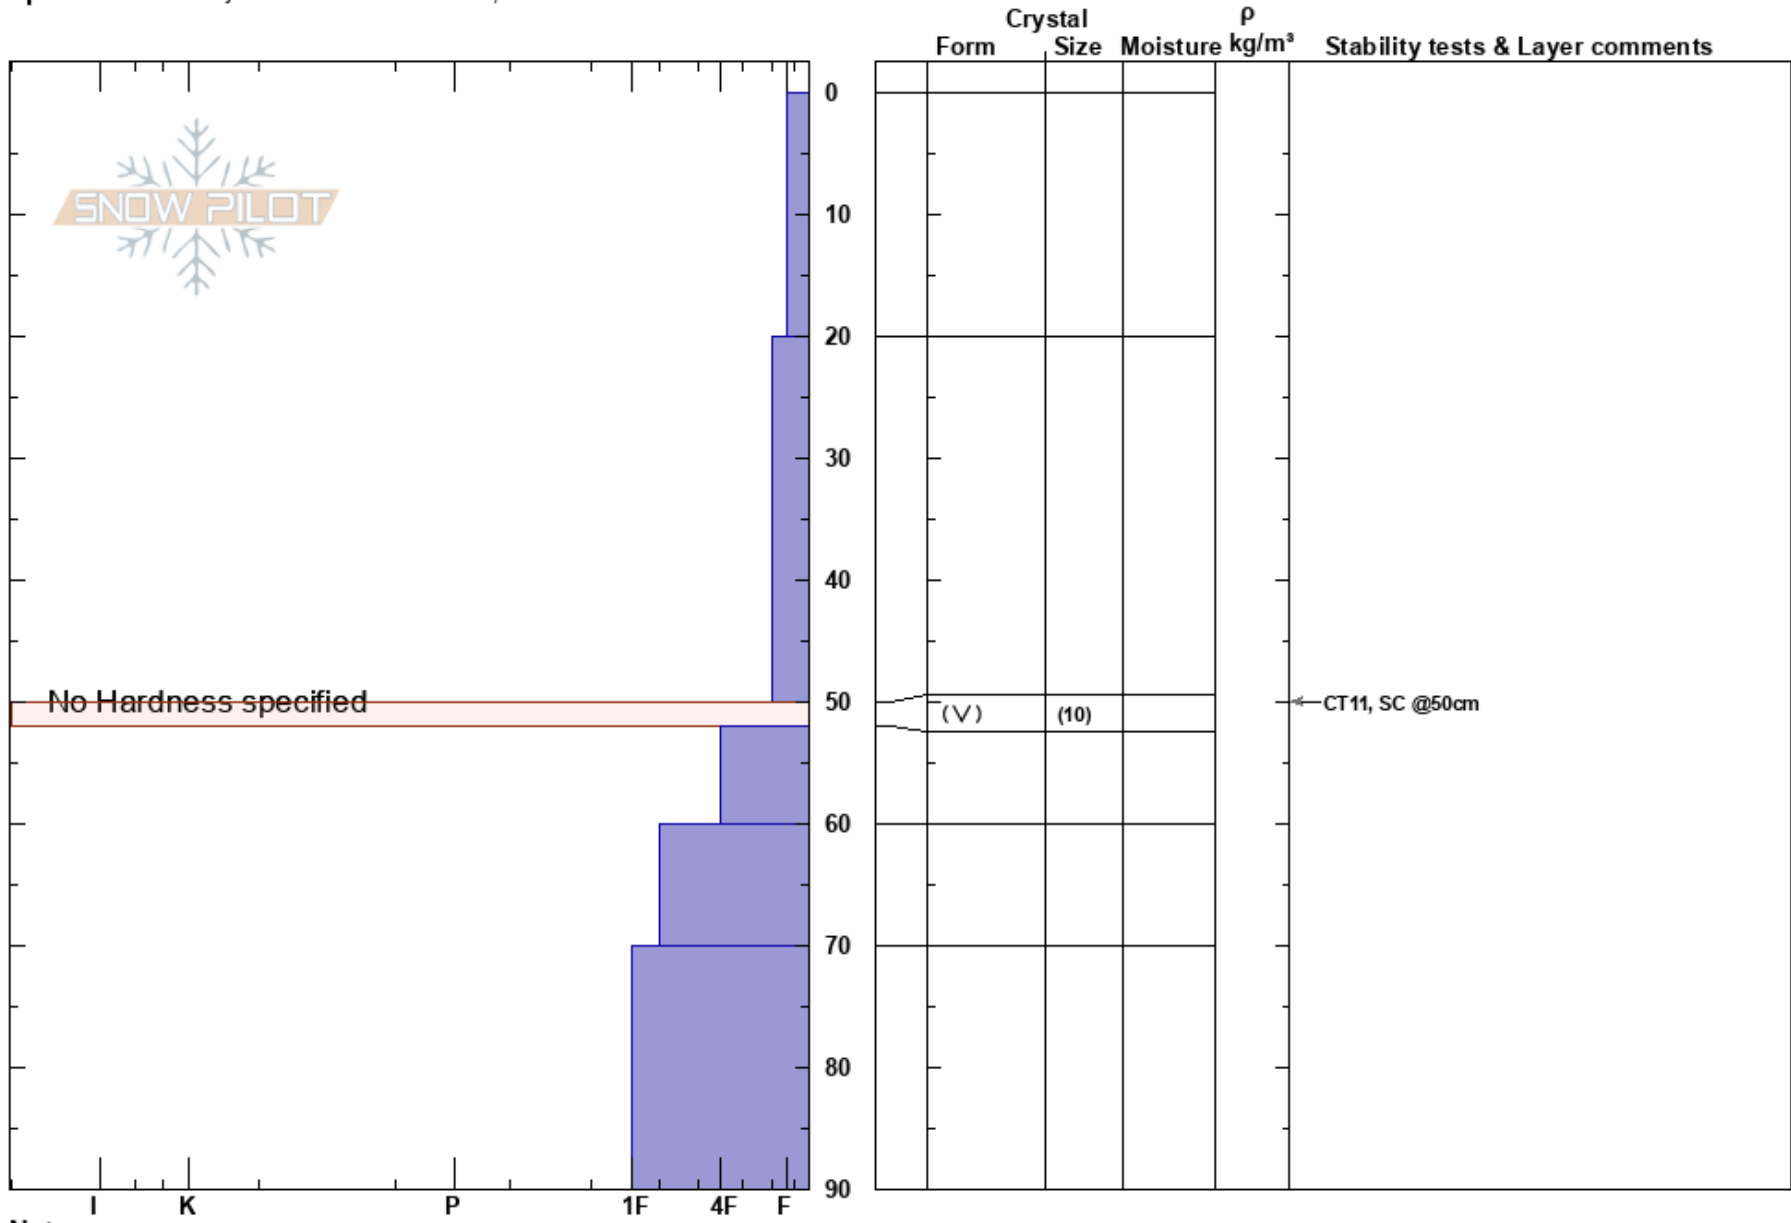

Everglades kai seifert  
 Monashee 05/12/2023 - 12:00  
 BC  
**Elevation:** 1950 m  
**Aspect:**  
**Specifics:** Pit is adjacent to avalanche: crown;

**Stability:**  
**Air Temperature:**  
**Sky Cover:** OVC  
**Precipitation:** S-1  
**Wind:**

**HS:** 90

**PF:** 80

**PS:** 40

**Layer Notes:**

**Notes:**