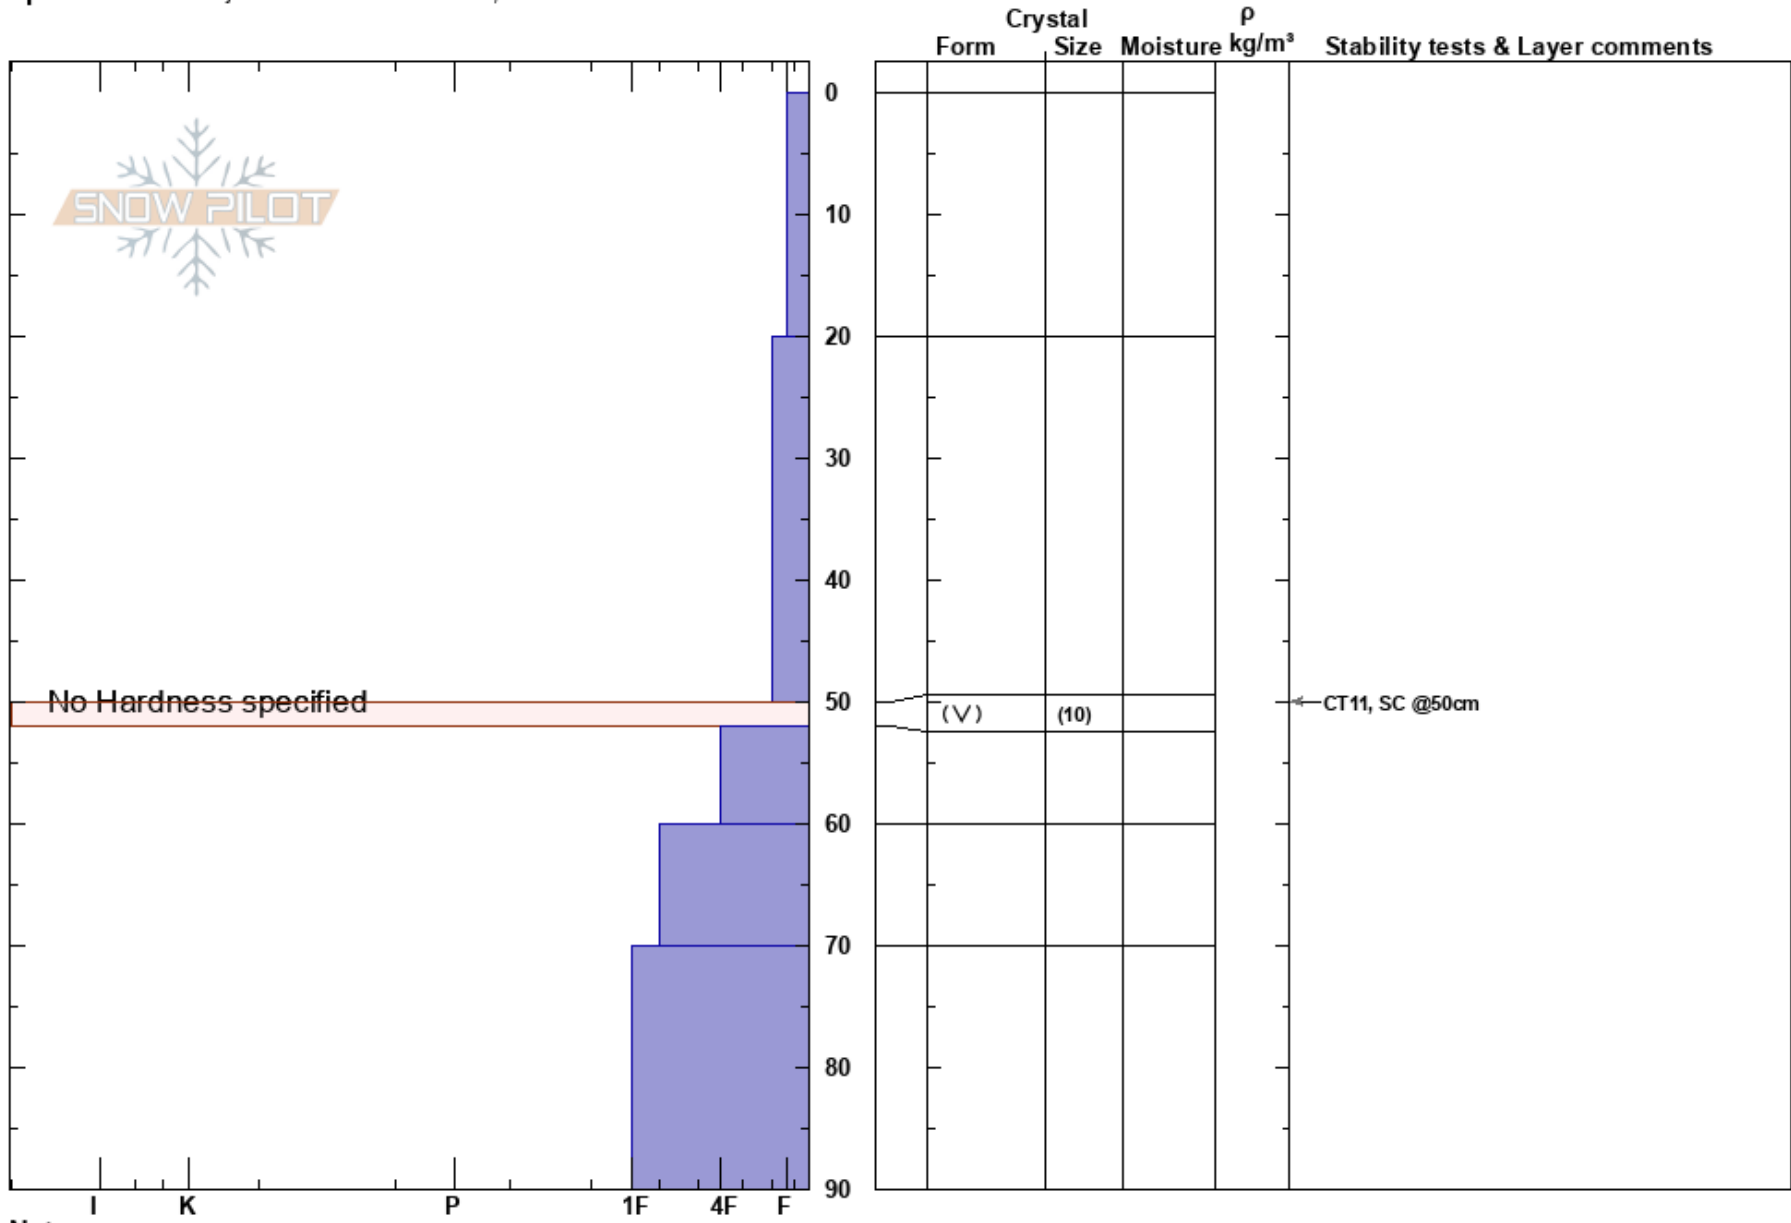

Everglades kai seifert
 Monashee 05/12/2023 - 12:00
 BC
Elevation: 1950 m
Aspect:
Specifics: Pit is adjacent to avalanche: crown;

Stability:
Air Temperature: HS: 90
Sky Cover: OVC PF: 80
Precipitation: S-1 PS: 40
Wind:

Layer Notes:

Notes: