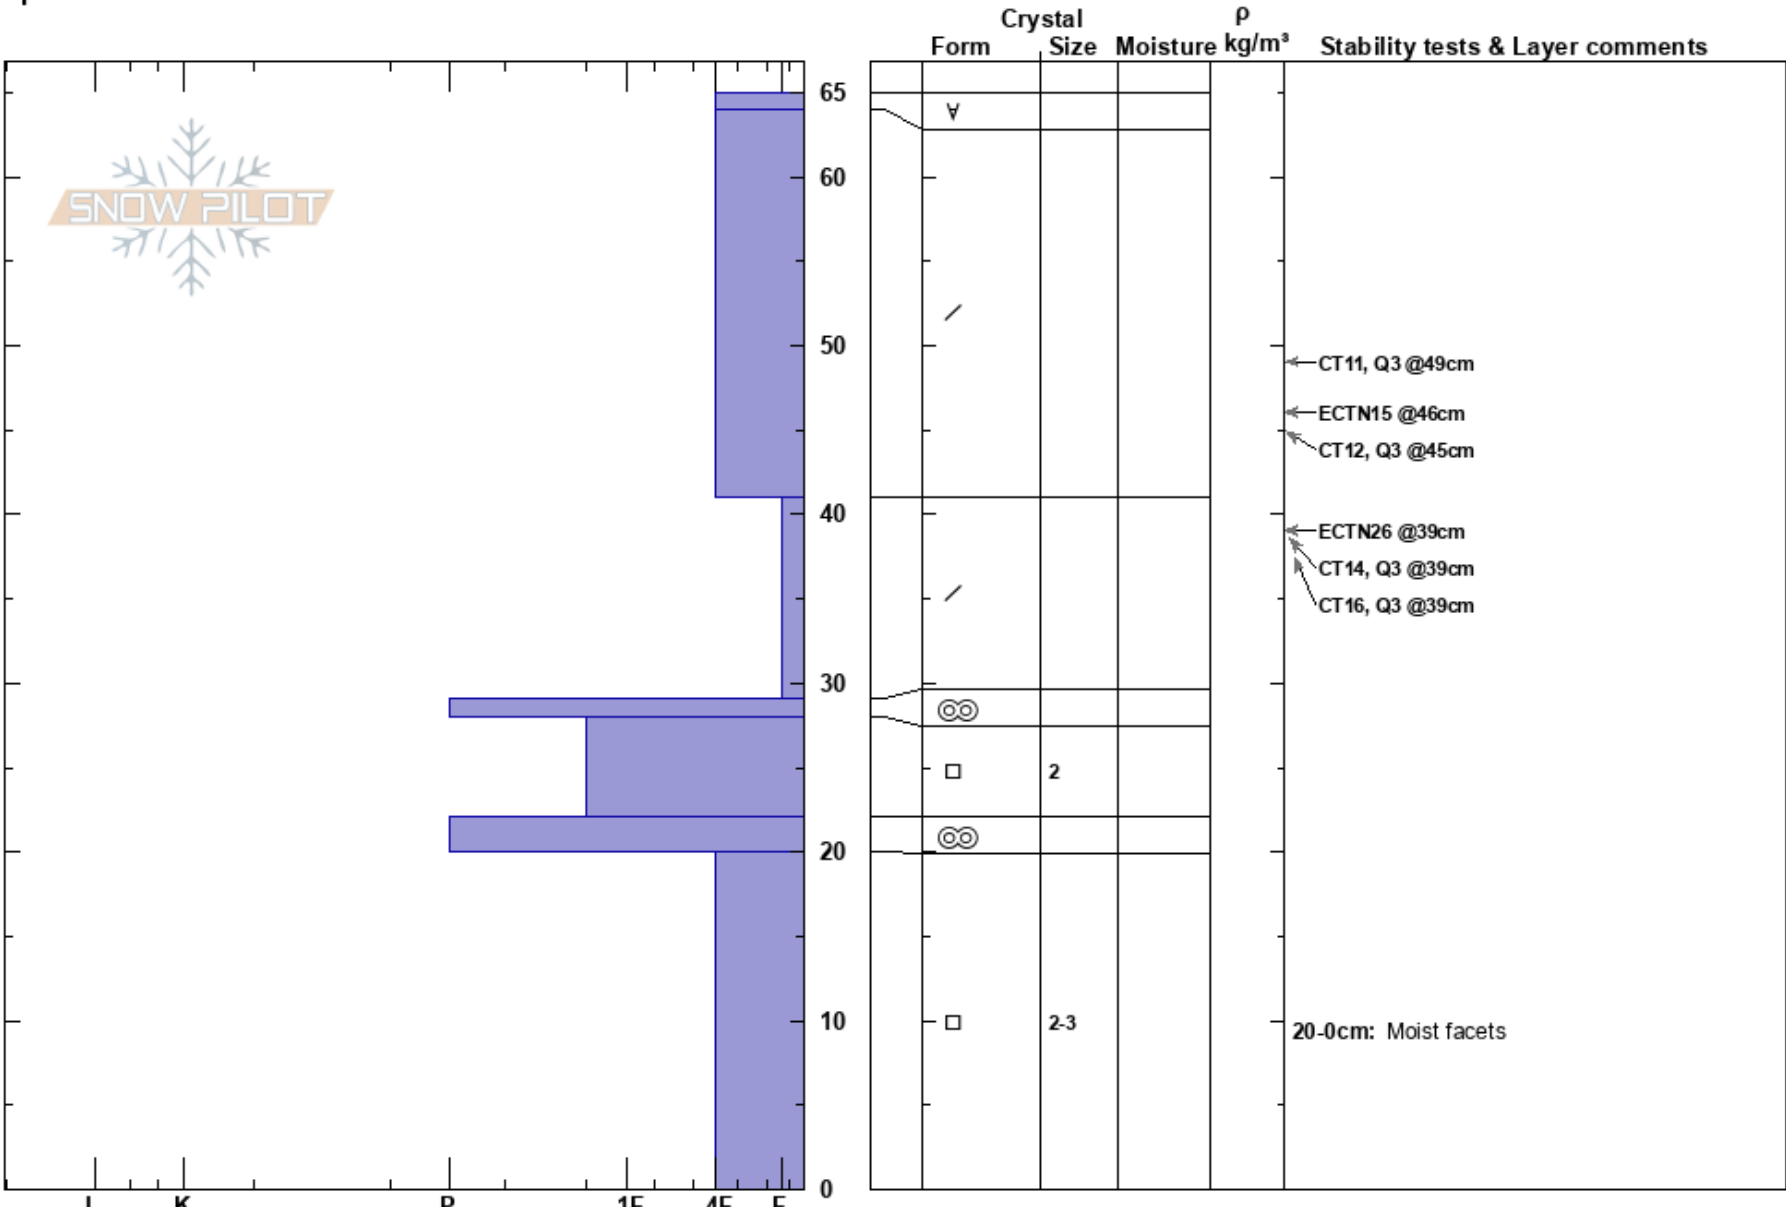

Mt. Glory Exp #4
 Teton Range
 WY
 Elevation: 10020 ft
 Aspect: 120°
 Specifics:

Alex Haddad
 12/05/2023 - 12:25pm
 Co-ord:
 Slope Angle: 27°
 Wind Loading:

Stability: Fair
 Air Temperature:
 Sky Cover: SCT
 Precipitation: NO
 Wind: SW Light Breeze

HS: 65
 29-28cm: Problematic layer
 20-0cm: Moist facets

Notes: