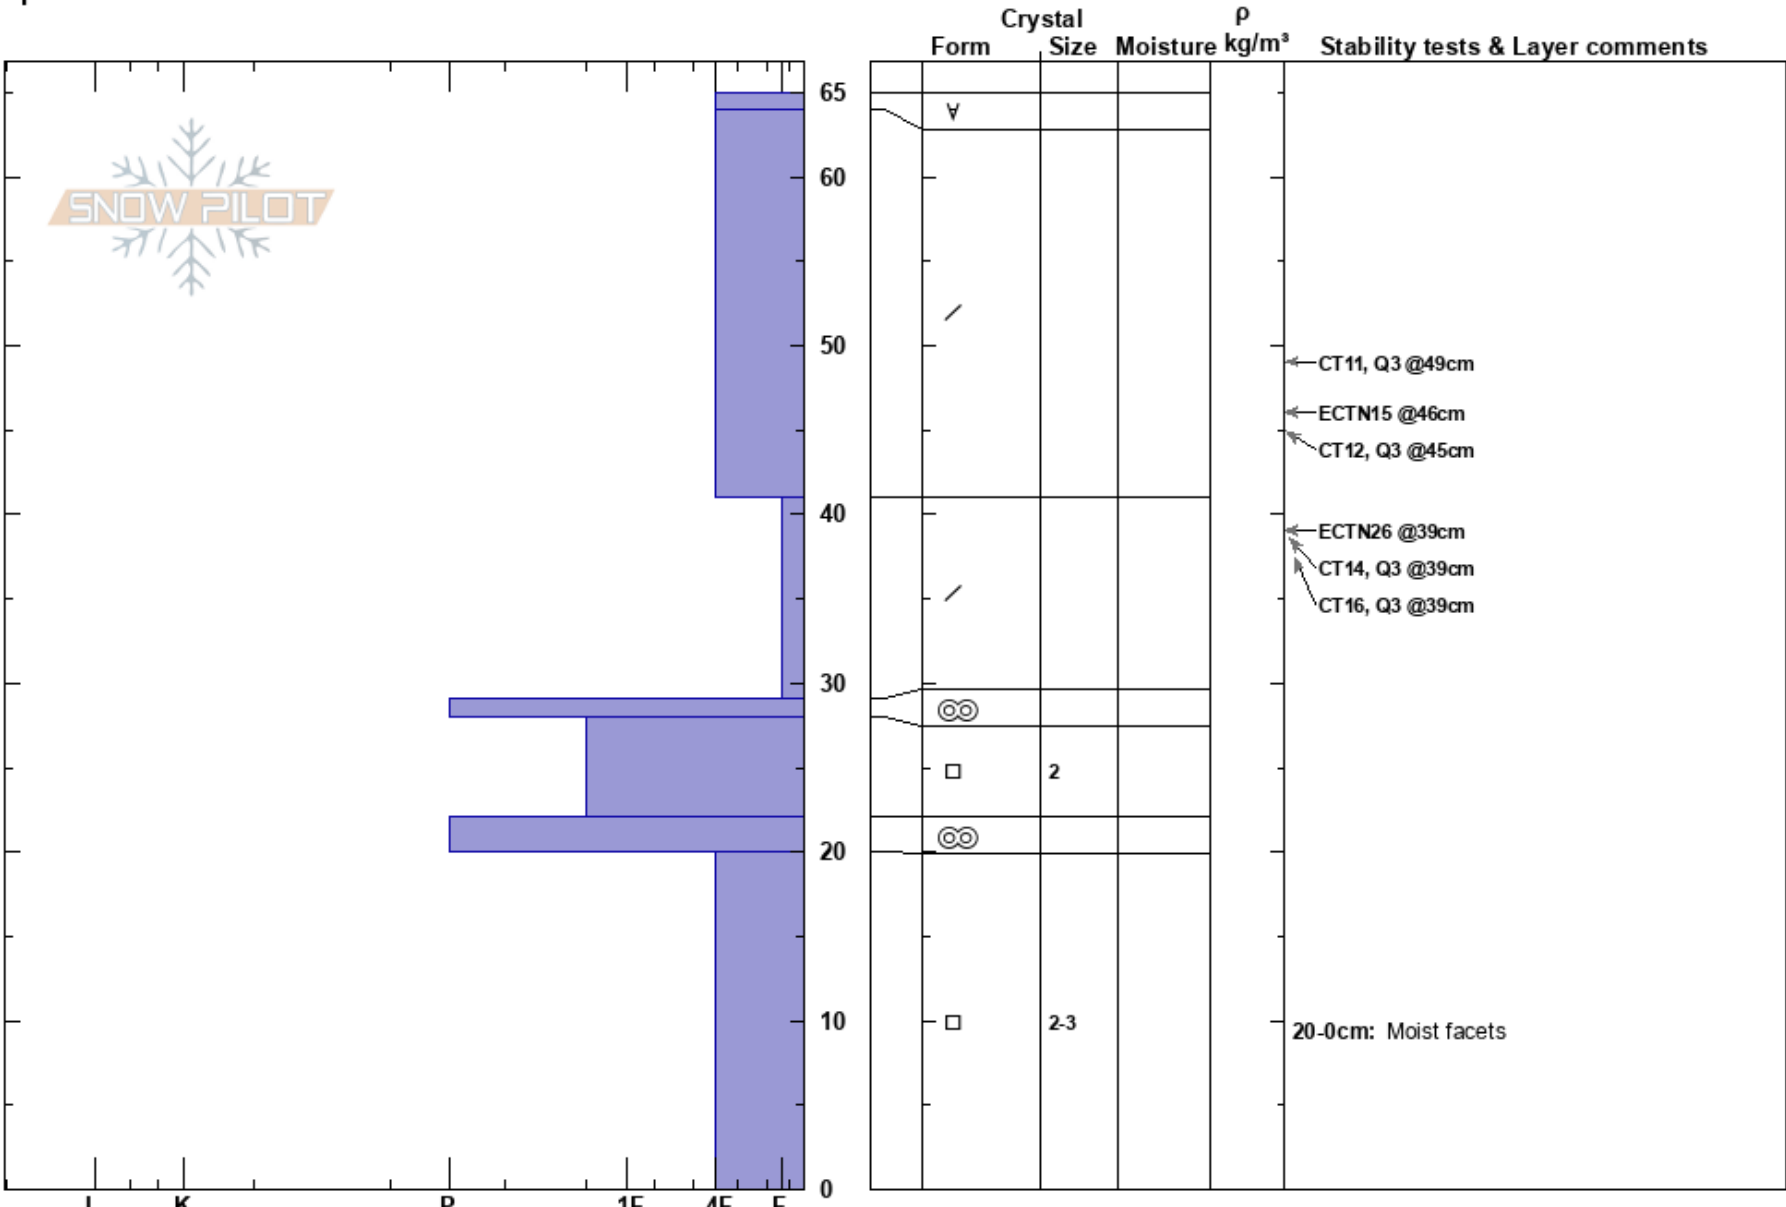

Mt. Glory Exp #4  
 Teton Range  
 WY  
 Elevation: 10020 ft  
 Aspect: 120°  
 Specifics:

Alex Haddad  
 12/05/2023 - 12:25pm  
 Co-ord:  
 Slope Angle: 27°  
 Wind Loading:

Stability: Fair  
 Air Temperature:  
 Sky Cover: SCT  
 Precipitation: NO  
 Wind: SW Light Breeze

HS: 65  
 29-28cm: Problematic layer  
 20-0cm: Moist facets

Notes: