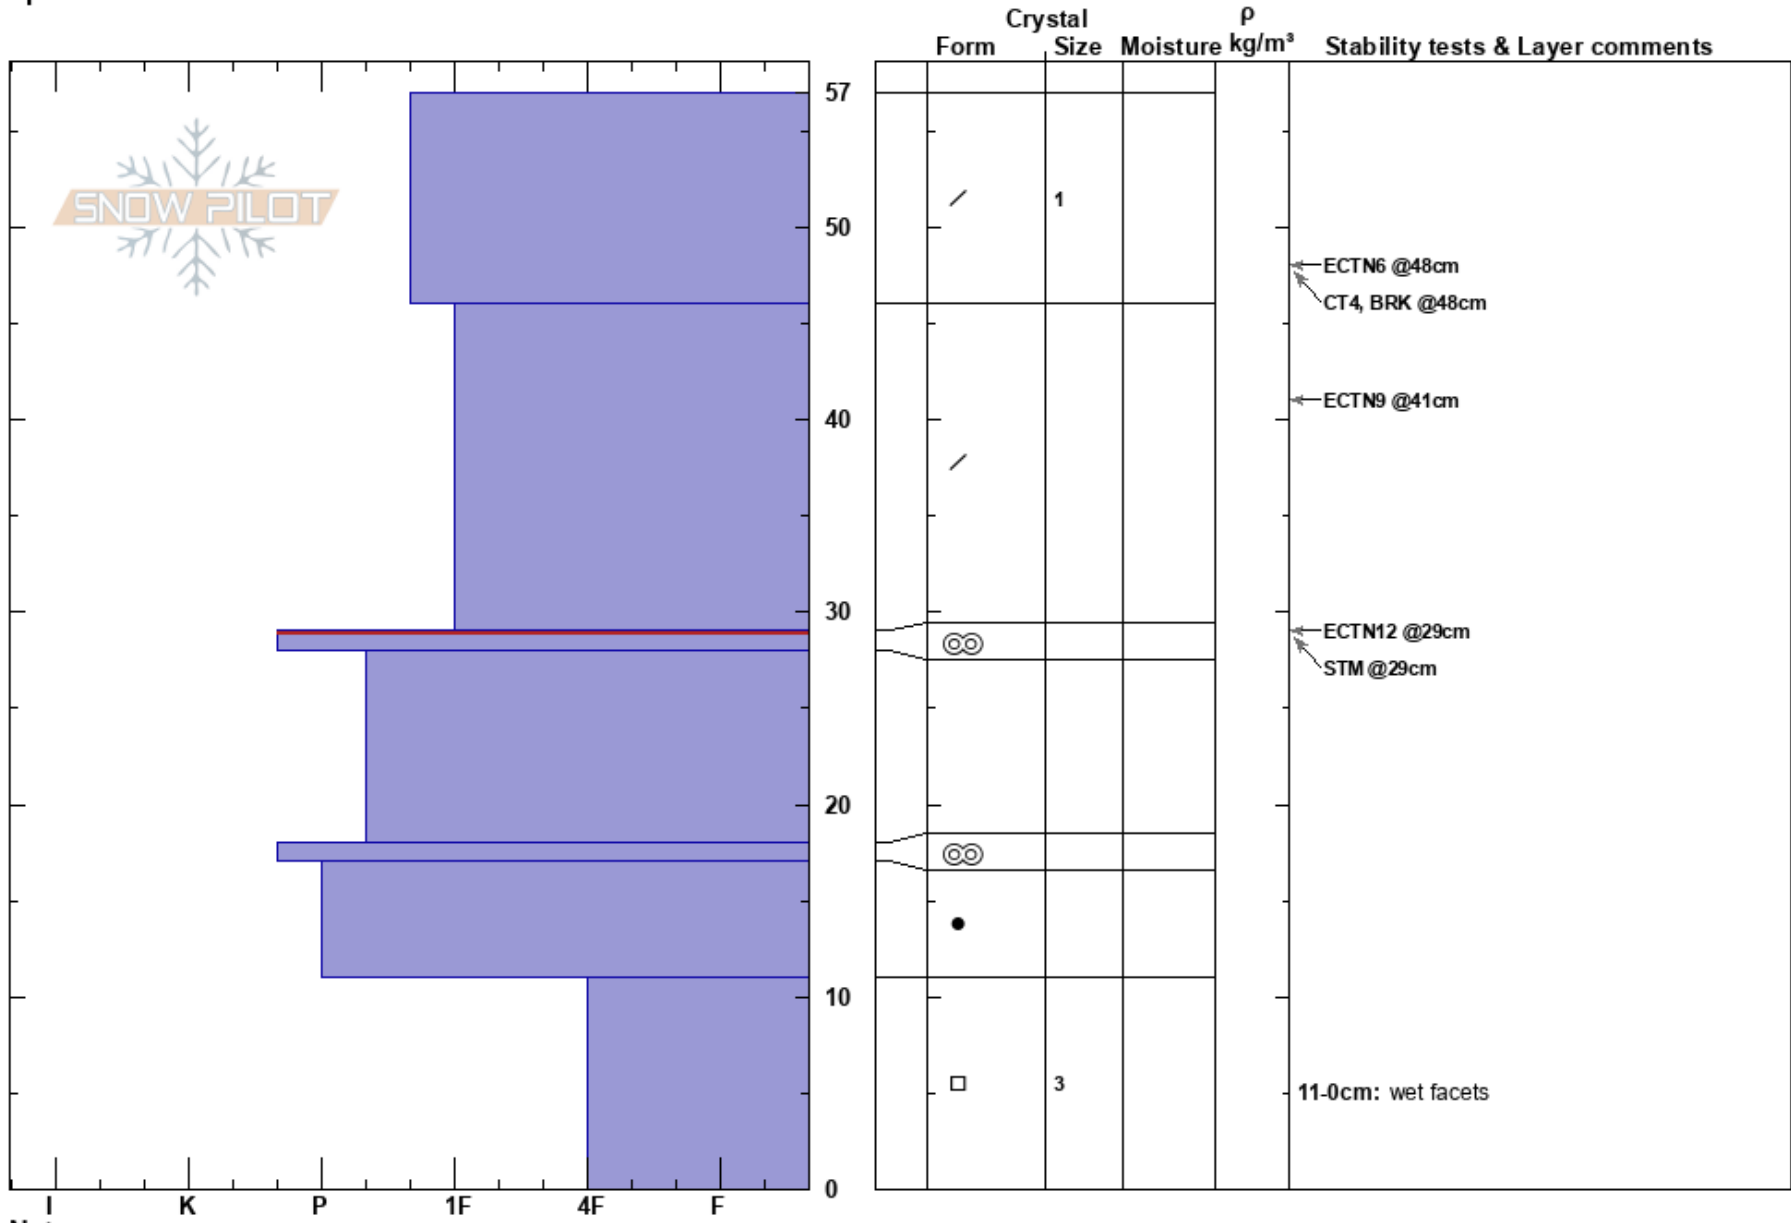

Glory #4
 Teton Range
 WY
 Elevation: 9950 ft
 Aspect: E
 Specifics:

ted stegman
 12/05/2023 - 12:30pm
 Co-ord: 43.50681N, -110.94936E
 Slope Angle: 32°
 Wind Loading: previous

Stability:
 Air Temperature:
 Sky Cover: SCT
 Precipitation: NO
 Wind: SW Light Breeze

HS:57
 Layer Notes:
 29-28cm: Problematic layer
 11-0cm: wet facets

Notes: Pit score 5/9