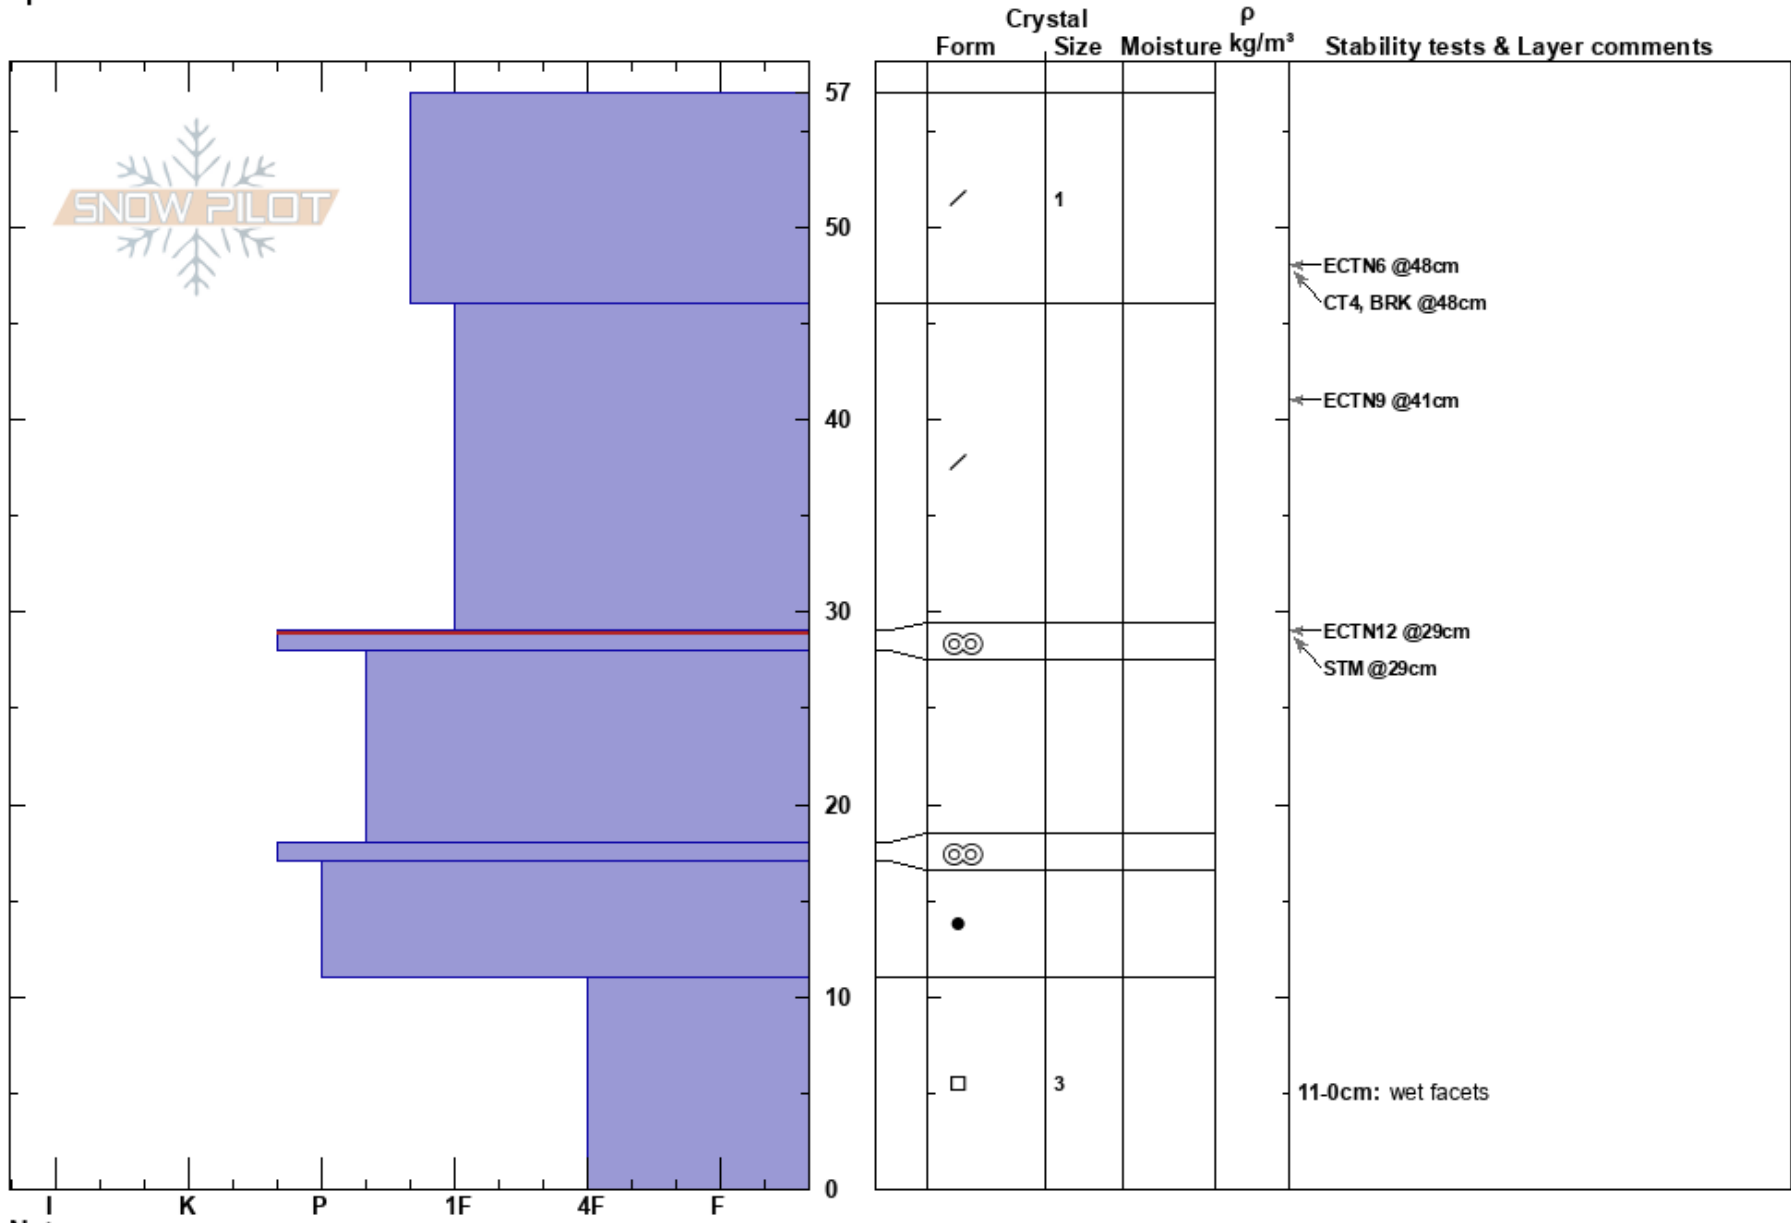

Glory #4  
 Teton Range  
 WY  
 Elevation: 9950 ft  
 Aspect: E  
 Specifics:

ted stegman  
 12/05/2023 - 12:30pm  
 Co-ord: 43.50681N, -110.94936E  
 Slope Angle: 32°  
 Wind Loading: previous

Stability:  
 Air Temperature:  
 Sky Cover: SCT  
 Precipitation: NO  
 Wind: SW Light Breeze

HS:57  
 Layer Notes:  
 29-28cm: Problematic layer  
 11-0cm: wet facets

Notes: Pit score 5/9