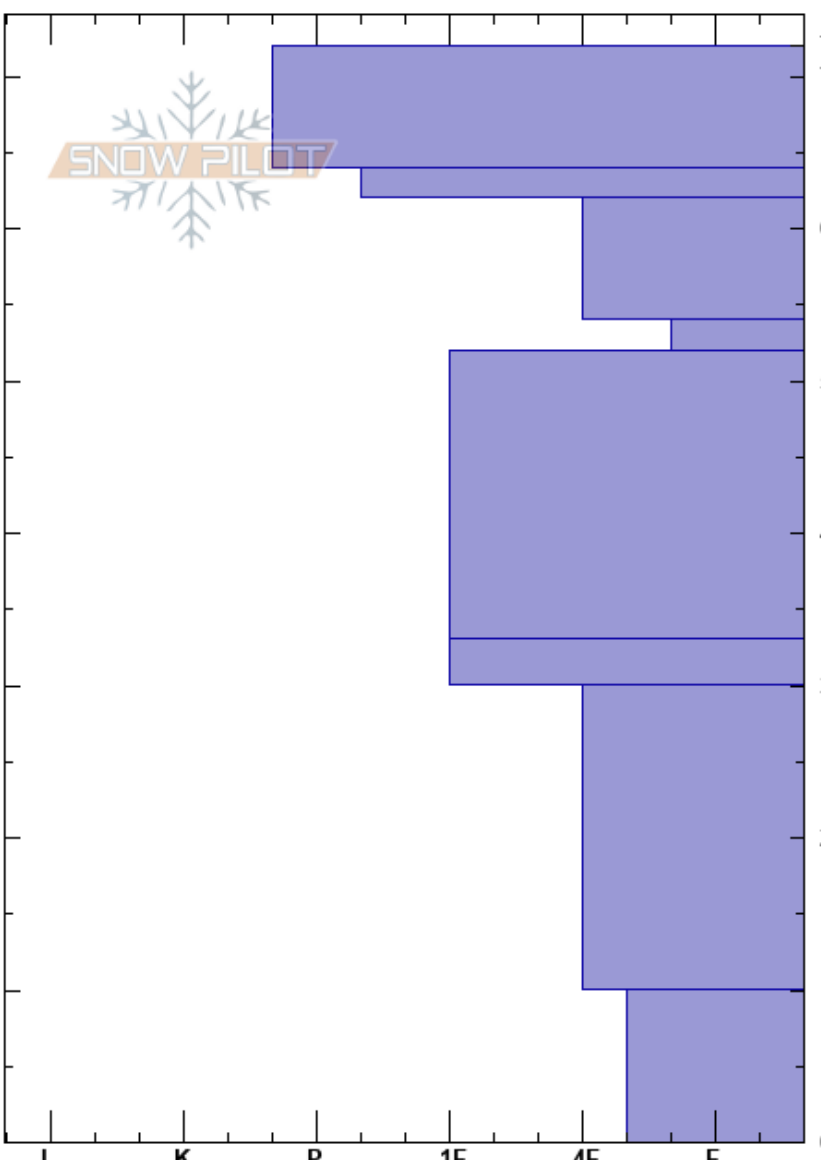

Cutler Ridge  
 Wasatch Range  
 UT  
 Elevation: 6755 ft  
 Aspect: NW

Adam Crow  
 12/05/2023 - 10:30am  
 Co-ord: 41.38164N, -111.93428W  
 Slope Angle: 15°  
 Wind Loading: no

Stability: Poor  
 Air Temperature: -1°C  
 Sky Cover: CLR  
 Precipitation: NO  
 Wind: Calm  
 HS: 72  
 PF: 0  
 PS: 0  
 54-52cm: Problematic layer

Specifics: Recent avalanche activity on similar slopes; Recent avalanche activity on different slopes

Depth (cm)	Crystal Form	Crystal Size	Moisture	$\rho$ kg/m <sup>3</sup>	Stability tests & Layer comments
72	∇	2			
70	⊙	1-2			
	⊙	1-2			
60	/	0.5-1			
	⋈	2-3			← CT11, Q1 @54cm
50	/	0.5-1			
40	/	0.5-1			
	⋈ (/)	1-1 (0.5)			← CT22, Q2 @33cm
30	.	0.3-0.5	W		
20	.	0.3-0.5	W		
	.	0.3-0.5	W		
10	⊖	1-2	M-W		← ECTP13 @10cm
0					