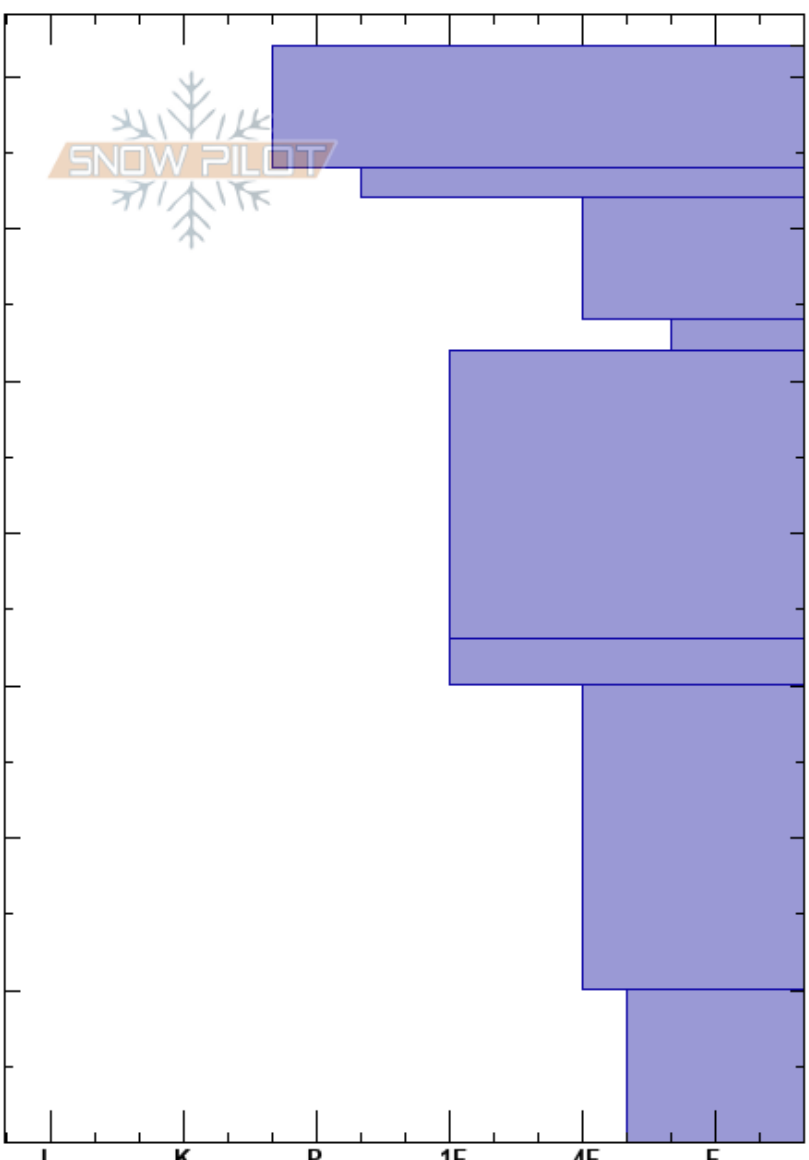

Cutler Ridge
 Wasatch Range
 UT
 Elevation: 6755 ft
 Aspect: NW

Adam Crow
 12/05/2023 - 10:30am
 Co-ord: 41.38164N, -111.93428W
 Slope Angle: 15°
 Wind Loading: no

Stability: Poor
 Air Temperature: -1°C
 Sky Cover: CLR
 Precipitation: NO
 Wind: Calm

HS: 72
 PF: 0
 PS: 0
 54-52cm: Problematic layer

Specifics: Recent avalanche activity on similar slopes; Recent avalanche activity on different slopes

Height (cm)	Crystal		Moisture	ρ kg/m ³	Stability tests & Layer comments
	Form	Size			
72	∇	2			
70	⊙⊙	1-2			
	⊙⊙	1-2			
60	/	0.5-1			
	⚡	2-3			← CT11, Q1 @54cm
50	/	0.5-1			
40	/	0.5-1			
	⚡ (/)	1-1 (0.5)			← CT22, Q2 @33cm
30	.	0.3-0.5	W		
20	.	0.3-0.5	W		
10	⊖	1-2	M-W		← ECTP13 @10cm
0					