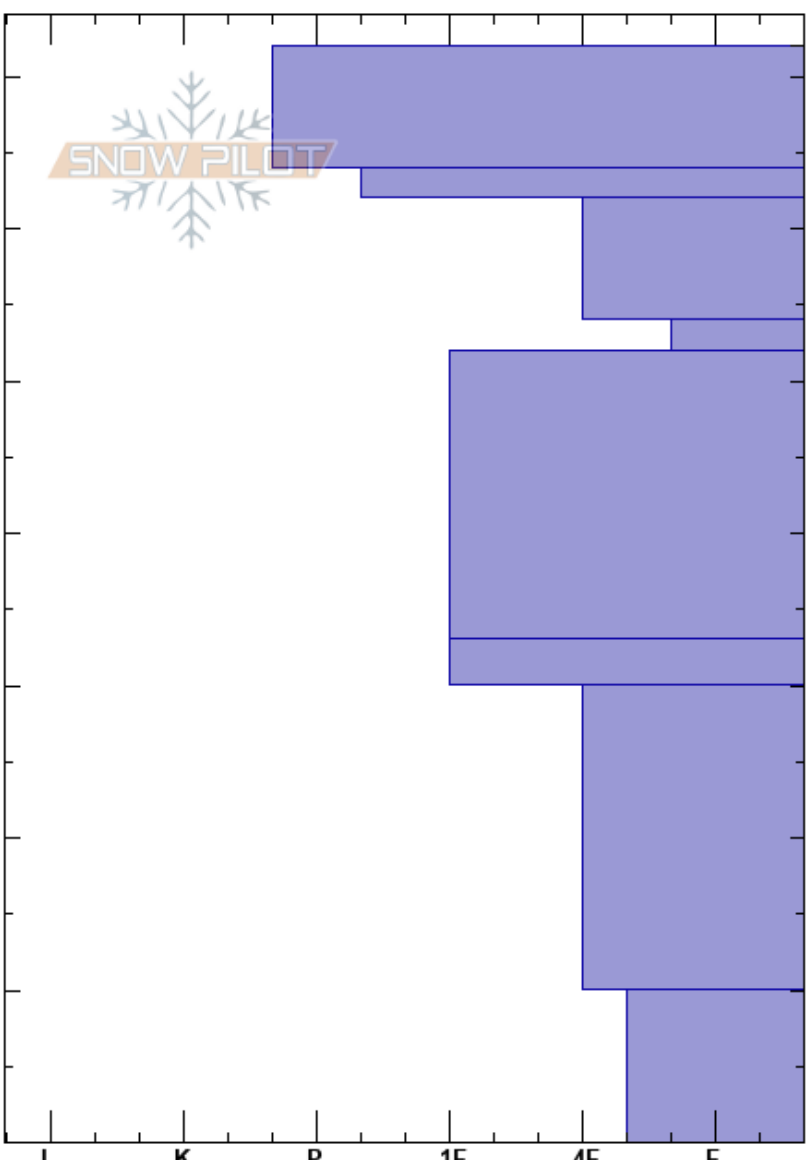

Cutler Ridge
 Wasatch Range
 UT
 Elevation: 6755 ft
 Aspect: NW

Adam Crow
 12/05/2023 - 10:30am
 Co-ord: 41.38164N, -111.93428W
 Slope Angle: 15°
 Wind Loading: no

Stability: Poor
 Air Temperature: -1°C
 Sky Cover: CLR
 Precipitation: NO
 Wind: Calm

HS: 72
 PF: 0
 PS: 0
 54-52cm: Problematic layer

Specifics: Recent avalanche activity on similar slopes; Recent avalanche activity on different slopes

Crystal Form	Crystal Size	Moisture	ρ kg/m ³	Stability tests & Layer comments
∇	2			
⊙⊙	1-2			
⊙⊙	1-2			
/	0.5-1			
⚡	2-3			← CT11, Q1 @54cm
/	0.5-1			
⚡ (/)	1-1 (0.5)			← CT22, Q2 @33cm
•	0.3-0.5	W		
⊖	1-2	M-W		← ECTP13 @10cm