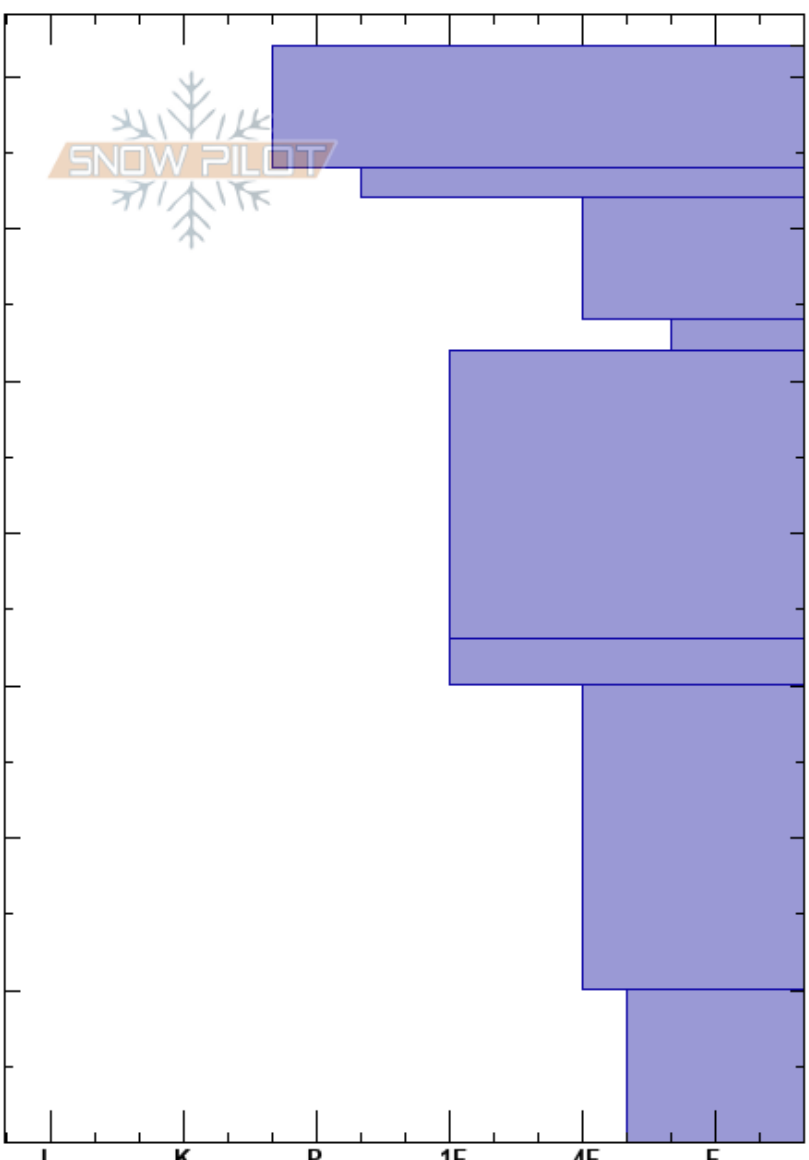

Cutler Ridge
 Wasatch Range
 UT
 Elevation: 6755 ft
 Aspect: NW

Adam Crow
 12/05/2023 - 10:30am
 Co-ord: 41.38164N, -111.93428W
 Slope Angle: 15°
 Wind Loading: no

Stability: Poor
 Air Temperature: -1°C
 Sky Cover: CLR
 Precipitation: NO
 Wind: Calm

HS: 72
 PF: 0
 PS: 0
 54-52cm: Problematic layer

Specifics: Recent avalanche activity on similar slopes; Recent avalanche activity on different slopes

Crystal Form	Crystal Size	Moisture	ρ kg/m ³	Stability tests & Layer comments
∇	2			
⊙⊙	1-2			
⊙⊙	1-2			
/	0.5-1			
⚡	2-3			← CT11, Q1 @54cm
/	0.5-1			
⚡ (/)	1-1 (0.5)			← CT22, Q2 @33cm
.	0.3-0.5	W		
⊖	1-2	M-W		← ECTP13 @10cm