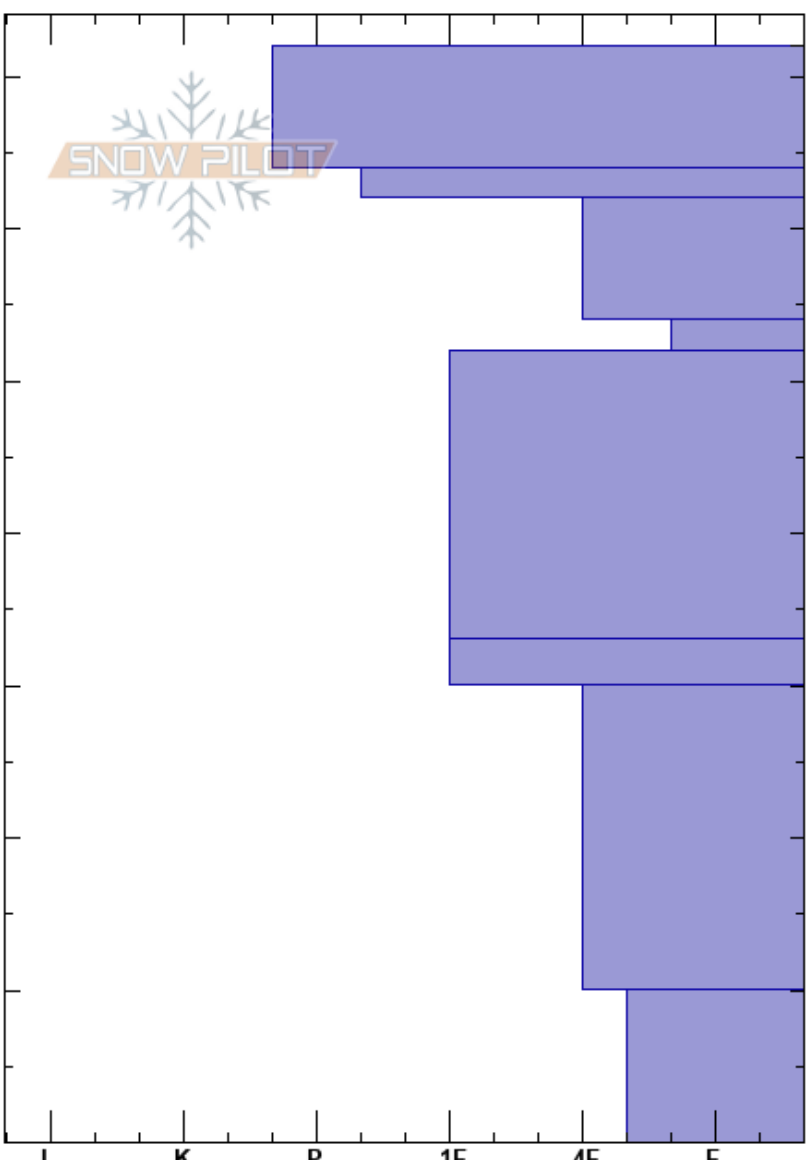

Cutler Ridge  
 Wasatch Range  
 UT  
 Elevation: 6755 ft  
 Aspect: NW

Adam Crow  
 12/05/2023 - 10:30am  
 Co-ord: 41.38164N, -111.93428W  
 Slope Angle: 15°  
 Wind Loading: no

Stability: Poor  
 Air Temperature: -1°C  
 Sky Cover: CLR  
 Precipitation: NO  
 Wind: Calm

HS: 72  
 PF: 0  
 PS: 0  
 54-52cm: Problematic layer

Specifics: Recent avalanche activity on similar slopes; Recent avalanche activity on different slopes

Depth (cm)	Crystal		Moisture	$\rho$ kg/m <sup>3</sup>	Stability tests & Layer comments
	Form	Size			
72	∇	2			
70	⊙⊙	1-2			
	⊙⊙	1-2			
60	/	0.5-1			
	⋈	2-3			← CT11, Q1 @54cm
50	/	0.5-1			
40	/	0.5-1			
	⋈ (/)	1-1 (0.5)			← CT22, Q2 @33cm
30	.	0.3-0.5	W		
20	.	0.3-0.5	W		
10	⊖	1-2	M-W		← ECTP13 @10cm
0					