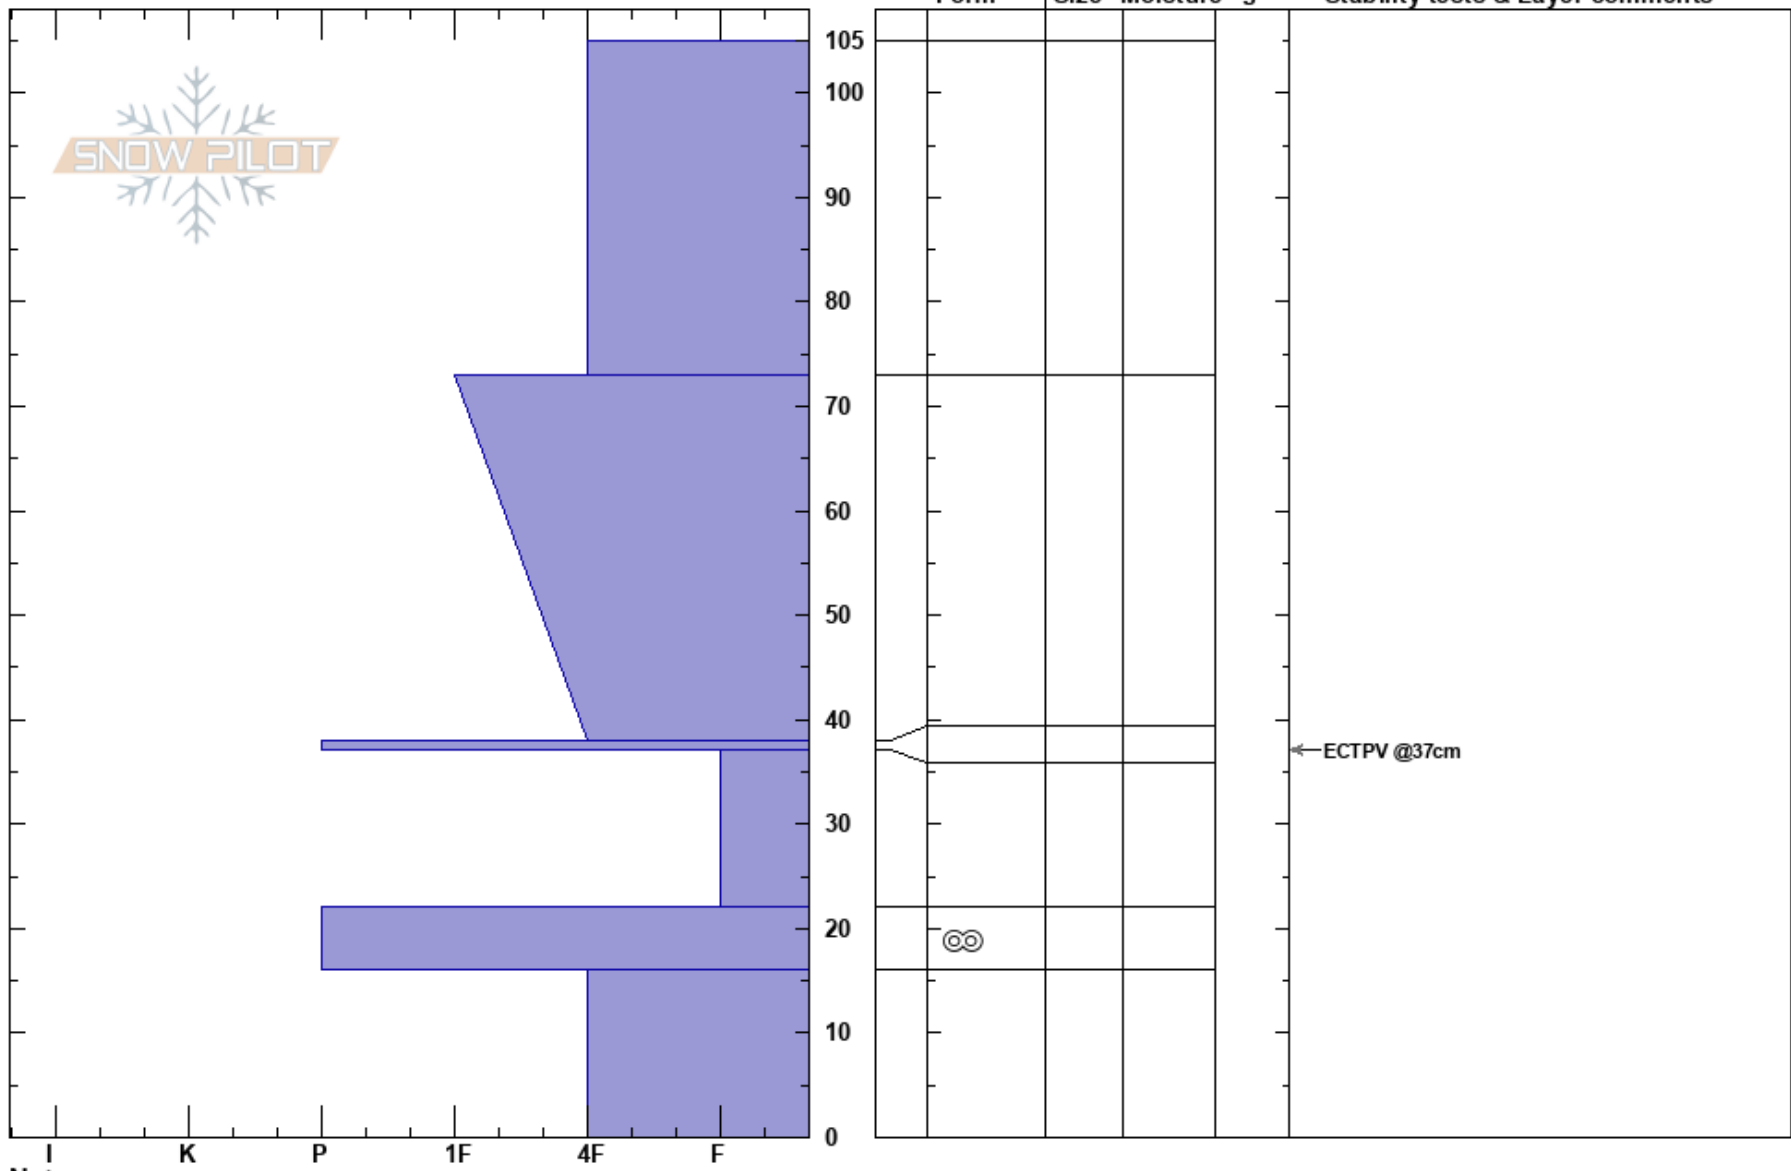

The Claw
 Teton Range
 WY
 Elevation: 9200 ft
 Aspect: N

Carol Viau
 12/05/2023 - 12:15pm
 Co-ord: 43.48492N, -110.95585W
 Slope Angle: 20°
 Wind Loading:

Stability:
 Air Temperature: 37°C
 Sky Cover: FEW
 Precipitation: NO
 Wind:
 HS: 105
 PF: 27 38-37cm: Problematic layer
 PS: 5

Specifics: Collapsing, widespread; Cracking; Recent avalanche activity on similar slopes

Notes: