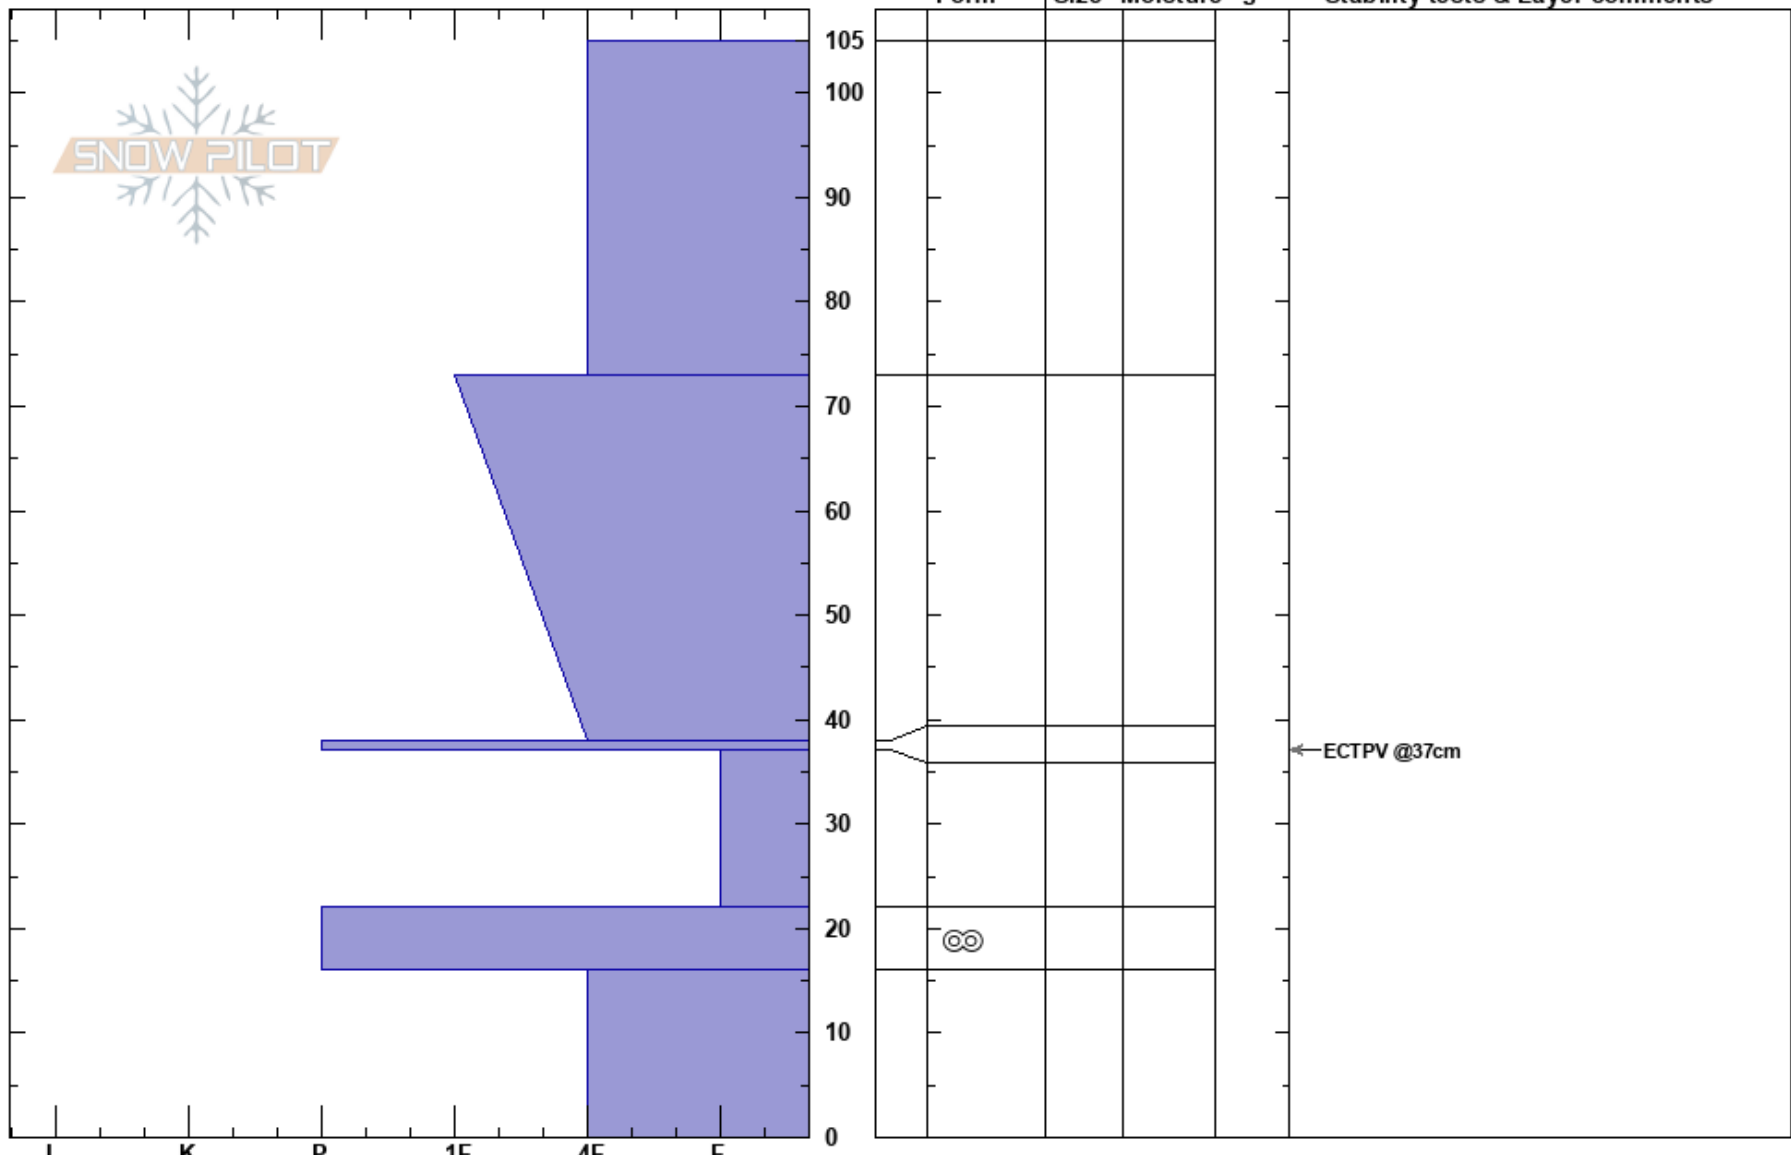

The Claw
 Teton Range
 WY
 Elevation: 9200 ft
 Aspect: N

Carol Viau
 12/05/2023 - 12:15pm
 Co-ord: 43.48492N, -110.95585W
 Slope Angle: 20°
 Wind Loading:

Stability:
 Air Temperature: 37°C
 Sky Cover: FEW
 Precipitation: NO
 Wind:
 HS: 105
 PF: 27 38-37cm: Problematic layer
 PS: 5

Specifics: Collapsing, widespread; Cracking; Recent avalanche activity on similar slopes

Notes: