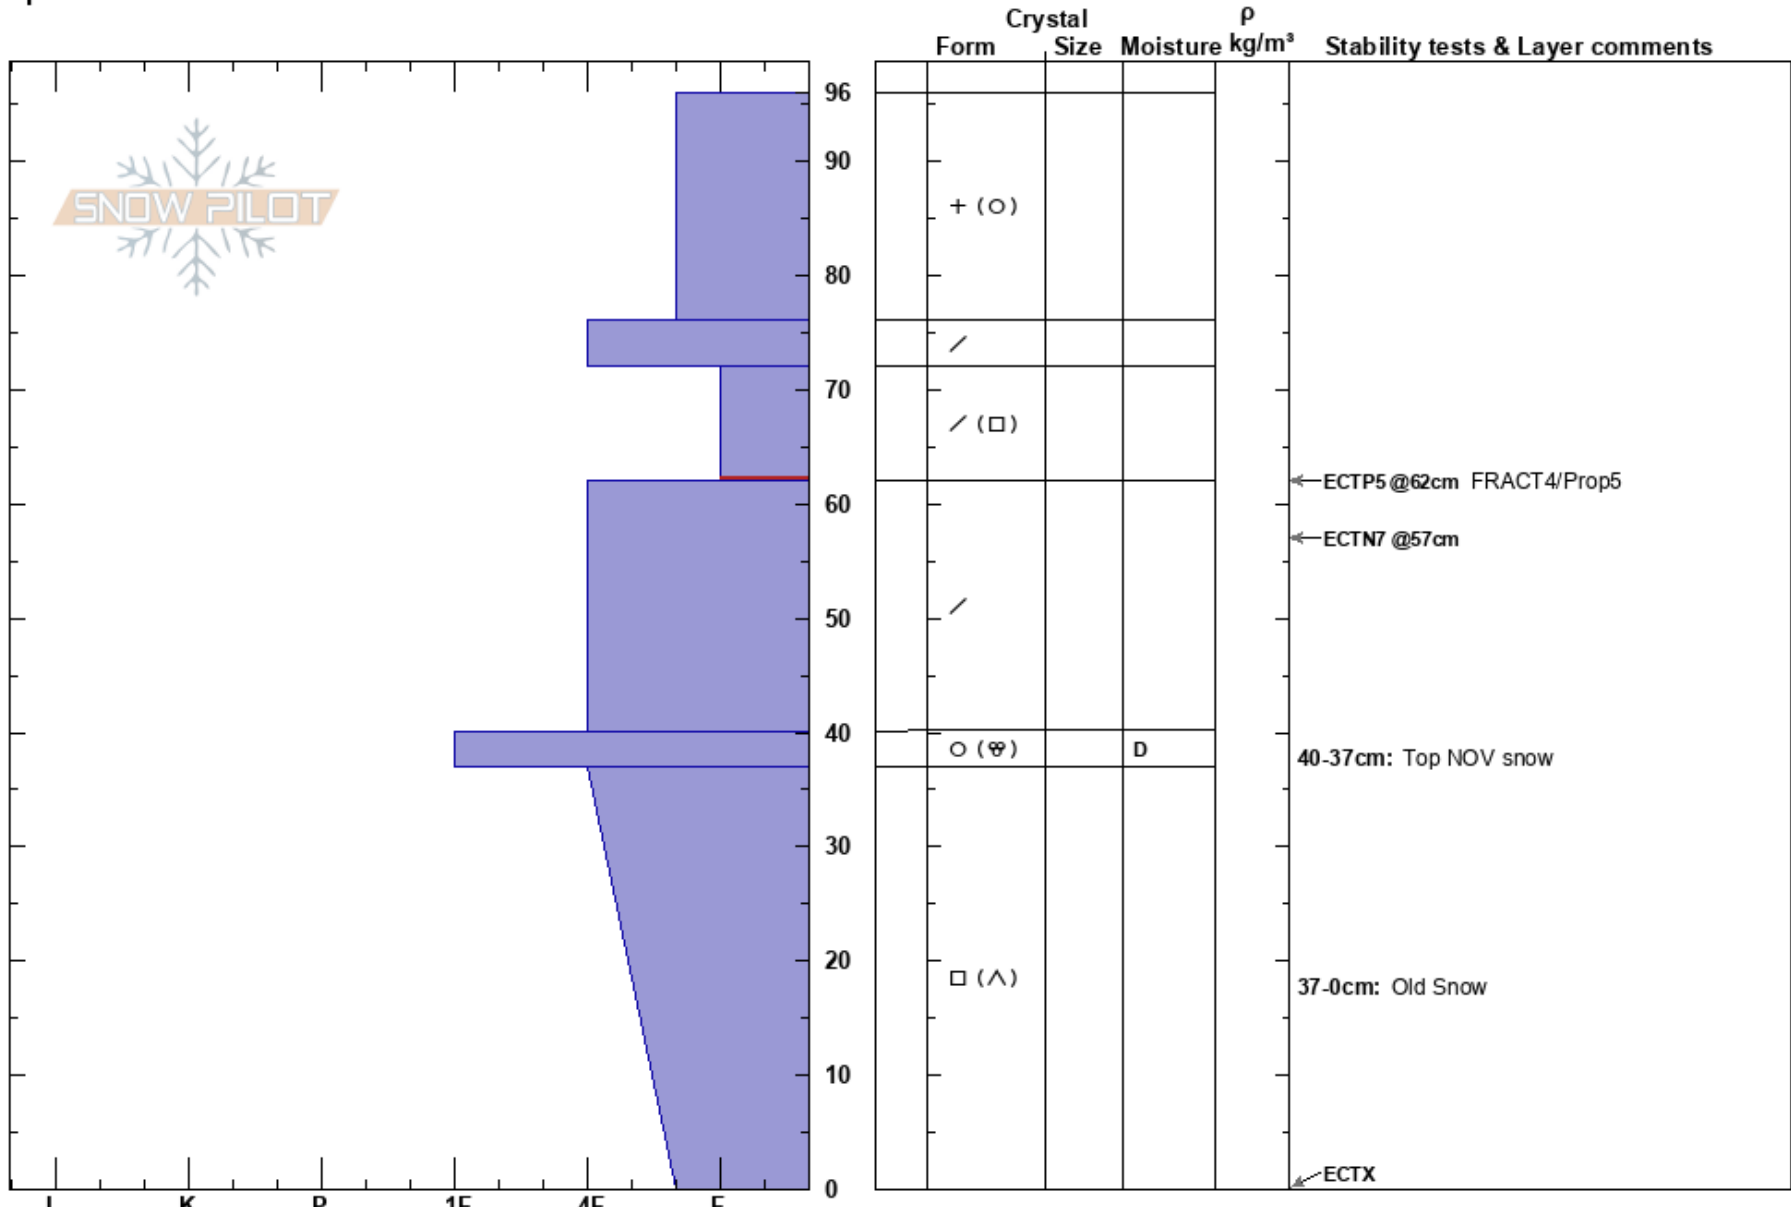

Grizzly Peak (Bear Den)  
 Absaroka  
 WY  
**Elevation:** 8637 ft  
**Aspect:** 45°  
**Specifics:**

Dan Schmidt  
 12/05/2023 - 10:55am  
**Co-ord:** 44.47032N, -110.15944W  
**Slope Angle:** 25°  
**Wind Loading:**

**Stability:** Poor  
**Air Temperature:** 1°C  
**Sky Cover:** OVC  
**Precipitation:** NO  
**Wind:** SW Calm

**HS:** 96  
**PF:** 60  
**PS:** 15  
**Layer Notes:**  
 72-62cm: Problematic layer  
 40-37cm: Top NOV snow  
 37-0cm: Old Snow

**Notes:** Noted a widespread propagating layer within the most recent snowfall. Speculate cause as temperature change in storm snow. Minimal cracking and some collapsing observed on up track. No significant natural activity in area or on ski of early season snowpack. (GROM score:2)