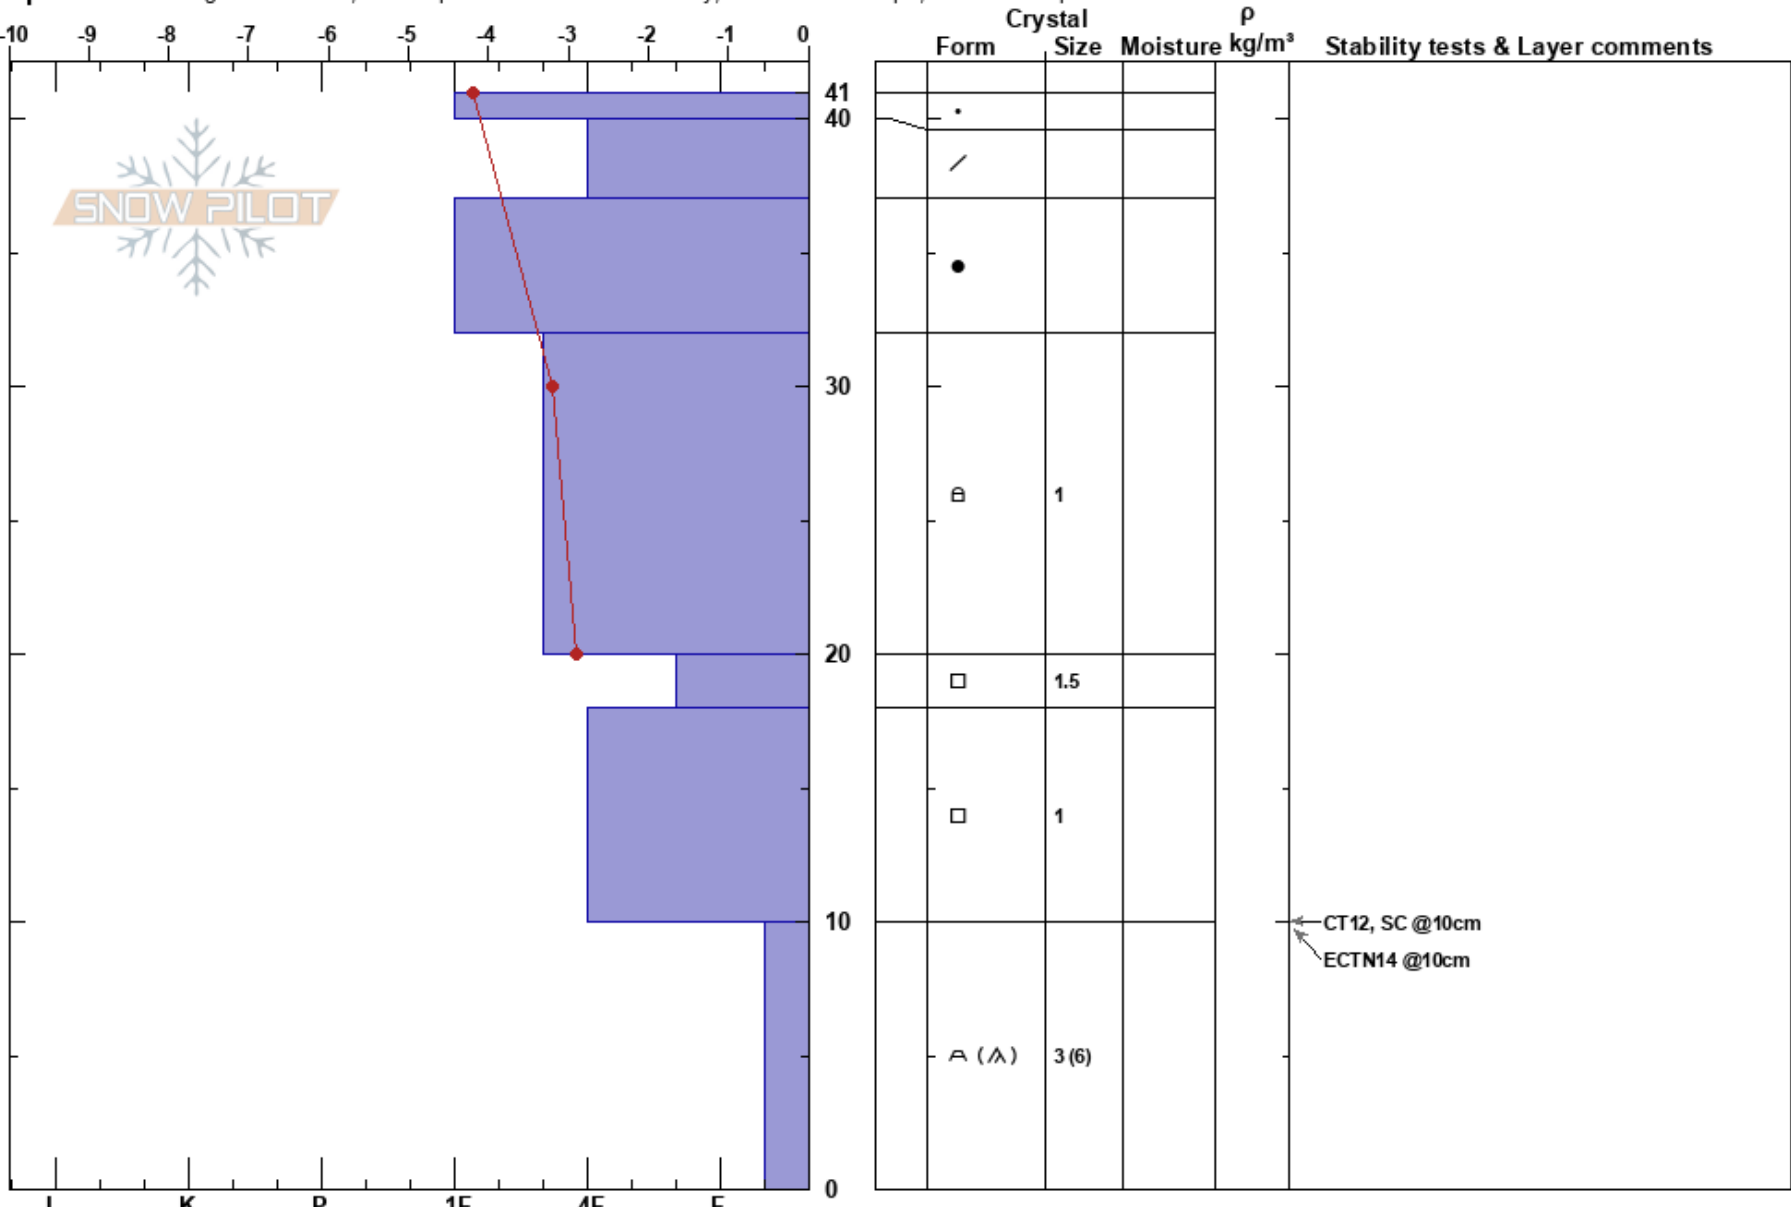

Aidas  
 Carson Range  
 NV  
 Elevation: 8865 ft  
 Aspect: N

wendy antibus  
 12/05/2023 - 2:00pm  
 Co-ord: 39.31945N, -119.89009W  
 Slope Angle: 32°  
 Wind Loading: previous

Stability:  
 Air Temperature: 2°C  
 Sky Cover: FEW  
 Precipitation: NO  
 Wind: SW Light Breeze

HS:41  
 PF: 20  
 PS: 15  
 10-0cm: Problematic layer

Specifics: Pit dug in a Ski Area; Pit is representative of backcountry; Ski tracks on slope; We skied slope

Notes: pit dug approx 50' below previous snow pit on wind loaded L side of Aidas