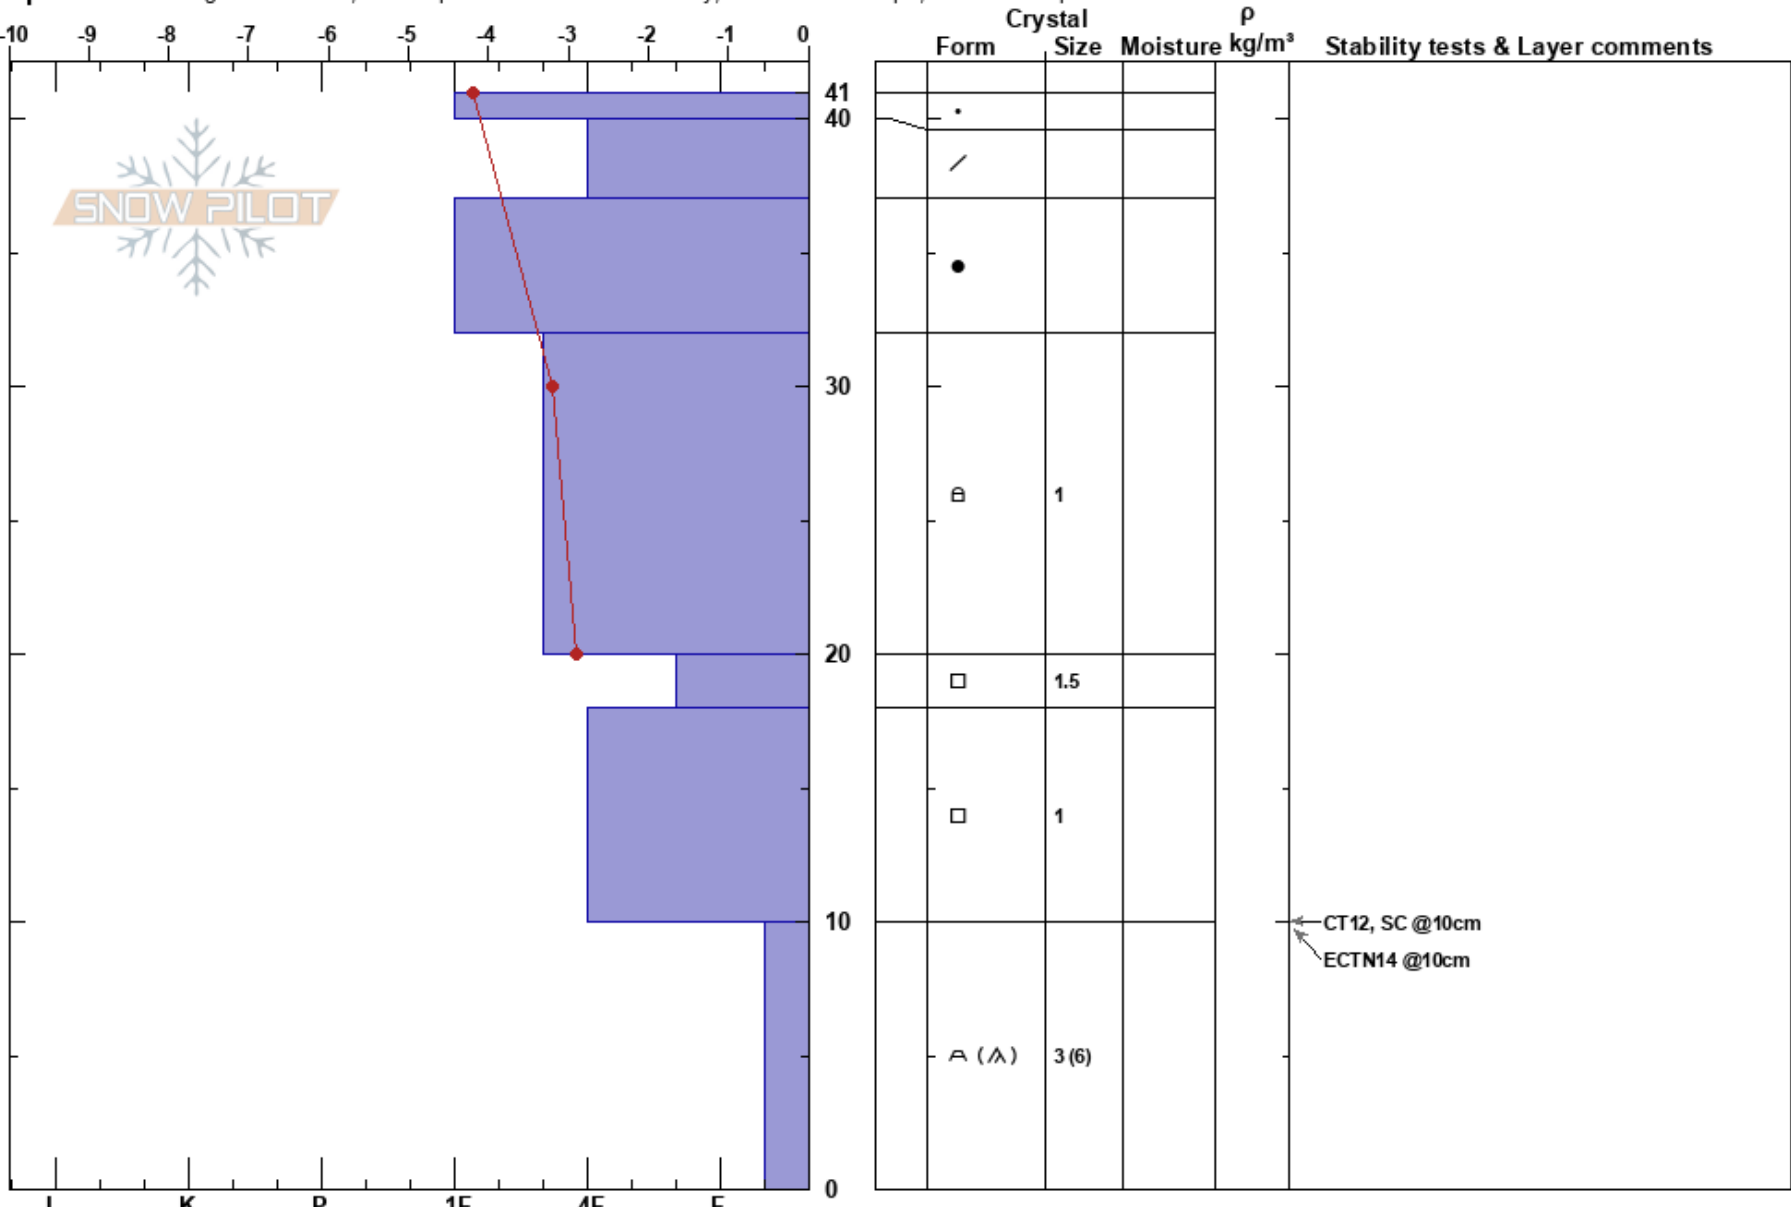

Aidas
 Carson Range
 NV
 Elevation: 8865 ft
 Aspect: N

wendy antibus
 12/05/2023 - 2:00pm
 Co-ord: 39.31945N, -119.89009W
 Slope Angle: 32°
 Wind Loading: previous

Stability:
 Air Temperature: 2°C
 Sky Cover: FEW
 Precipitation: NO
 Wind: SW Light Breeze

HS:41
 PF: 20
 PS: 15
 10-0cm: Problematic layer

Specifics: Pit dug in a Ski Area; Pit is representative of backcountry; Ski tracks on slope; We skied slope

Notes: pit dug approx 50' below previous snow pit on wind loaded L side of Aidas