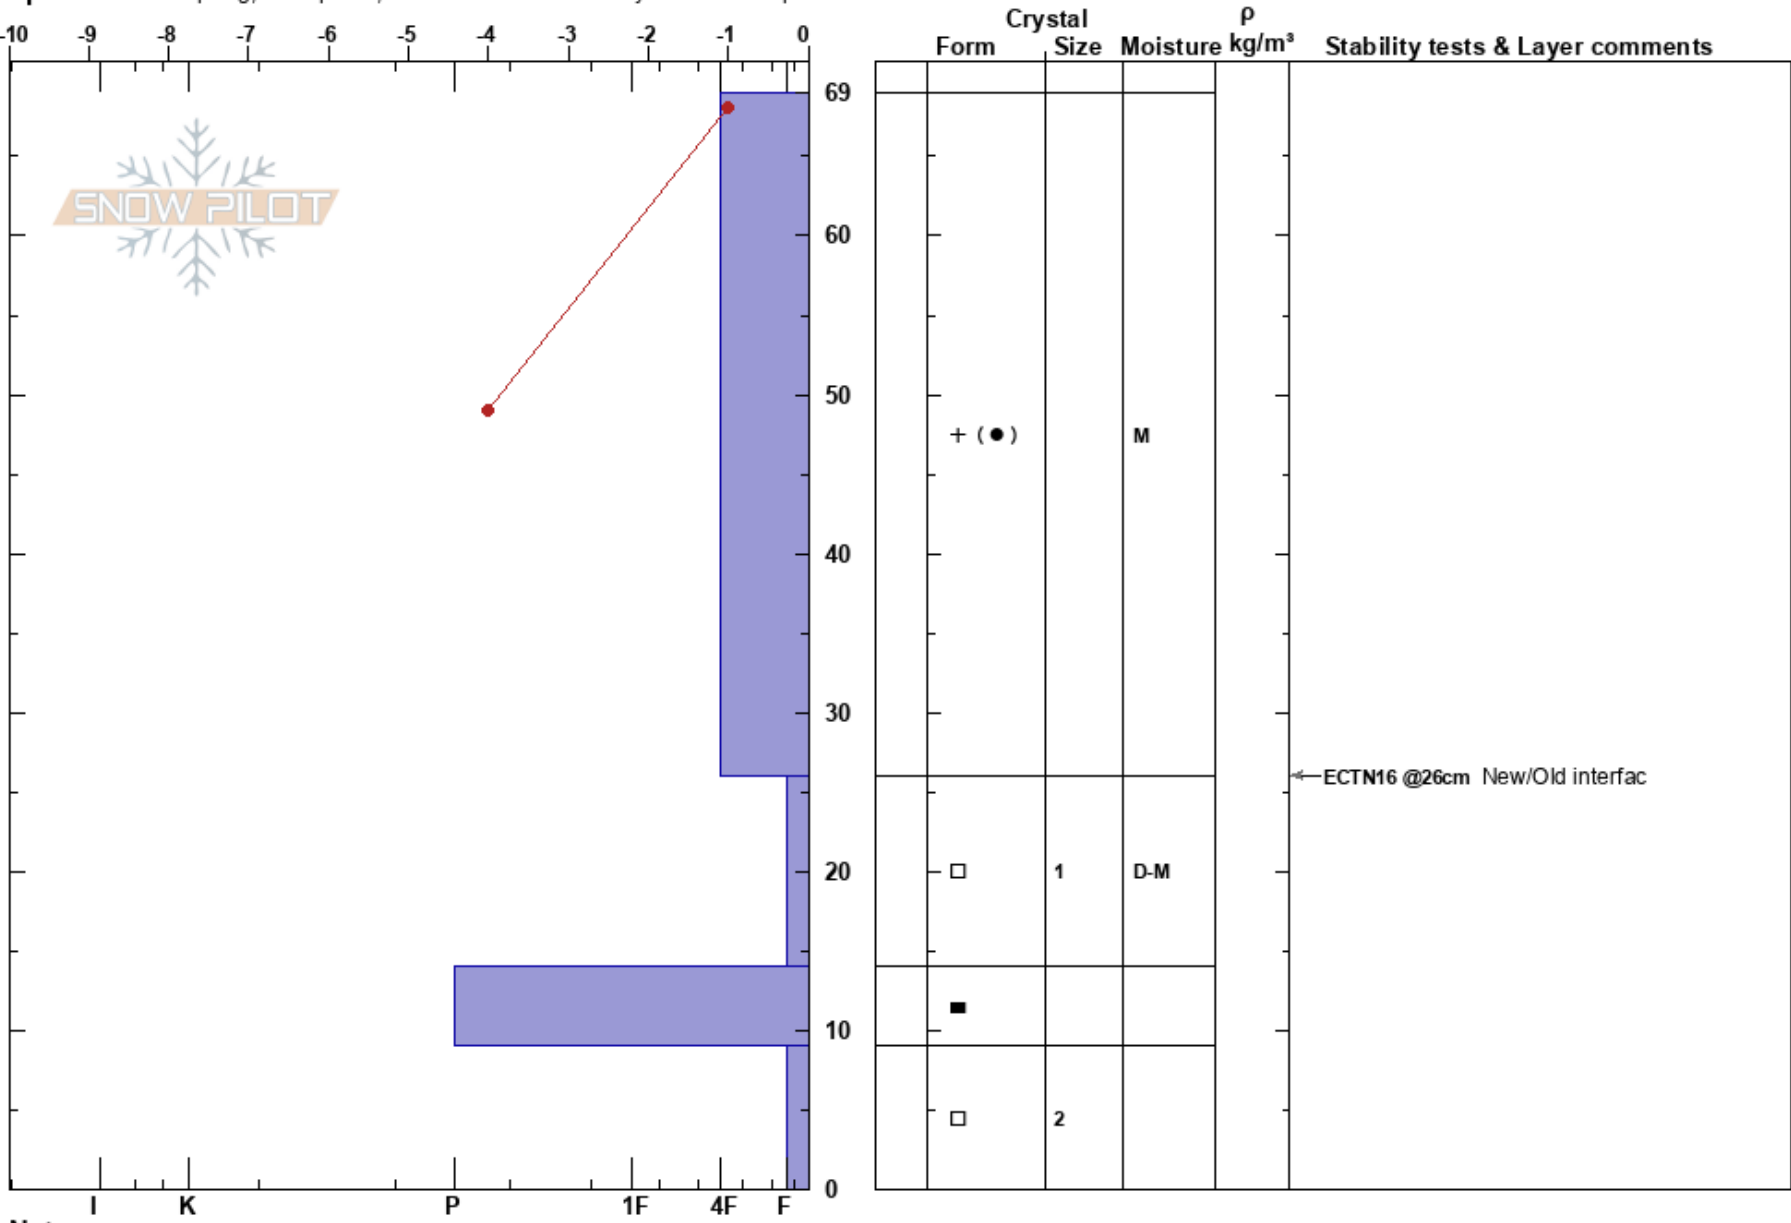

Elly 9260' East Aspect  
 Teton Range  
 WY  
**Elevation:** 9260 ft  
**Aspect:** E  
**Specifics:** Collapsing, widespread; Recent avalanche activity on similar slopes

Travis Baldwin  
 12/05/2023 - 12:00pm  
**Co-ord:** 43.47716N, -110.94954W  
**Slope Angle:** 21°  
**Wind Loading:**

**Stability:** Poor **HS:** 69 **Layer Notes:**  
**Air Temperature:** 2°C **PF:** 55 26-14cm: Problematic layer  
**Sky Cover:** FEW  
**Precipitation:** NO  
**Wind:** SW Light Breeze

**Notes:** Widespread collapsing in the area. Remote triggered a D2.5 a couple hundred yards away from this pit location about an hour later on NE slope. Broke in steep rocky terrain at convex rollover. A good amount of moisture in the snowpack including the facets under the new slab. You could almost make a snowball.