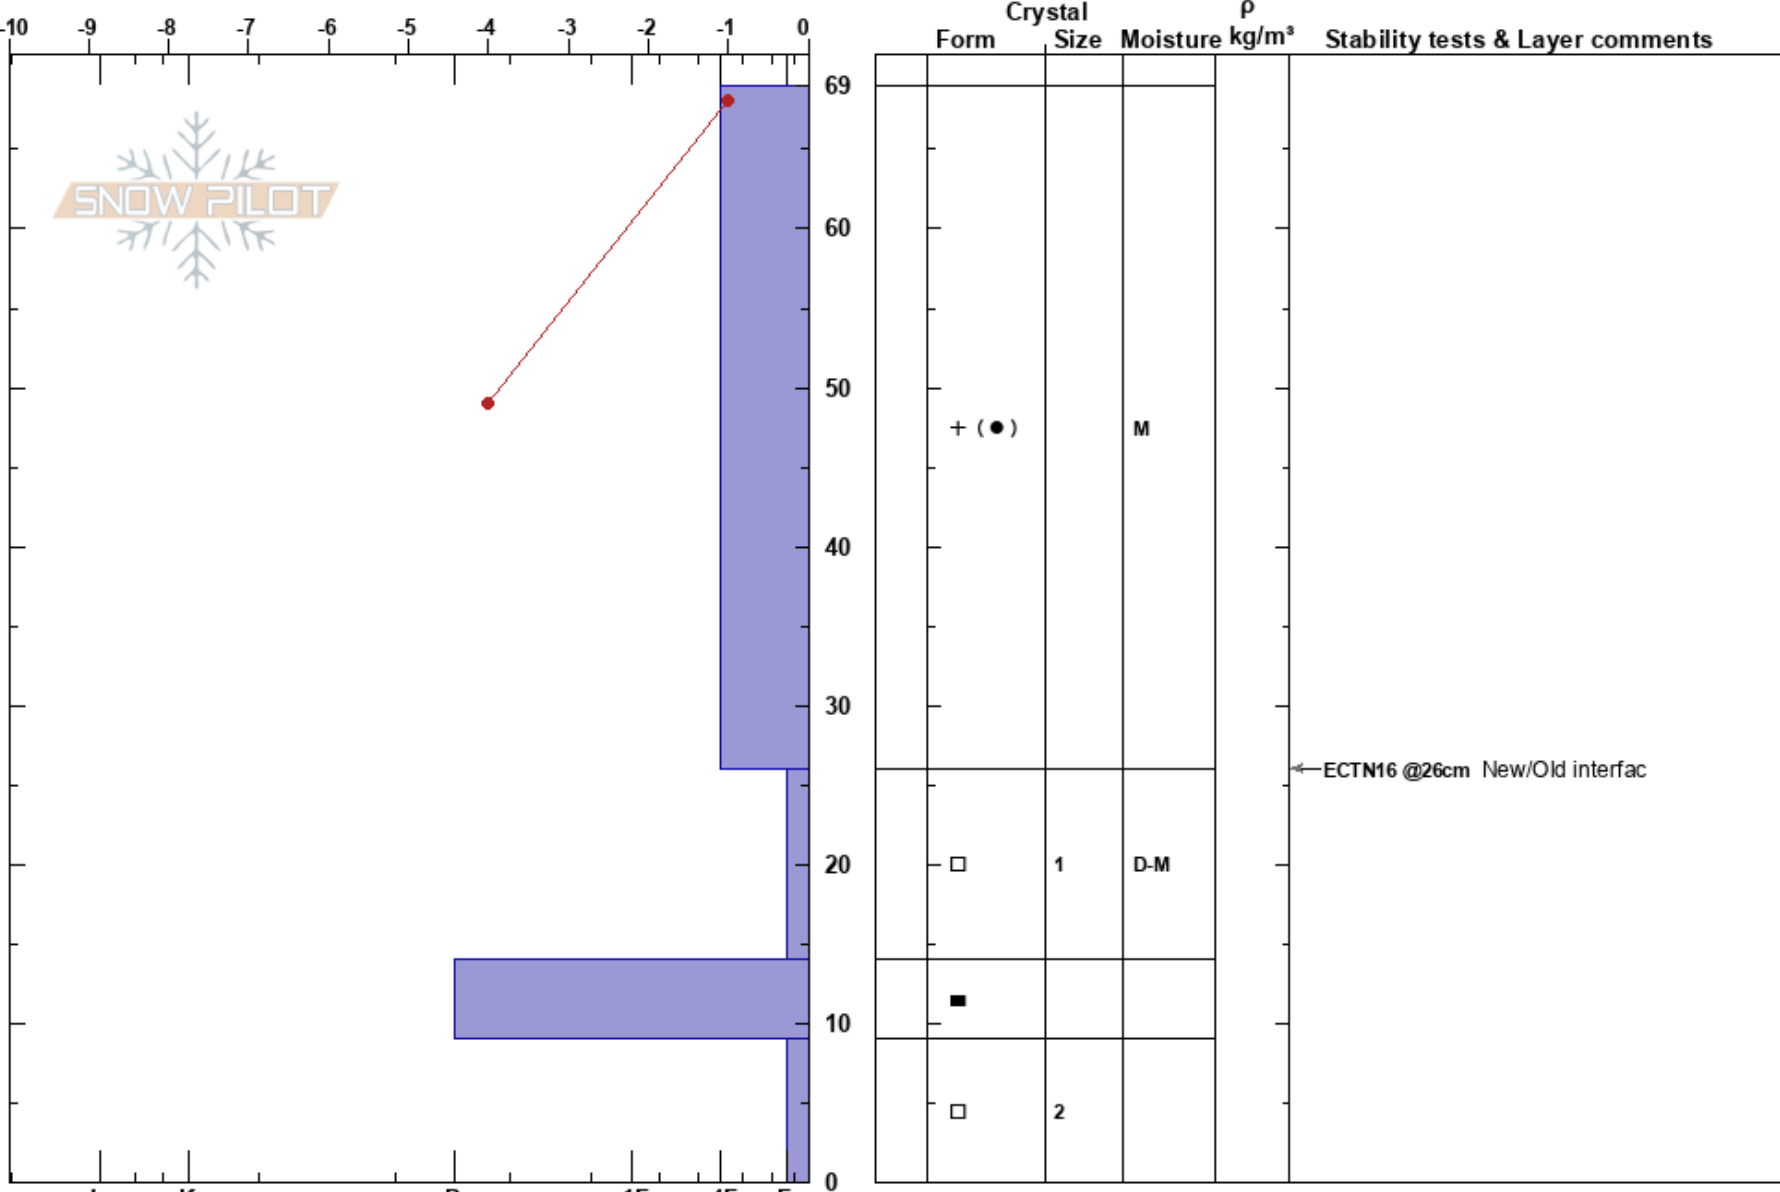

PF: 55

26-14cm: Problematic layer

WY

Co-ord: 43.47716N, -110.94954W

Sky Cover: FEW

Elevation: 9260 ft

Slope Angle: 21°

Precipitation: NO

Aspect: E

Wind Loading:

Wind: SW Light Breeze

Specifics: Collapsing, widespread; Recent avalanche activity on similar slopes

Notes: Widespread collapsing in the area. Remote triggered a D2.5 a couple hundred yards away from this pit location about an hour later on NE slope. Broke in steep rocky terrain at convex rollover. A good amount of moisture in the snowpack including the facets under the new slab. You could almost make a snowball.