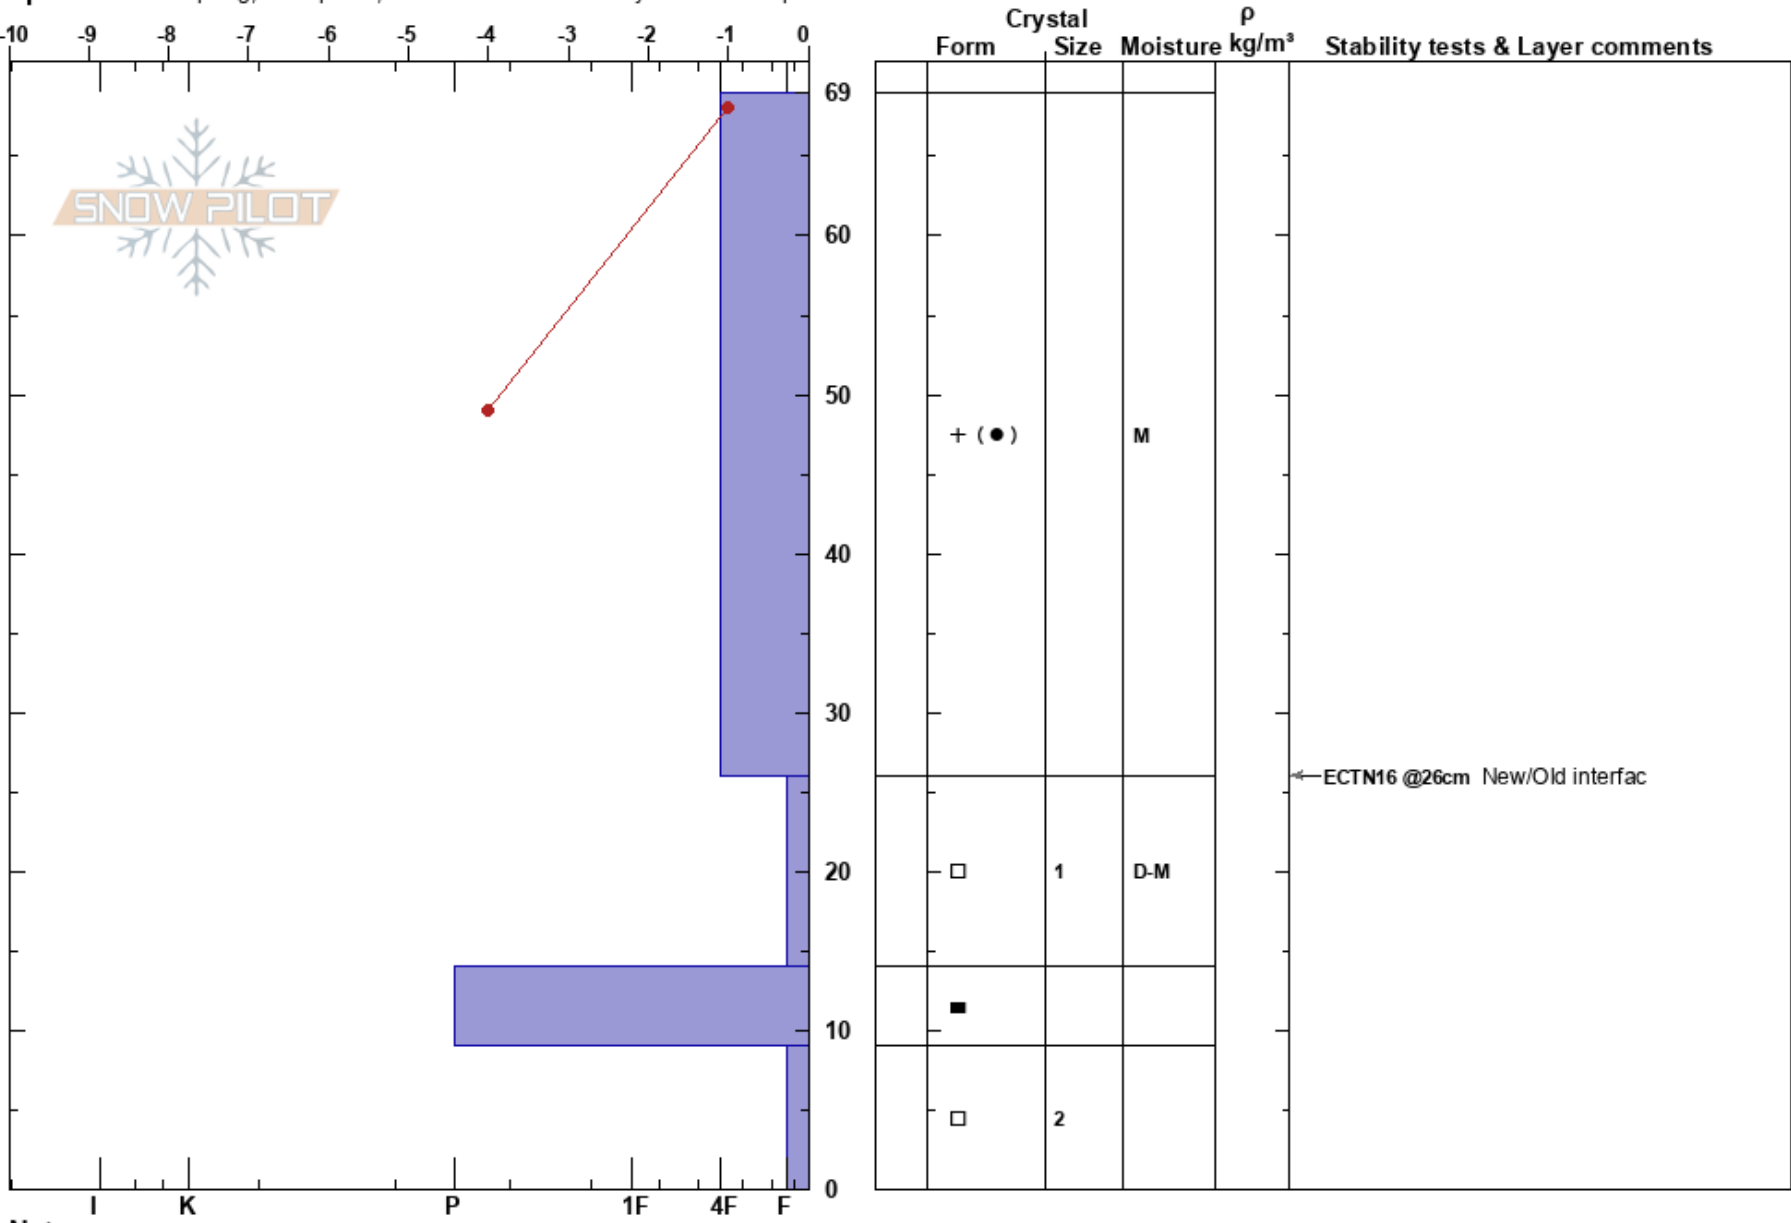

Elly 9260' East Aspect
 Teton Range
 WY
Elevation: 9260 ft
Aspect: E
Specifics: Collapsing, widespread; Recent avalanche activity on similar slopes

Travis Baldwin
 12/05/2023 - 12:00pm
Co-ord: 43.47716N, -110.94954W
Slope Angle: 21°
Wind Loading:

Stability: Poor **HS:** 69 **Layer Notes:**
Air Temperature: 2°C **PF:** 55 26-14cm: Problematic layer
Sky Cover: FEW
Precipitation: NO
Wind: SW Light Breeze

Notes: Widespread collapsing in the area. Remote triggered a D2.5 a couple hundred yards away from this pit location about an hour later on NE slope. Broke in steep rocky terrain at convex rollover. A good amount of moisture in the snowpack including the facets under the new slab. You could almost make a snowball.