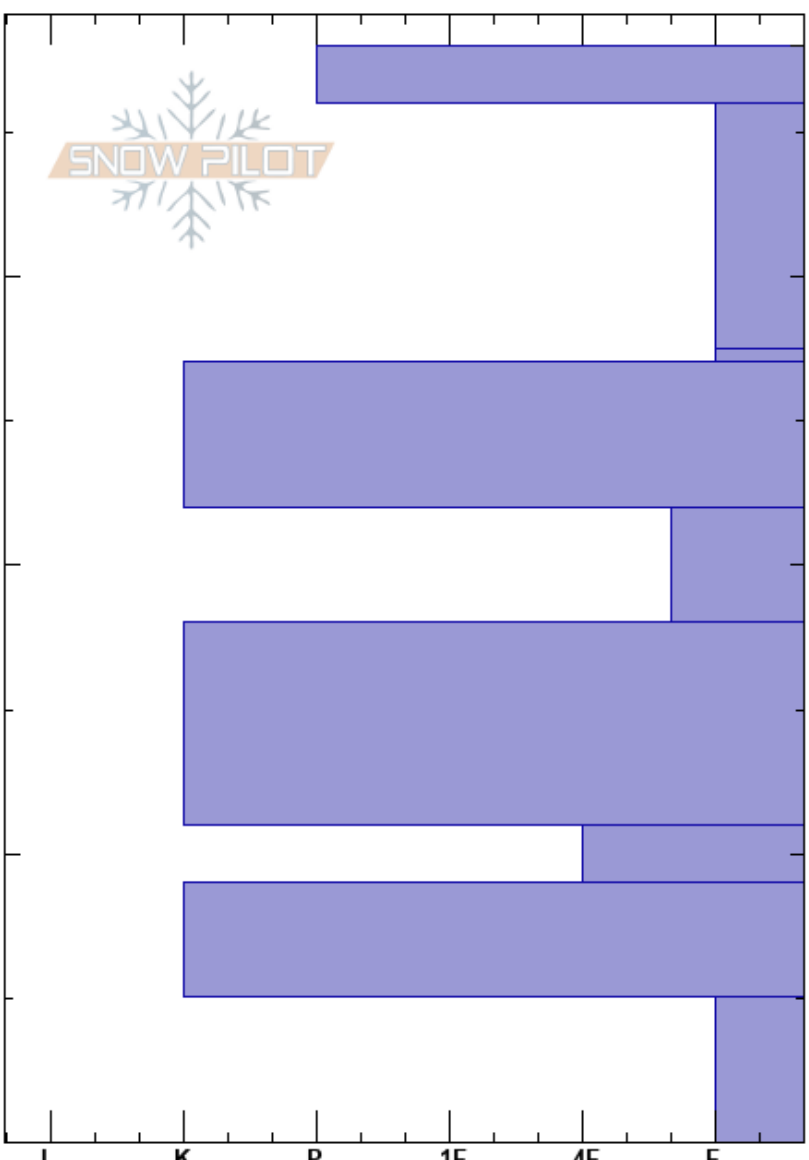

Mt. Judah
 Central Sierra
 CA
 Elevation: 7980 ft
 Aspect: 1°
 Specifics:

Steve Reynaud
 12/05/2023 - 12:05pm
 Co-ord: 39.30576N, -120.31657W
 Slope Angle: 28°
 Wind Loading: no

Stability: Good
 Air Temperature:
 Sky Cover: CLR
 Precipitation: NO
 Wind: SW Light Breeze

HS:38
 5-0cm: Striations

Crystal Form	Crystal		ρ kg/m ³	Stability tests & Layer comments
	Size	Moisture		
=				
●	1-1.5	M		
∨	2-4			
=				
⊖	2-4	W		
=				
□	2-4	W		
=				
□	4-6	W		

← ECTN14 @27cm
 ← CT22, BRK @27cm
 ← PST100/100 (X) @27cm

5-0cm: Striations

Notes: Snowpit dug in NTL terrain.