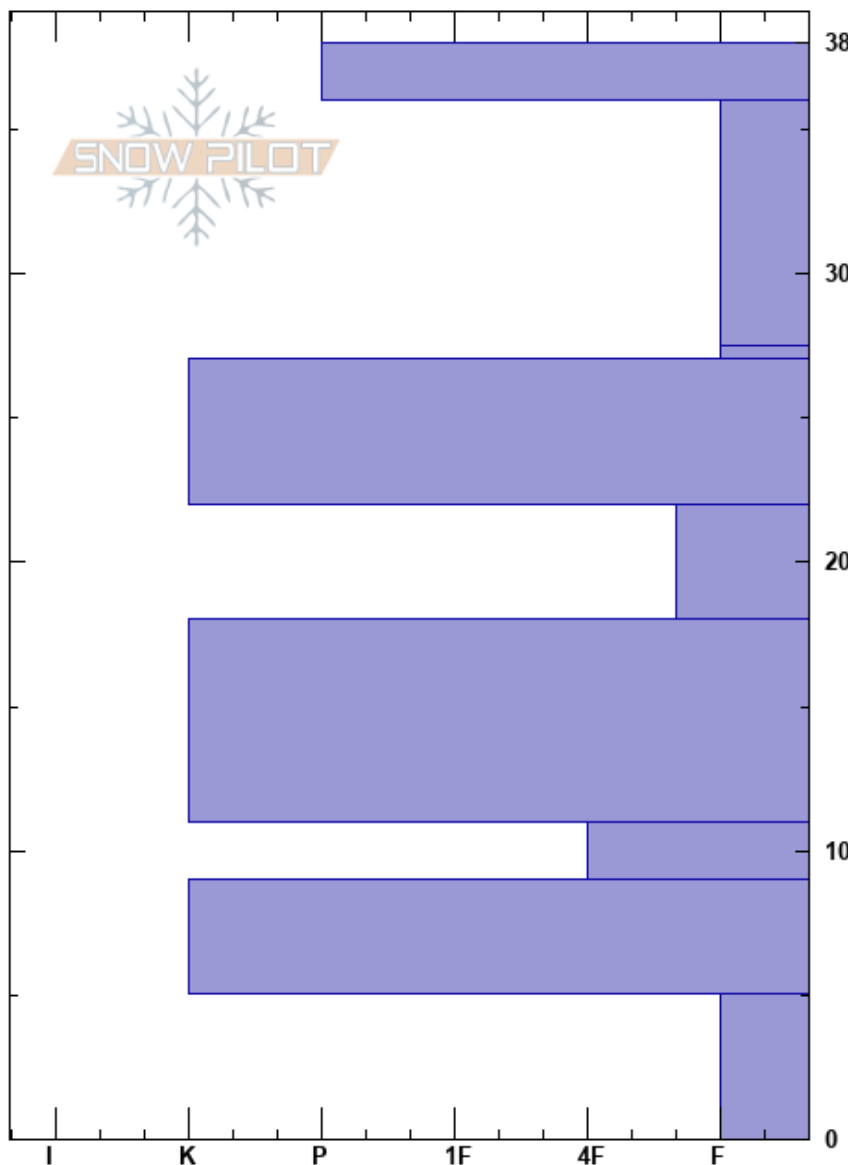

Mt. Judah
 Central Sierra
 CA
 Elevation: 7980 ft
 Aspect: 1°
 Specifics:

Steve Reynaud
 12/05/2023 - 12:05pm
 Co-ord: 39.30576N, -120.31657W
 Slope Angle: 28°
 Wind Loading: no

Stability: Good
 Air Temperature:
 Sky Cover: CLR
 Precipitation: NO
 Wind: SW Light Breeze

HS:38
 5-0cm: Striations

Crystal Form	Crystal		ρ kg/m ³	Stability tests & Layer comments
	Size	Moisture		
=				
●	1-1.5	M		
∨	2-4			
=				
⊖	2-4	W		
=				
□	2-4	W		
=				
□	4-6	W		

← ECTN14 @27cm
 ← CT22, BRK @27cm
 ← PST100/100 (X) @27cm

5-0cm: Striations

Notes: Snowpit dug in NTL terrain.