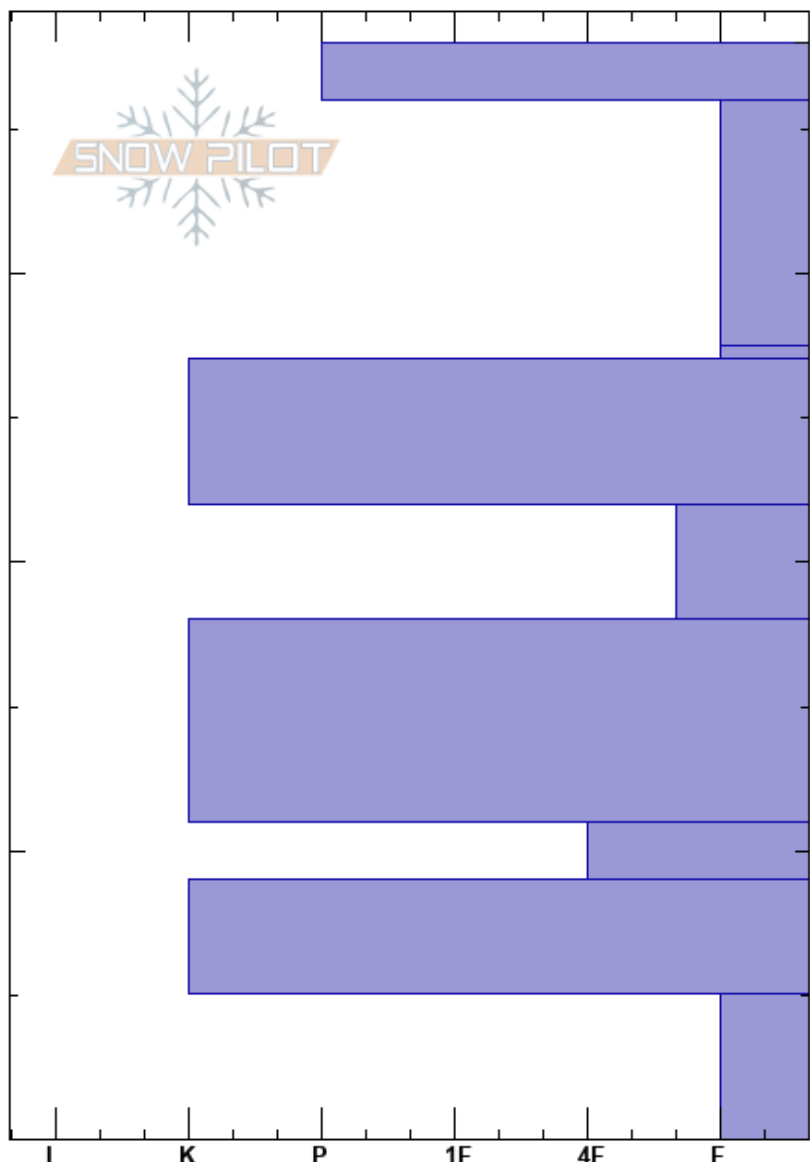

Mt. Judah
 Central Sierra
 CA
 Elevation: 7980 ft
 Aspect: 1°
 Specifics:

Steve Reynaud
 12/05/2023 - 12:05pm
 Co-ord: 39.30576N, -120.31657W
 Slope Angle: 28°
 Wind Loading: no

Stability: Good
 Air Temperature:
 Sky Cover: CLR
 Precipitation: NO
 Wind: SW Light Breeze

HS:38
 5-0cm: Striations

Crystal Form	Crystal		ρ kg/m ³	Stability tests & Layer comments
	Size	Moisture		
=				
●	1-1.5	M		
∨	2-4			← ECTN14 @27cm ← CT22, BRK @27cm ← PST100/100 (X) @27cm
=				
⊖	2-4	W		
=				
□	2-4	W		
=				
□	4-6	W		5-0cm: Striations

Notes: Snowpit dug in NTL terrain.