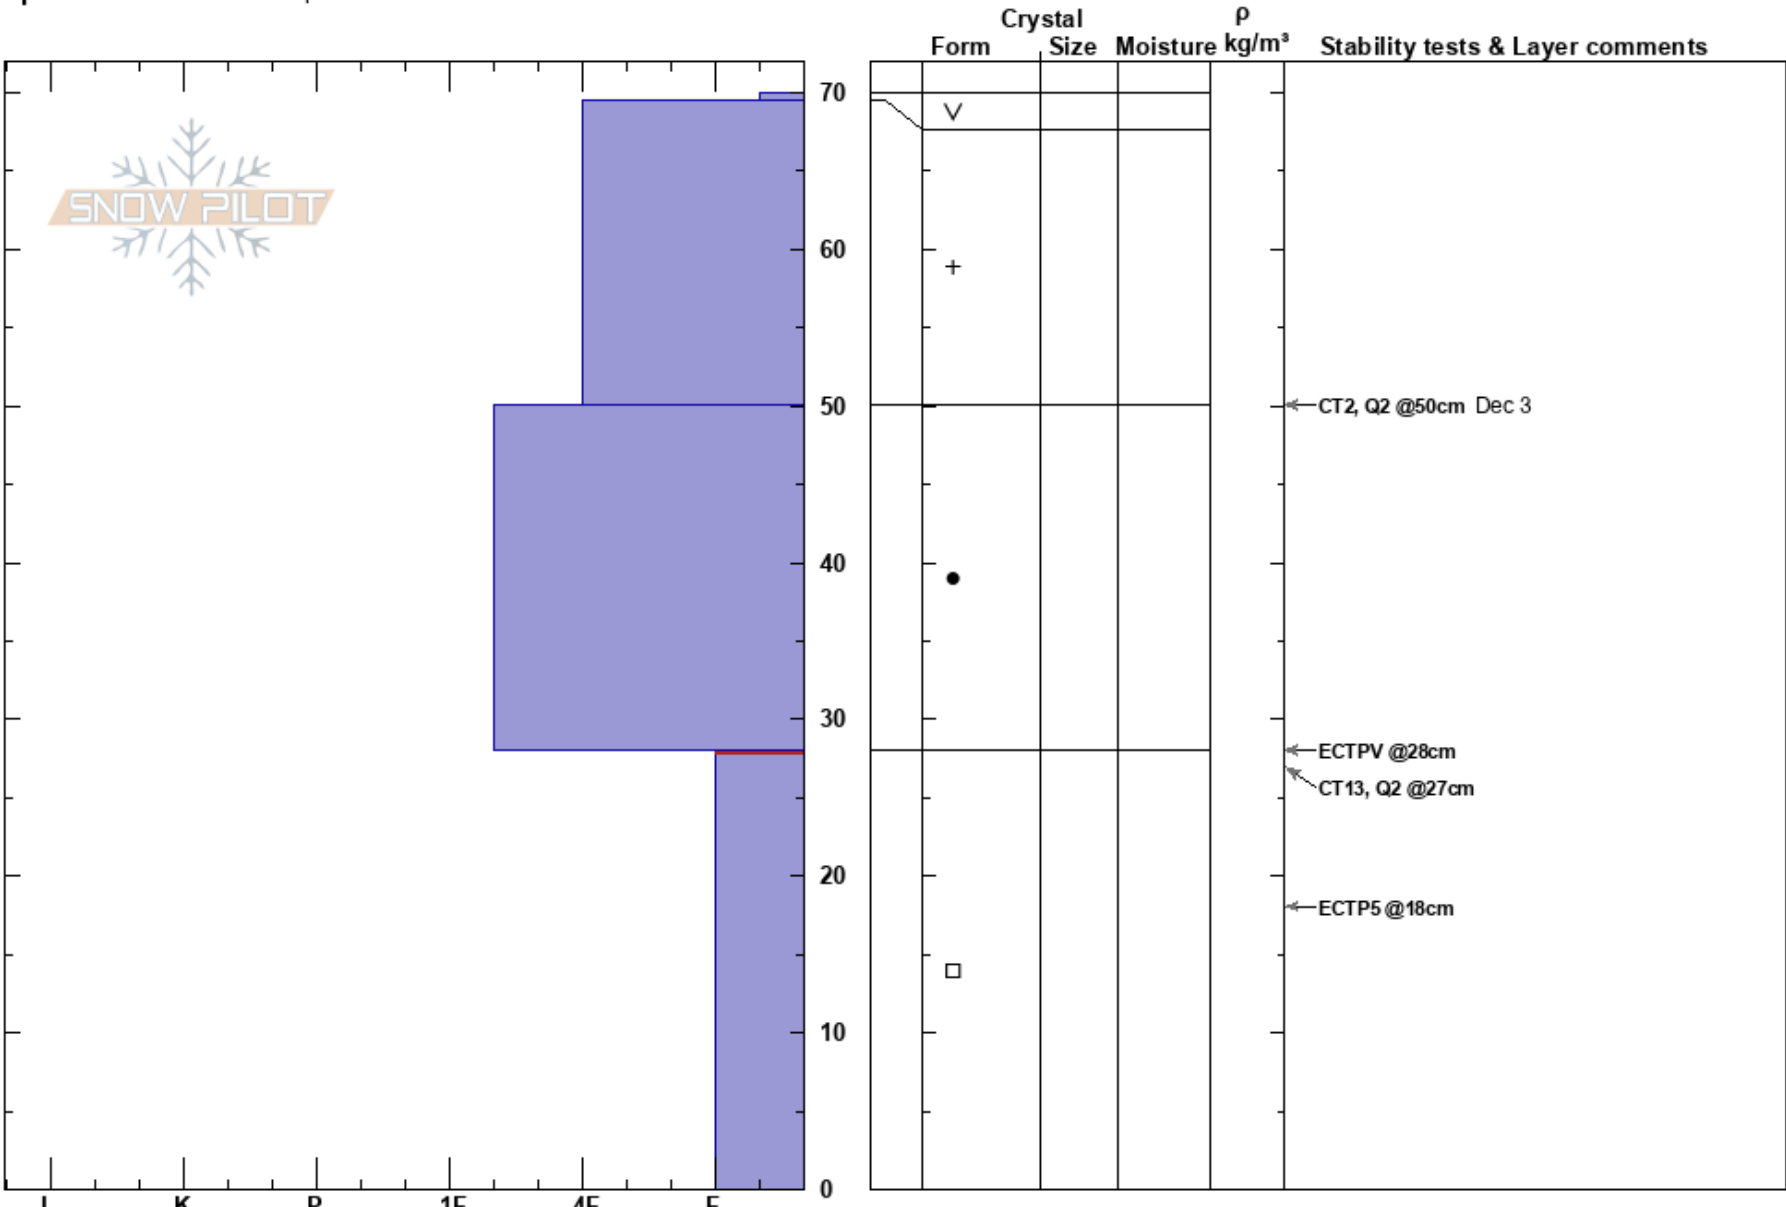

Pebble Backcountry 12-5  
 Portneuf Range  
 ID  
 Elevation: 8750 ft  
 Aspect: NE  
 Specifics: Ski tracks on slope

Jack Mitchell  
 12/05/2023 - 11:30am  
 Co-ord: 42.77376N, -112.13939W  
 Slope Angle: 24°  
 Wind Loading: previous

Stability:  
 Air Temperature: 3.5°C  
 Sky Cover: FEW  
 Precipitation: NO  
 Wind: SW Calm

HS: 70  
 PF: 40  
 PS: 20  
 28-0cm: Problematic layer

Notes: