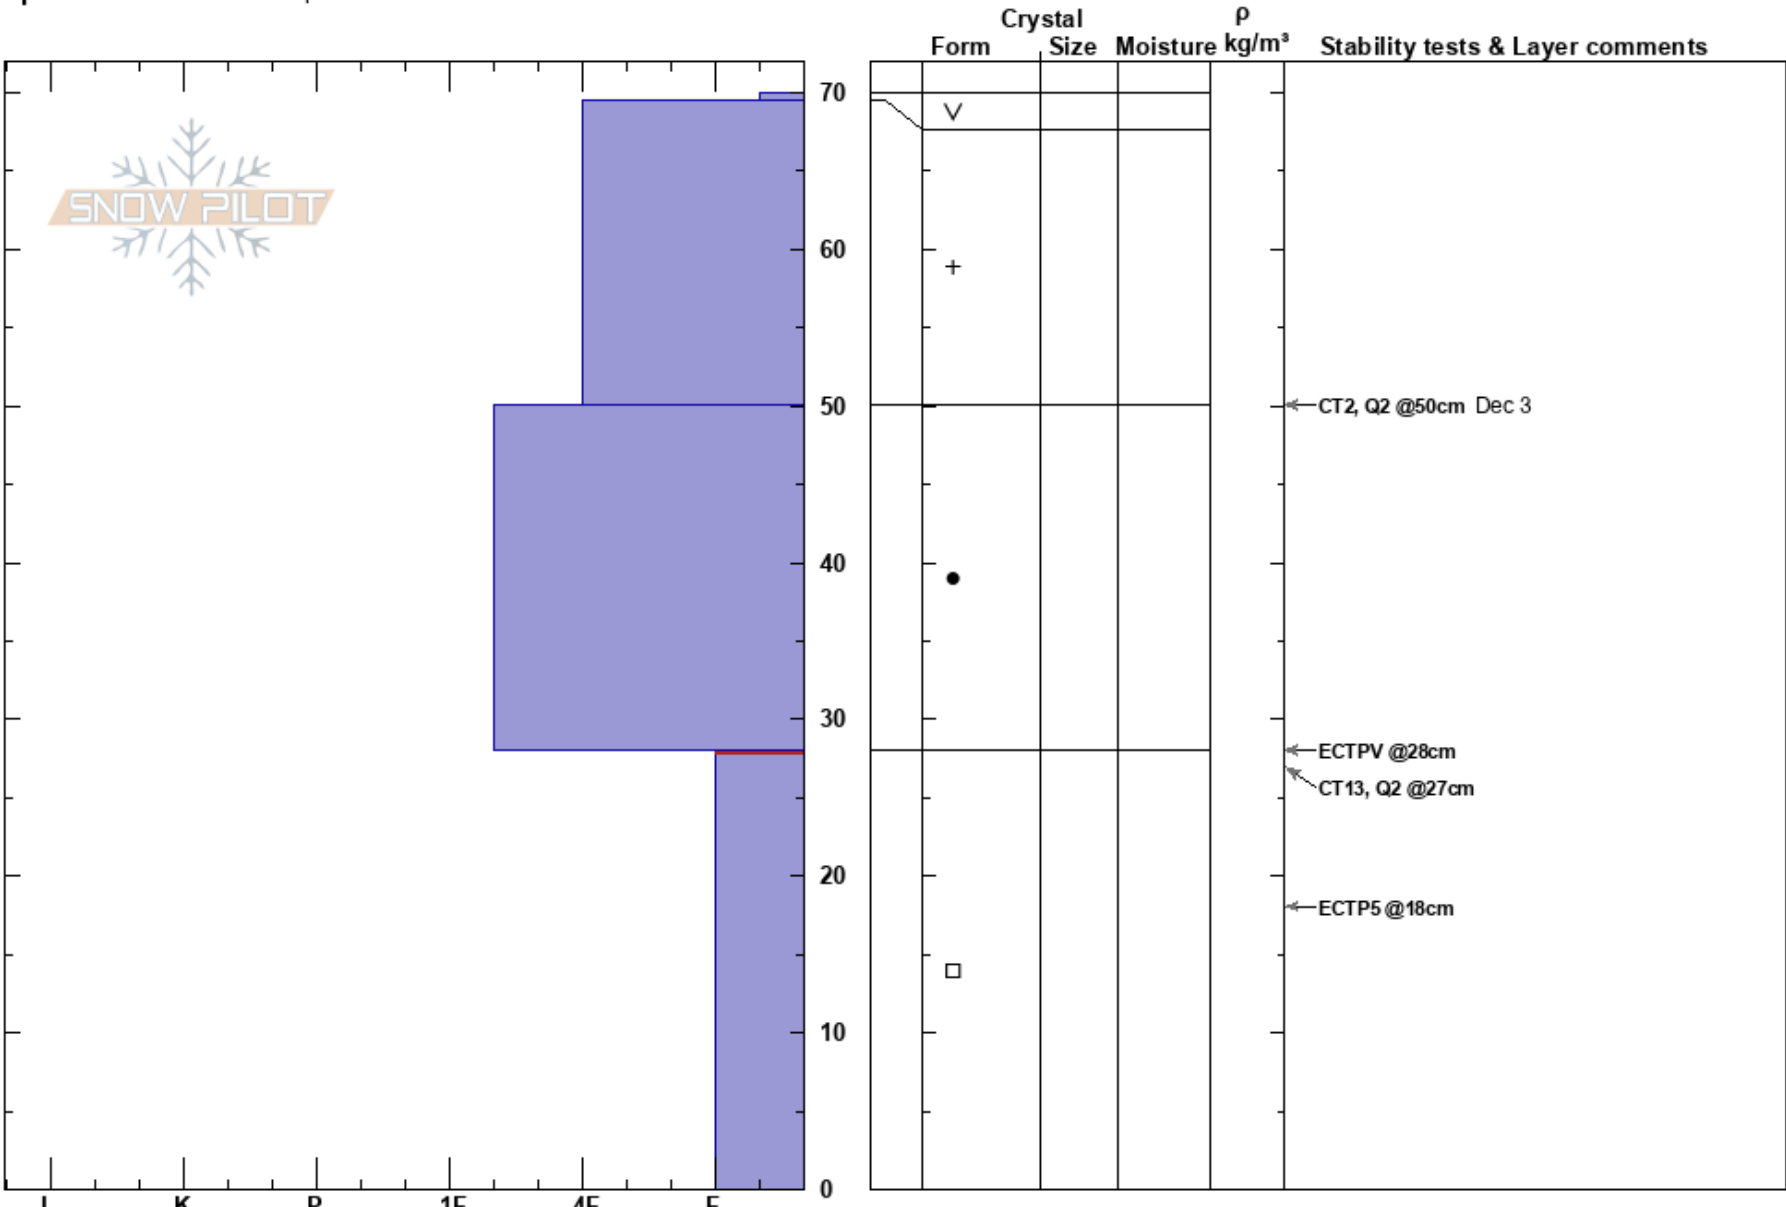

Pebble Backcountry 12-5
 Portneuf Range
 ID
 Elevation: 8750 ft
 Aspect: NE
 Specifics: Ski tracks on slope

Jack Mitchell
 12/05/2023 - 11:30am
 Co-ord: 42.77376N, -112.13939W
 Slope Angle: 24°
 Wind Loading: previous

Stability:
 Air Temperature: 3.5°C
 Sky Cover: FEW
 Precipitation: NO
 Wind: SW Calm

HS: 70
 PF: 40
 PS: 20
 28-0cm: Problematic layer

Notes: