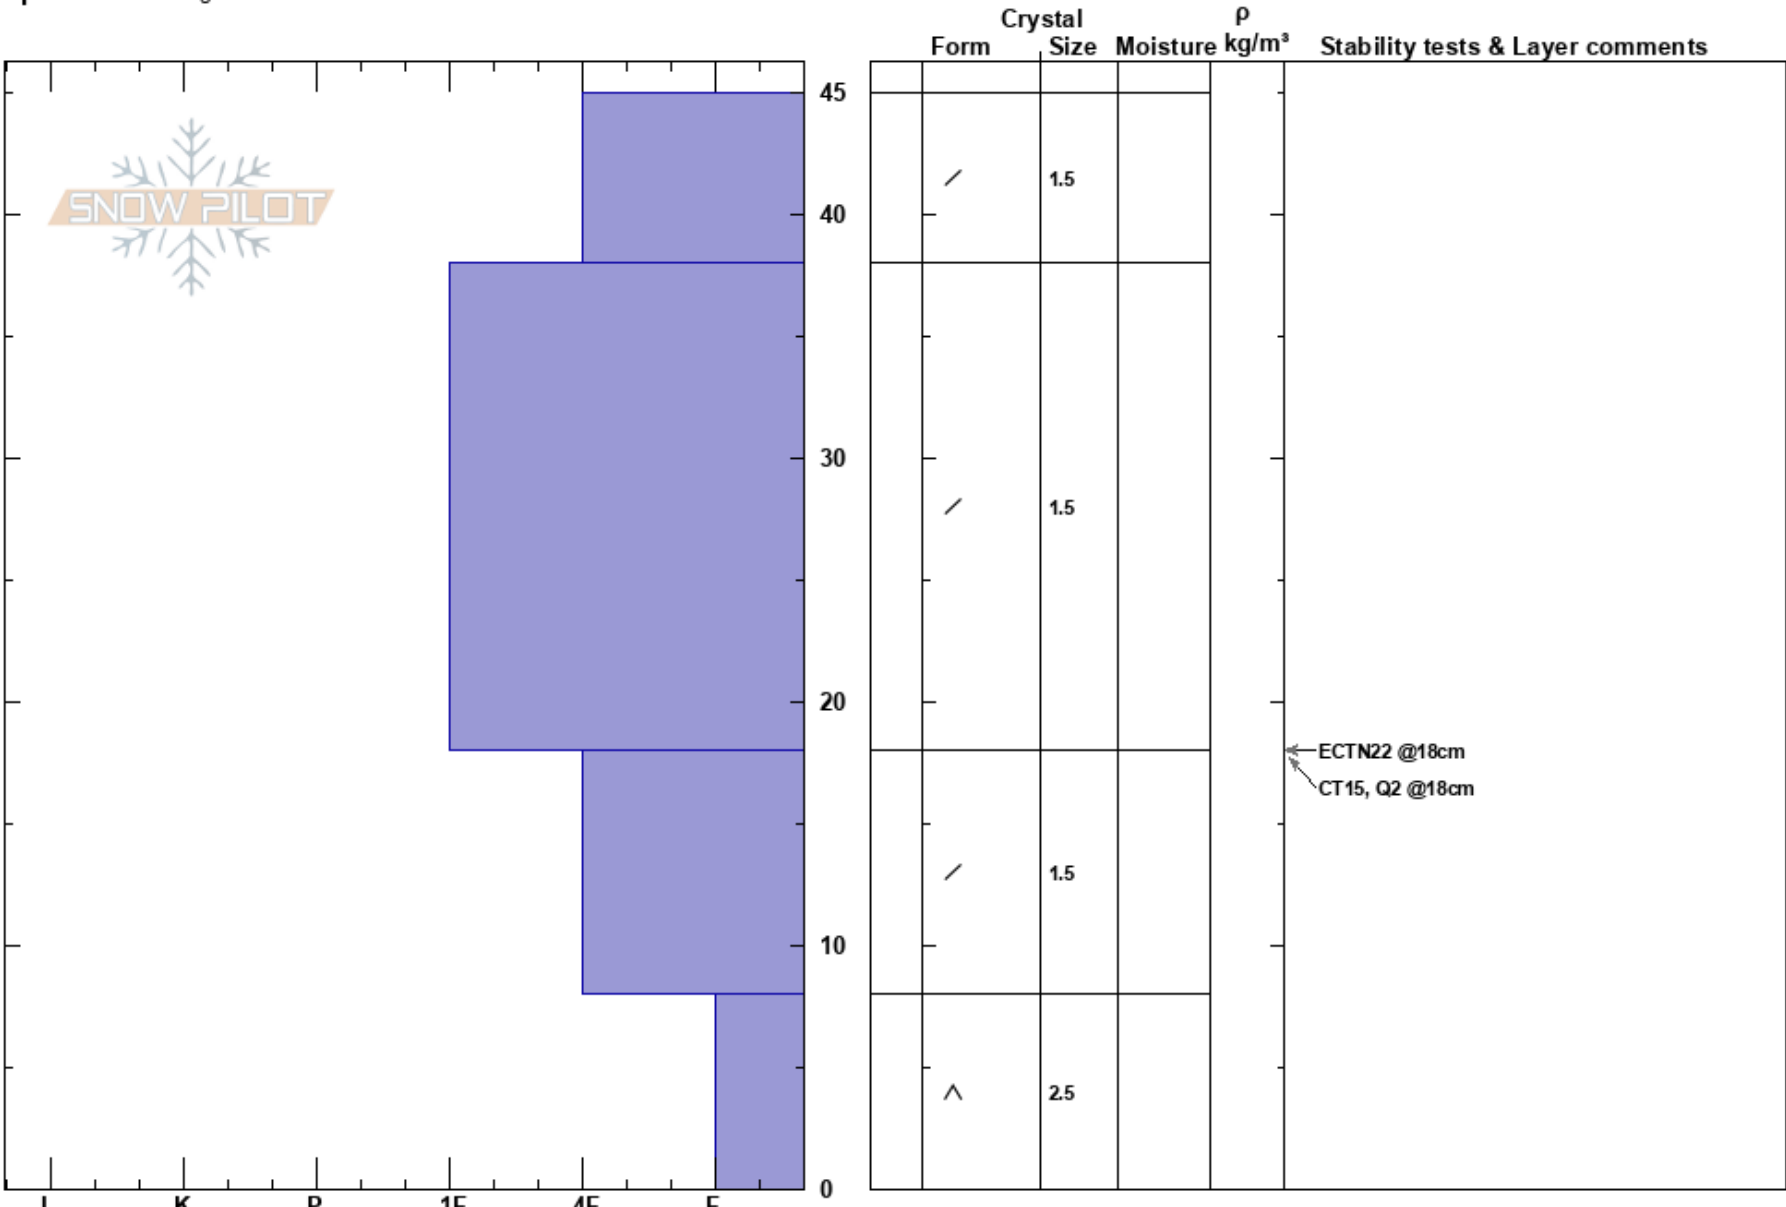

Andesite
 Madison Range-N
 MT
 Elevation: 8300 ft
 Aspect: 107°
 Specifics: Pit dug in a Ski Area

Ryan Fell
 12/05/2023 - 12:00pm
 Co-ord: 45.26051N, -111.41213W
 Slope Angle: 23°
 Wind Loading:

Stability:
 Air Temperature: 35°F
 Sky Cover: BKN
 Precipitation: NO
 Wind: W Calm

HS:45
 Layer Notes:
 18-8cm: Problematic layer

Notes: