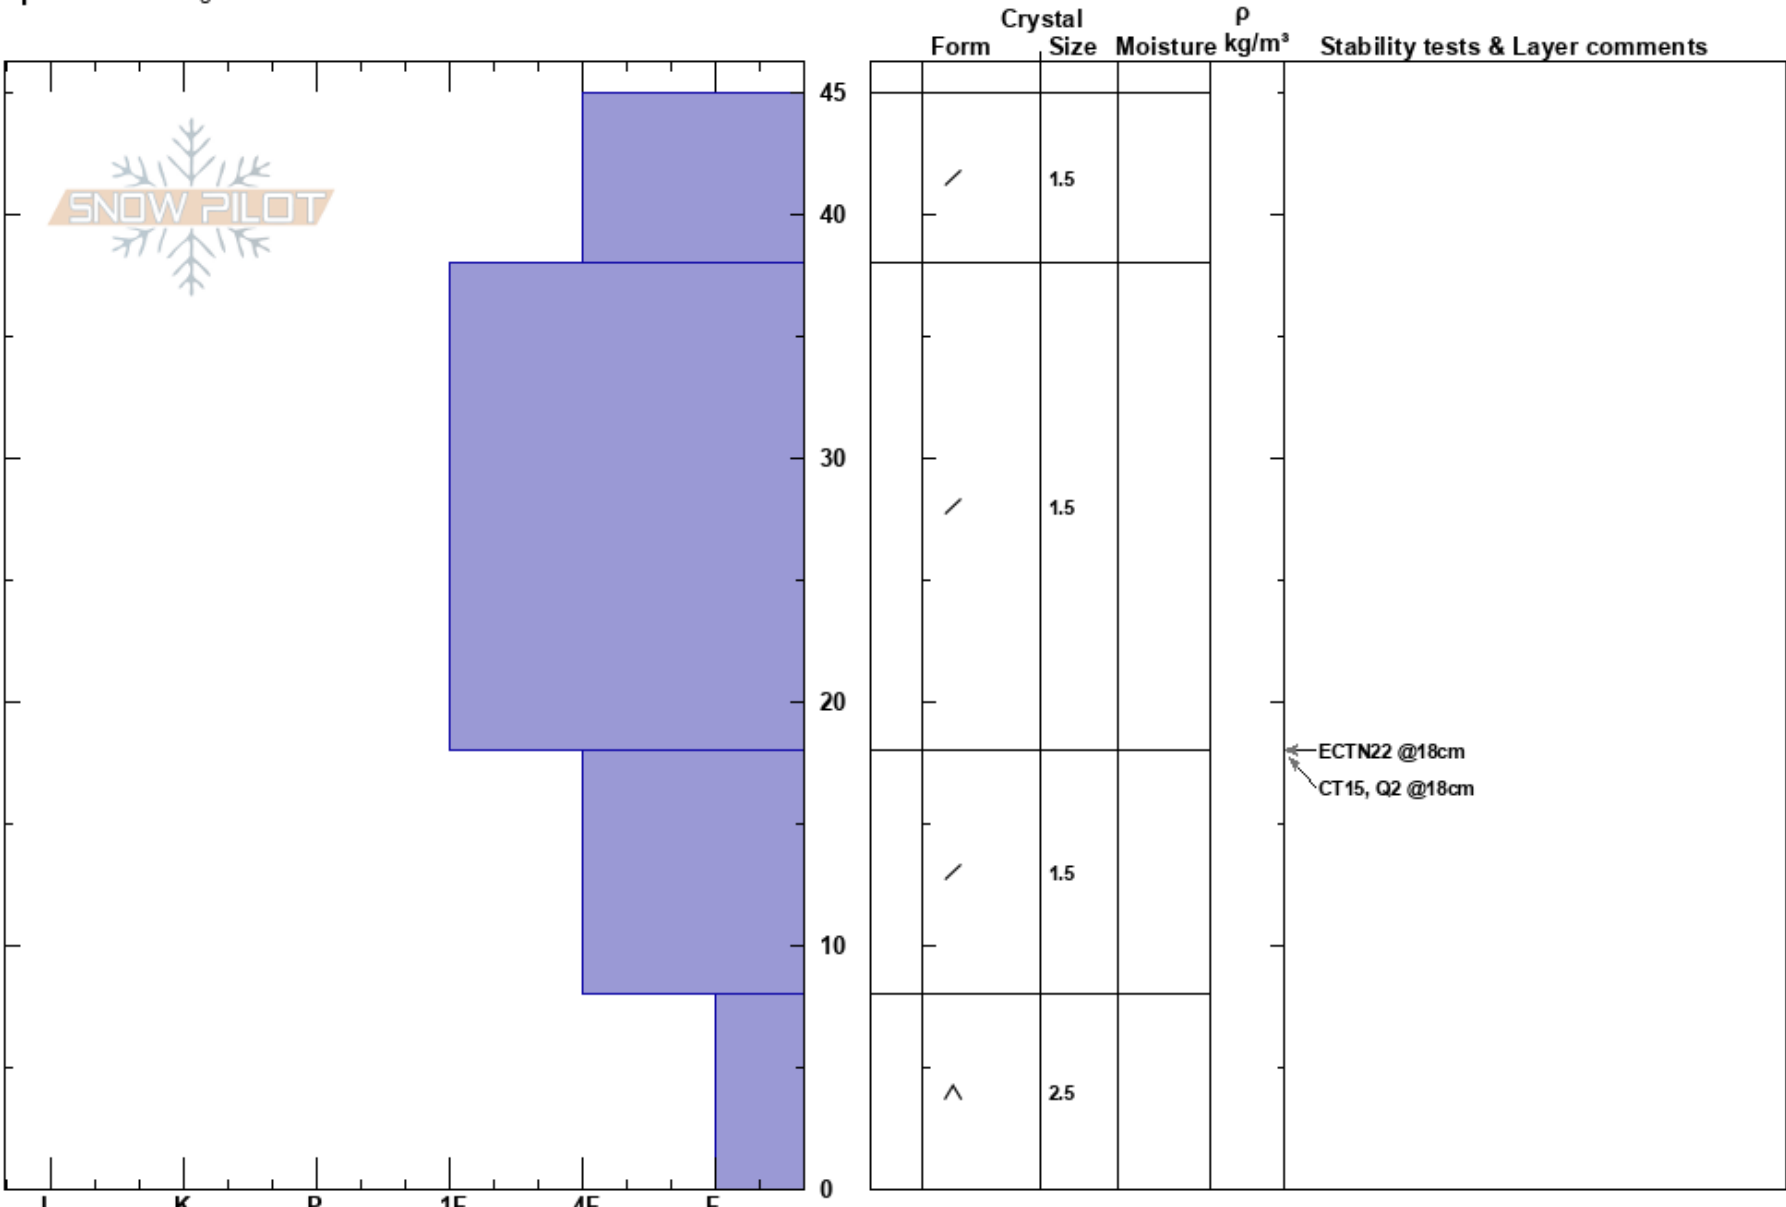

Andesite  
 Madison Range-N  
 MT  
 Elevation: 8300 ft  
 Aspect: 107°  
 Specifics: Pit dug in a Ski Area

Ryan Fell  
 12/05/2023 - 12:00pm  
 Co-ord: 45.26051N, -111.41213W  
 Slope Angle: 23°  
 Wind Loading:

Stability:  
 Air Temperature: 35°F  
 Sky Cover: BKN  
 Precipitation: NO  
 Wind: W Calm

HS:45  
 Layer Notes:  
 18-8cm: Problematic layer

Notes: