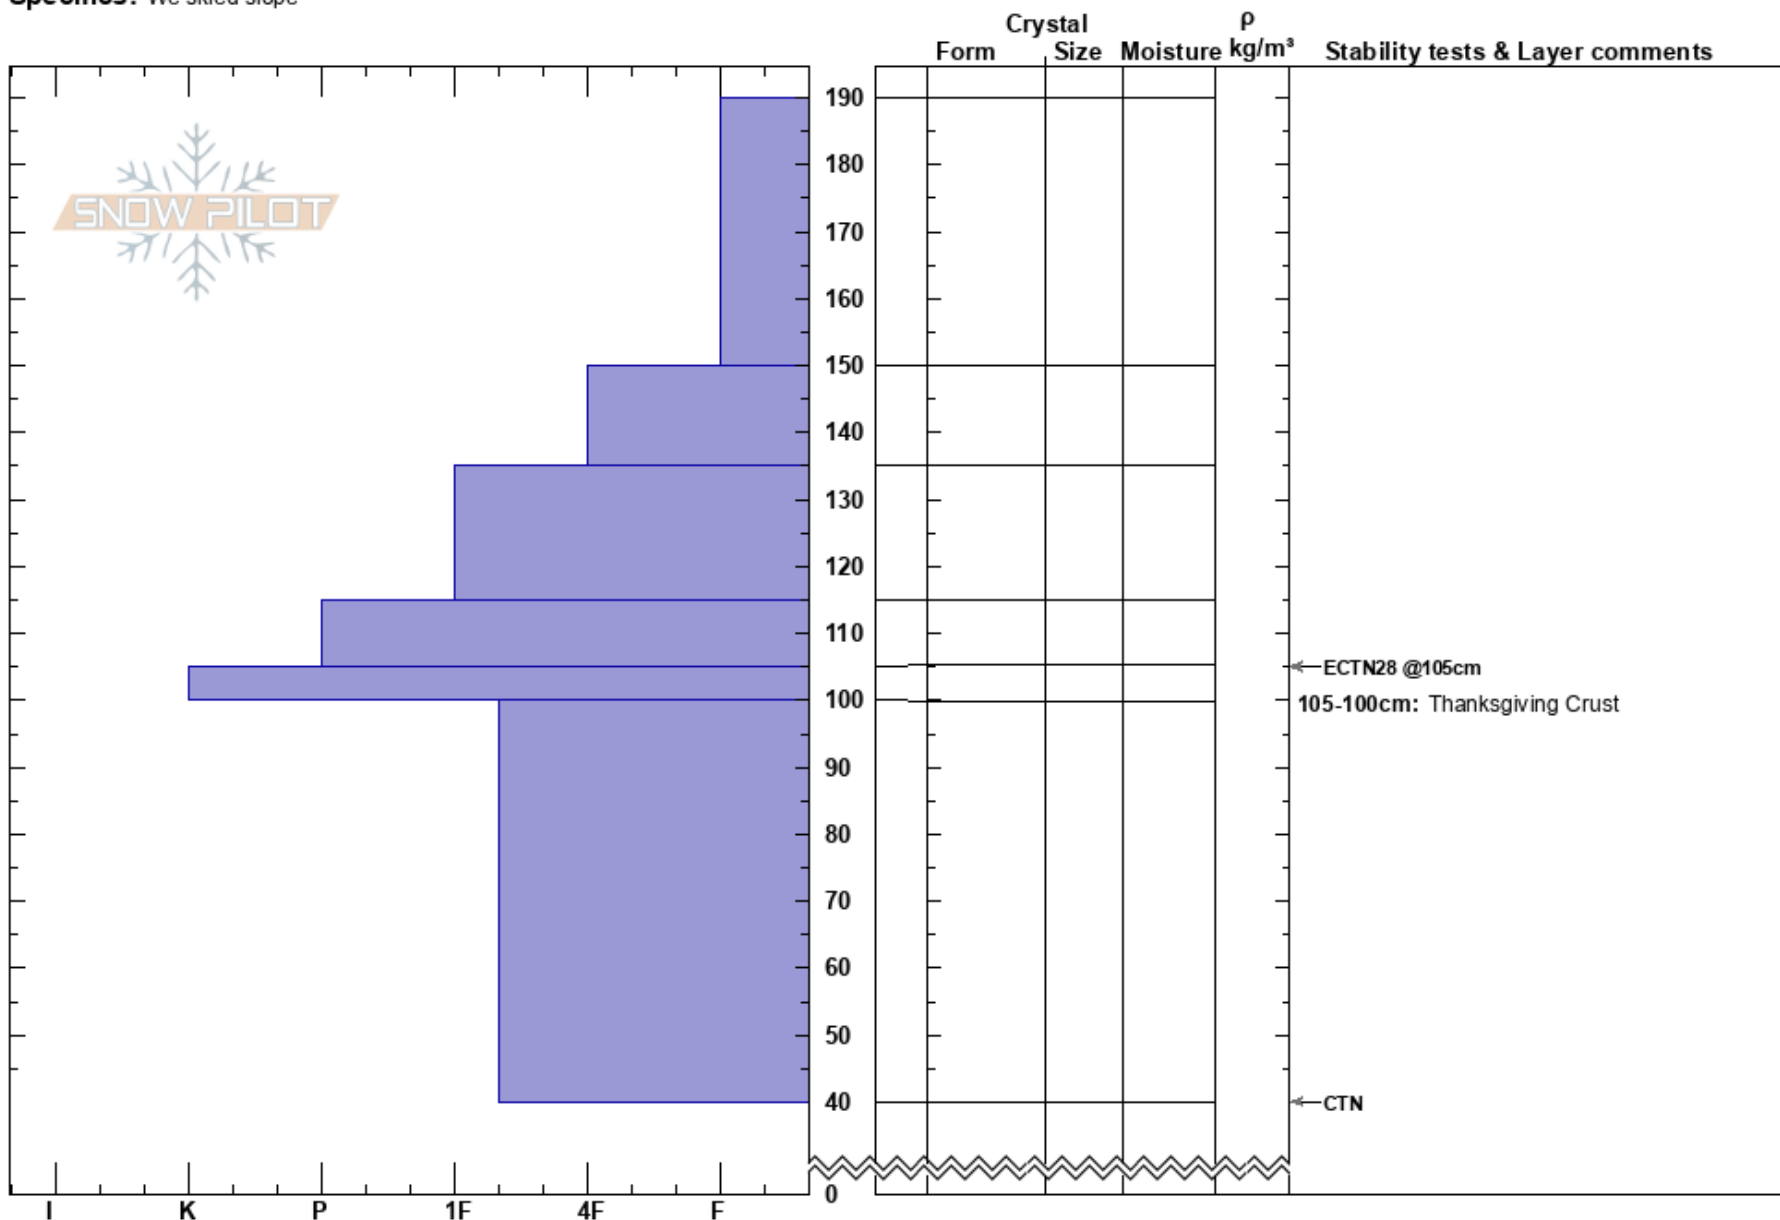

Granddaddy South
 Chugach Range
 AK
Elevation: 1100 m
Aspect: S
Specifics: We skied slope

Kelli Spencer
 12/03/2023 - 12:30pm
Co-ord: 60.74339N, -149.12207W
Slope Angle: 39°
Wind Loading: previous

Stability: Good
Air Temperature: 12°F
Sky Cover: FEW
Precipitation: NO
Wind: SW Light Breeze

HS: 190
Layer Notes:
 105-100cm: Thanksgiving Crust
 105-100cm: Problematic layer

Notes: Light winds coming from the SW. Previous windloading up high on ridge but not in pit location.