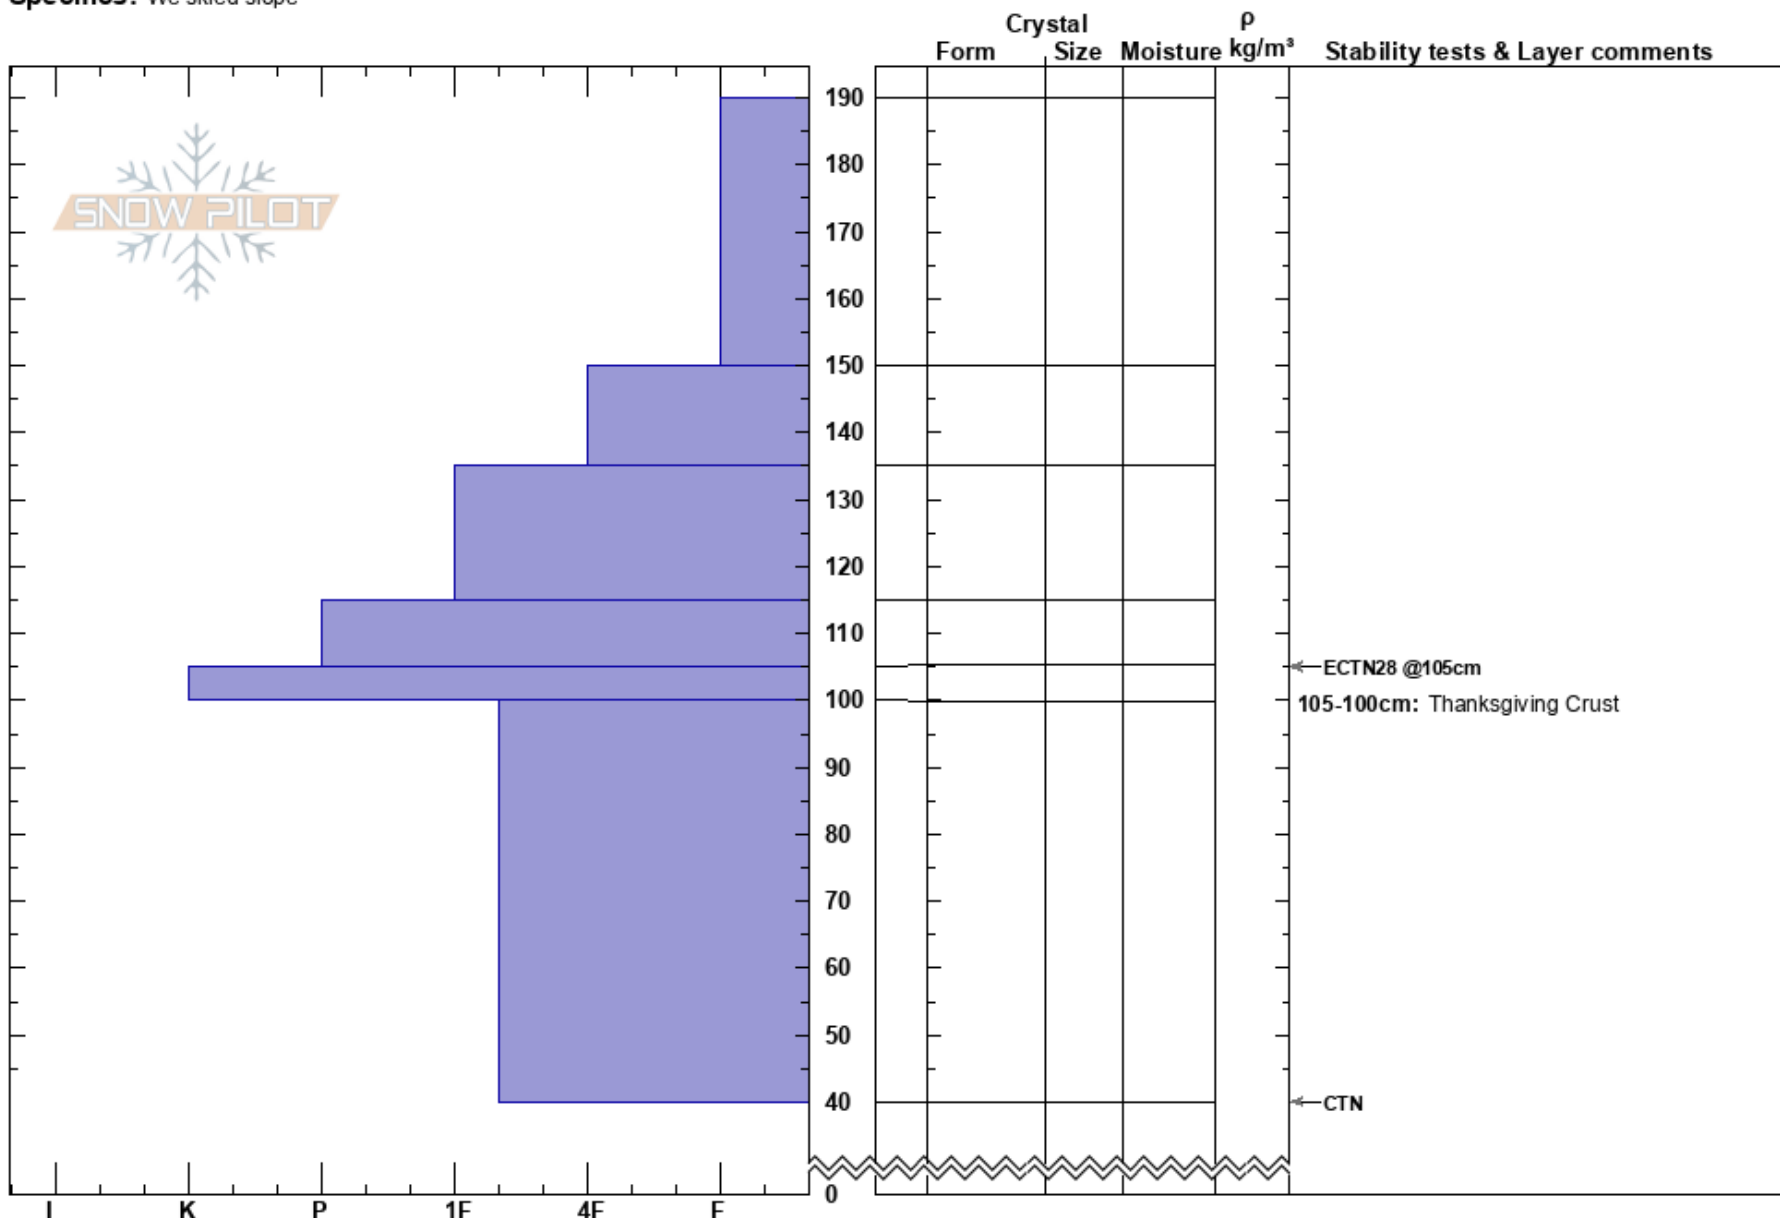

Granddaddy South
 Chugach Range
 AK
Elevation: 1100 m
Aspect: S
Specifics: We skied slope

Kelli Spencer
 12/03/2023 - 12:30pm
Co-ord: 60.74339N, -149.12207W
Slope Angle: 39°
Wind Loading: previous

Stability: Good
Air Temperature: 12°F
Sky Cover: FEW
Precipitation: NO
Wind: SW Light Breeze

HS: 190
Layer Notes:
 105-100cm: Thanksgiving Crust
 105-100cm: Problematic layer

Notes: Light winds coming from the SW. Previous windloading up high on ridge but not in pit location.