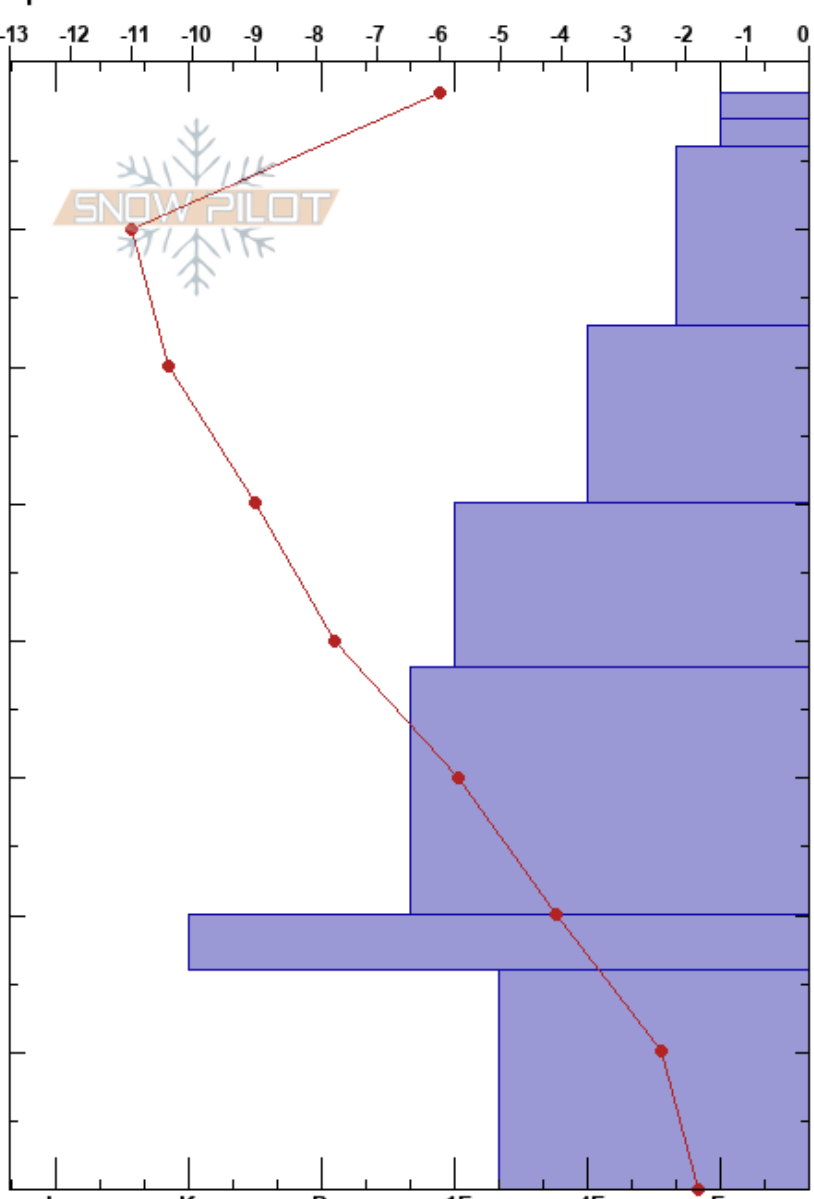

Mt. Sale Area
 Selkirks
 BC
 Elevation: 2093 m
 Aspect: NW
 Specifics:

Robbie Chmelyk
 01/12/2023 - 10:45
 Co-ord: 11S 422185E 5666377N
 Slope Angle: 15°
 Wind Loading: no

Stability:
 Air Temperature: -9°C
 Sky Cover: OVC
 Precipitation: S-1
 Wind: NE Light Breeze

HS:80
 2-4cm: Problematic layer
 60-64cm: Crust Breaking Down

| Form | Crystal Size | Moisture | ρ kg/m ³ | Stability tests & Layer comments |
|------|--------------|----------|--------------------------|----------------------------------|
| + | | | | |
| + | 2-3 | | | |
| V | 15-20 | | | |
| ⊖ | 0.5-1 | | | |
| ⊖ | 0.5-1 | | | |
| • | 0.5-1 | | | |
| • | 0.5 | | | |
| ⊙⊙ | 1.5 | | | 60-64cm: Crust Breaking Down |
| □ | 1-2 | | | |