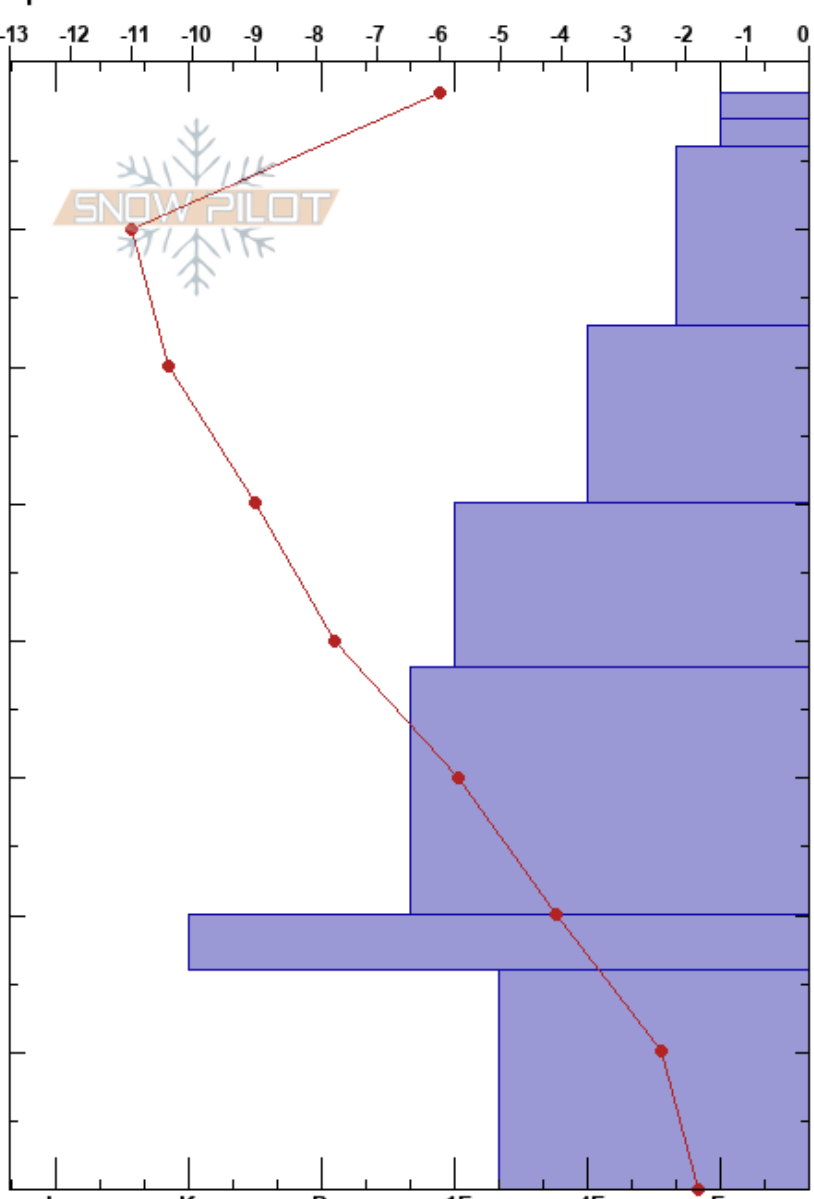

Mt. Sale Area
 Selkirks
 BC
 Elevation: 2093 m
 Aspect: NW
 Specifics:

Robbie Chmelyk
 01/12/2023 - 10:45
 Co-ord: 11S 422185E 5666377N
 Slope Angle: 15°
 Wind Loading: no

Stability:
 Air Temperature: -9°C
 Sky Cover: OVC
 Precipitation: S-1
 Wind: NE Light Breeze

HS:80
 2-4cm: Problematic layer
 60-64cm: Crust Breaking Down

Form	Crystal Size	Moisture	ρ kg/m ³	Stability tests & Layer comments
+				
+	2-3			
V	15-20			
⊖	0.5-1			
⊖	0.5-1			
•	0.5-1			
•	0.5			
⊙⊙	1.5			60-64cm: Crust Breaking Down
□	1-2			