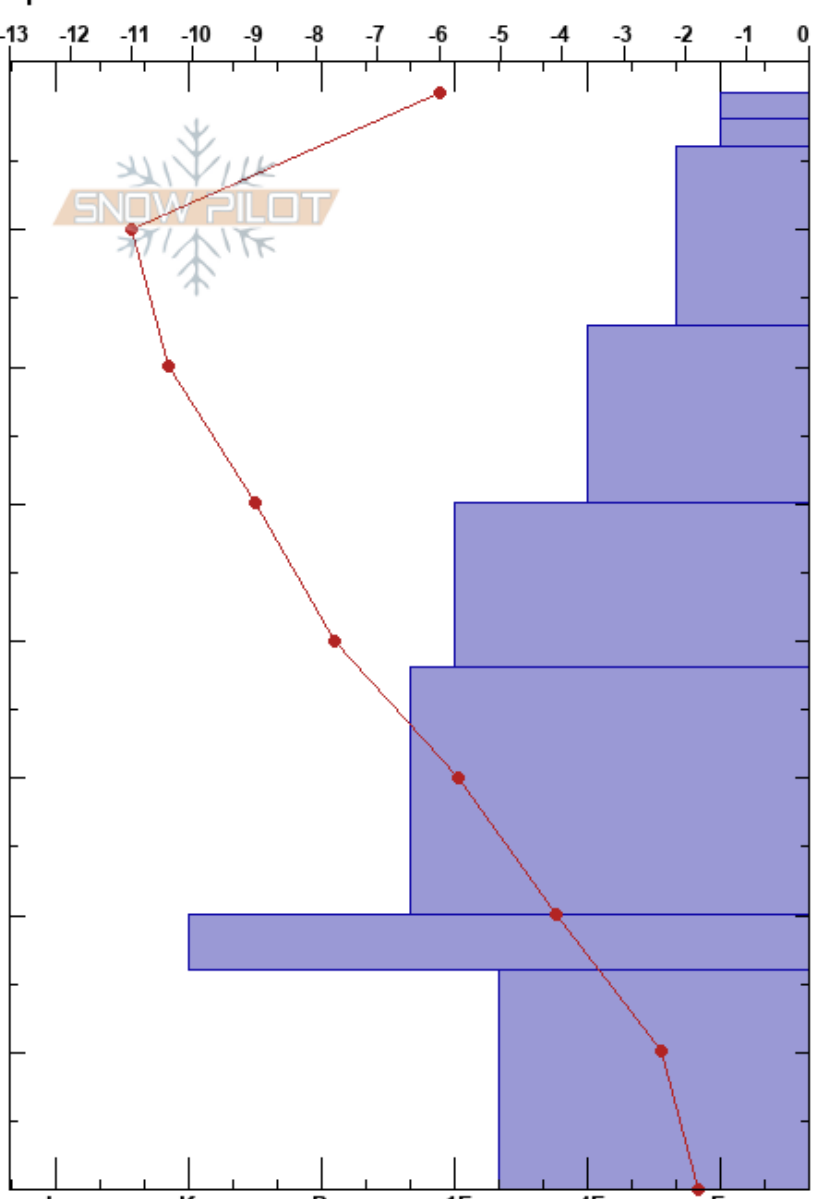

Mt. Sale Area  
 Selkirks  
 BC  
 Elevation: 2093 m  
 Aspect: NW  
 Specifics:

Robbie Chmelyk  
 01/12/2023 - 10:45  
 Co-ord: 11S 422185E 5666377N  
 Slope Angle: 15°  
 Wind Loading: no

Stability:  
 Air Temperature: -9°C  
 Sky Cover: OVC  
 Precipitation: S-1  
 Wind: NE Light Breeze

HS:80  
 2-4cm: Problematic layer  
 60-64cm: Crust Breaking Down

Form	Crystal Size	Moisture	$\rho$ kg/m <sup>3</sup>	Stability tests & Layer comments
+				
+	2-3			
V	15-20			
⊖	0.5-1			
⊖	0.5-1			
•	0.5-1			
•	0.5			
⊙⊙	1.5			60-64cm: Crust Breaking Down
□	1-2			