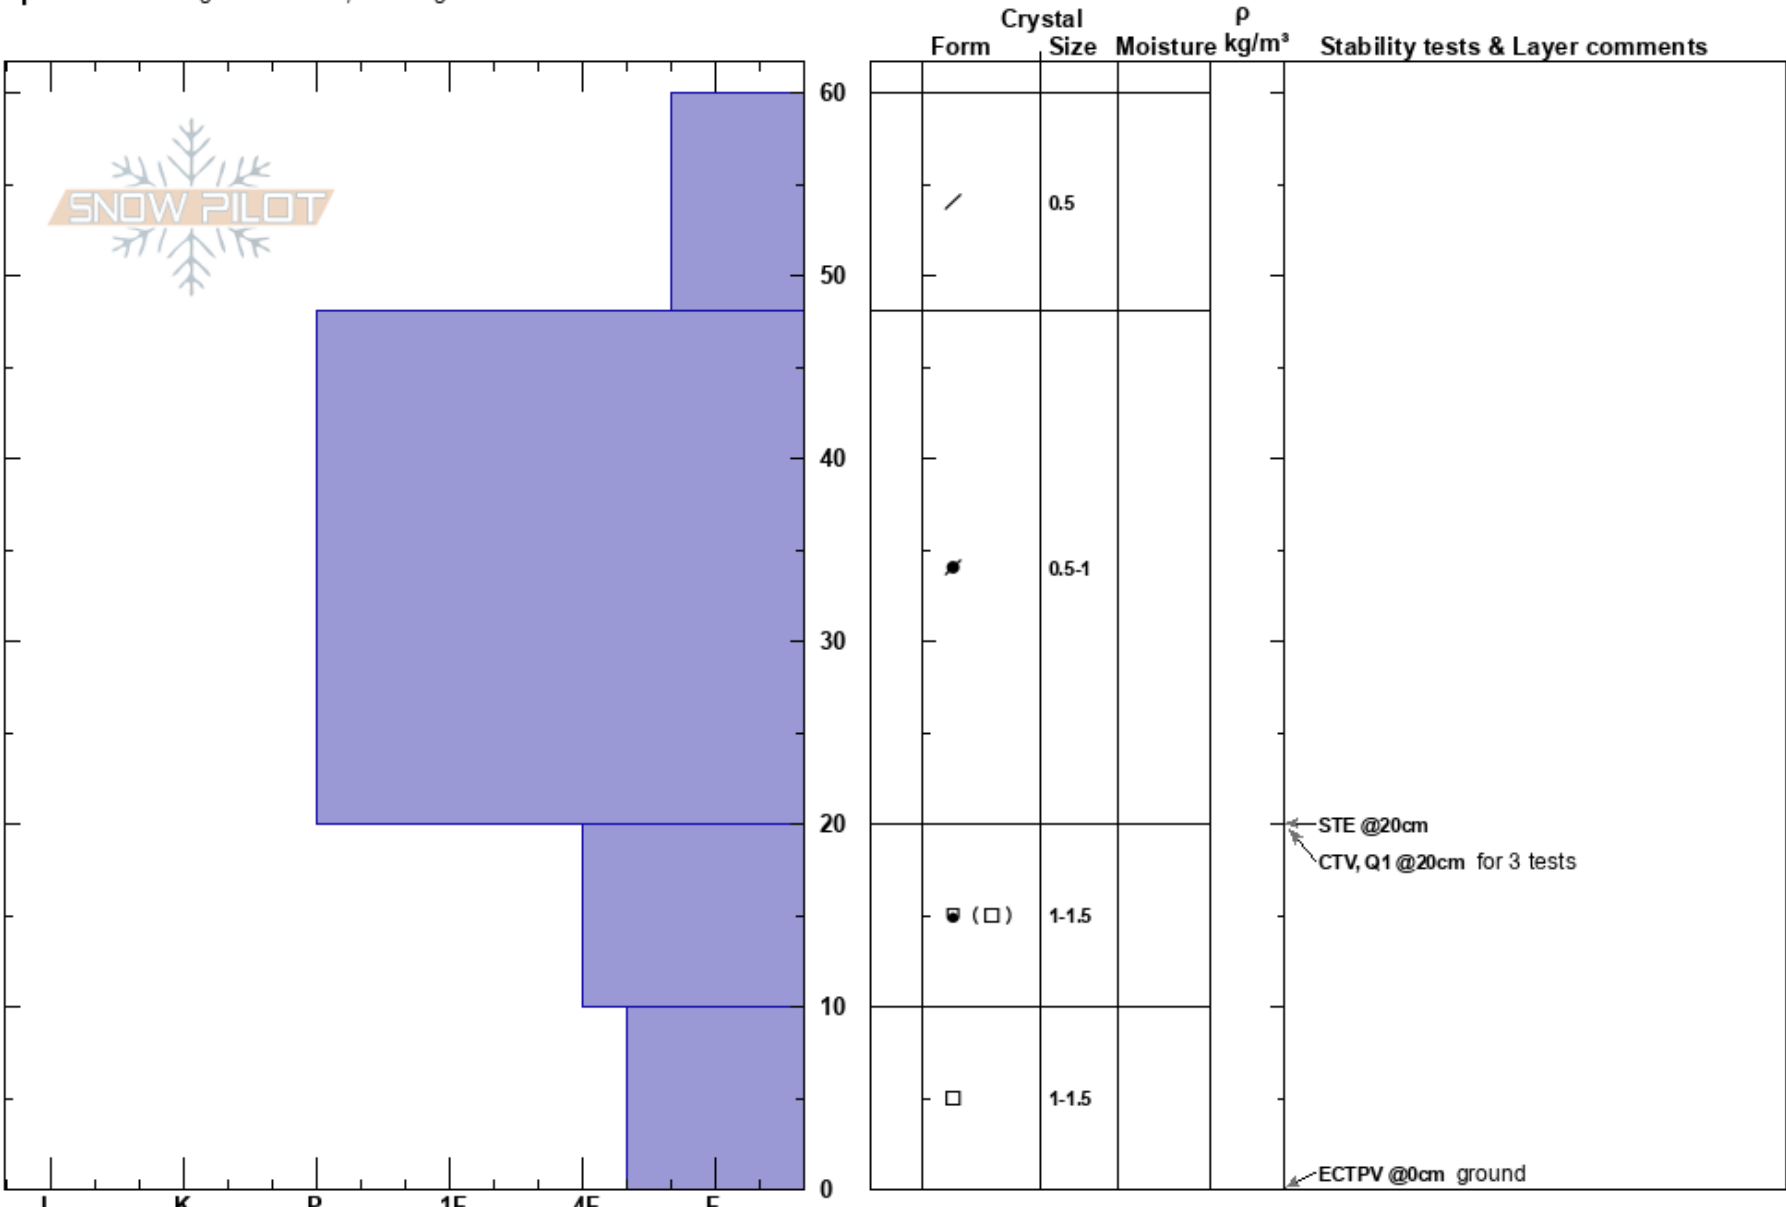

Ninos Flats
 Sangre de Cristo Range NM
 Elevation: 12013 ft
 Aspect: E
 Specifics: Pit dug in a Ski Area; Cracking

James Pfeifer
 12/03/2023 - 12:30pm
 Co-ord: 36.57291N, -105.45583W
 Slope Angle: 19°
 Wind Loading: previous

Stability: HS:60
 Air Temperature: 10-0cm: Problematic layer
 Sky Cover: CLR
 Precipitation: NO
 Wind: SW Moderate

Notes: Pit Score: 2