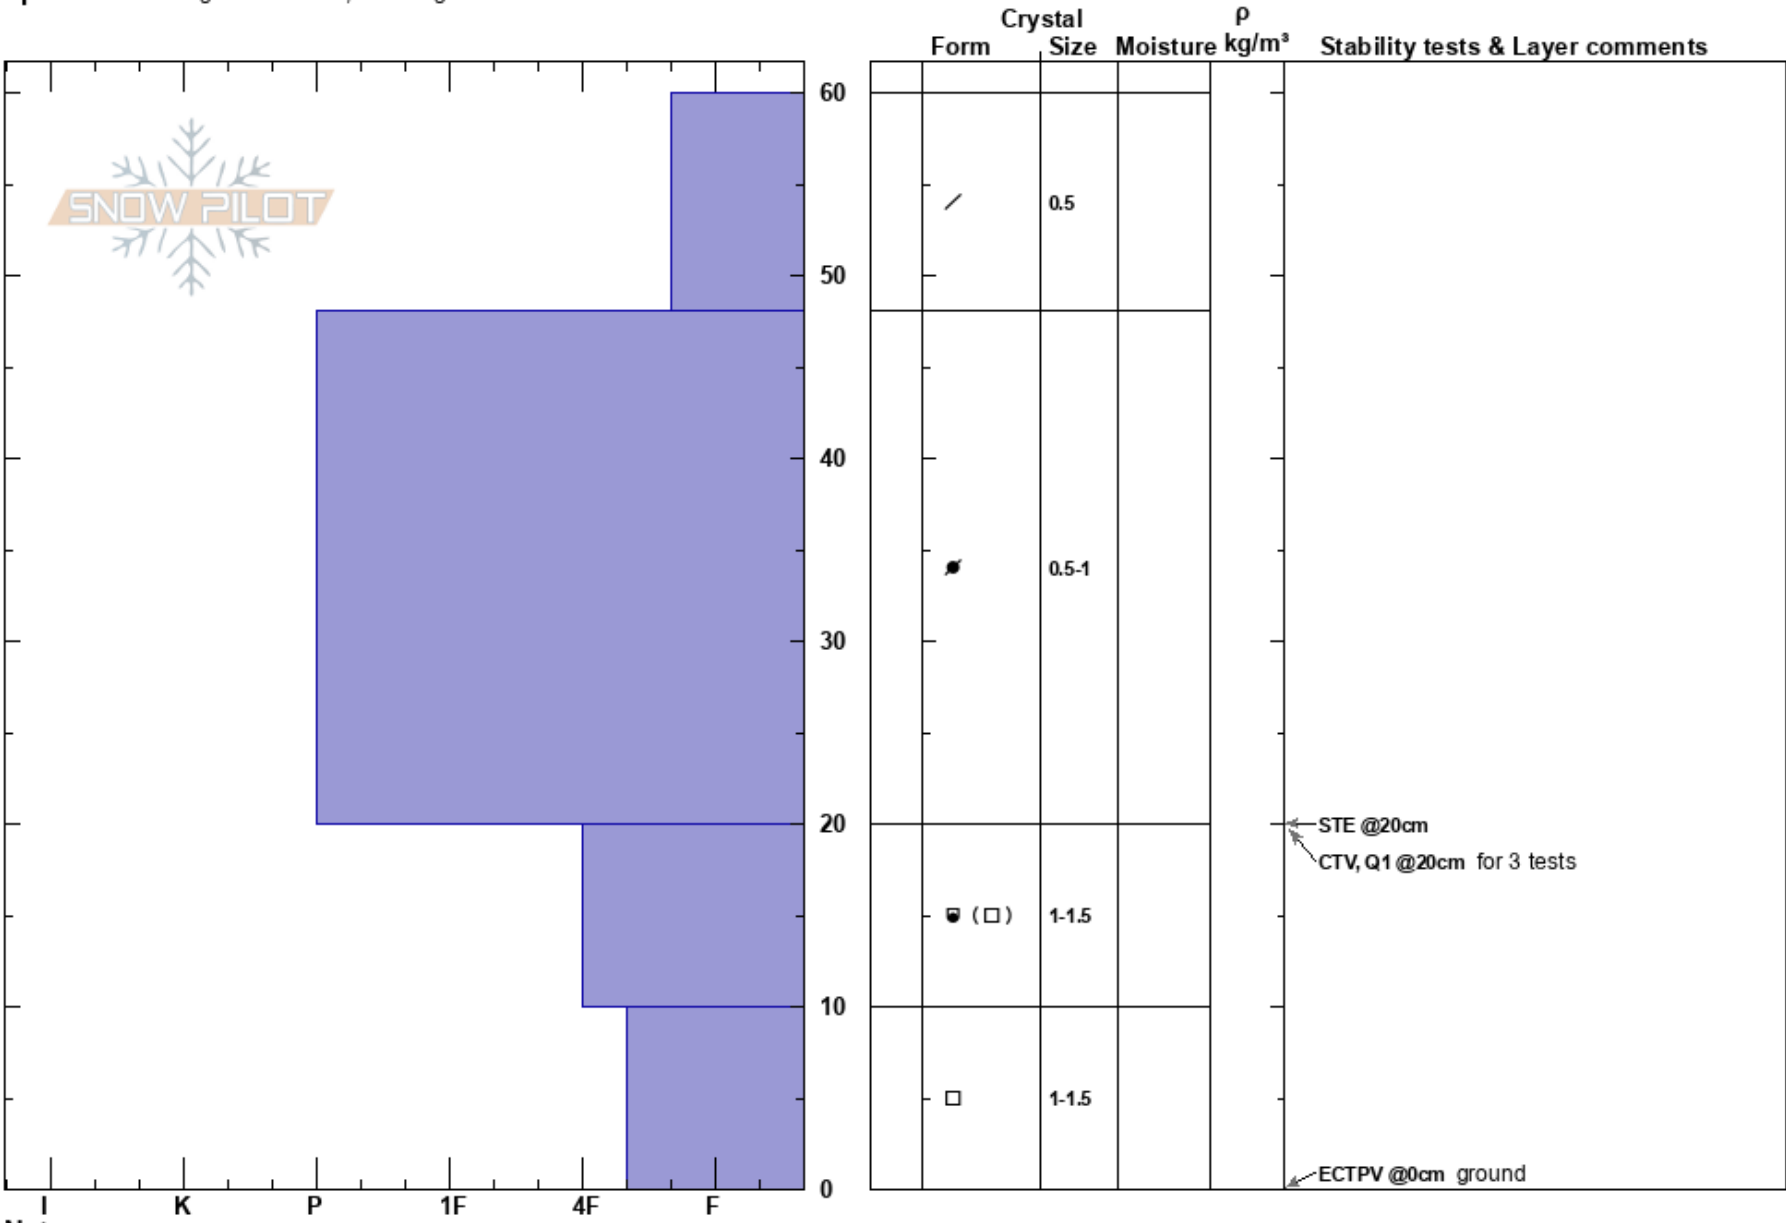

Ninos Flats
 Sangre de Cristo Range
 NM
 Elevation: 12013 ft
 Aspect: E
 Specifics: Pit dug in a Ski Area; Cracking

James Pfeifer
 12/03/2023 - 12:30pm
 Co-ord: 36.57291N, -105.45583W
 Slope Angle: 19°
 Wind Loading: previous

Stability: HS:60
 Air Temperature: 10-0cm: Problematic layer
 Sky Cover: CLR
 Precipitation: NO
 Wind: SW Moderate

Notes: Pit Score: 2