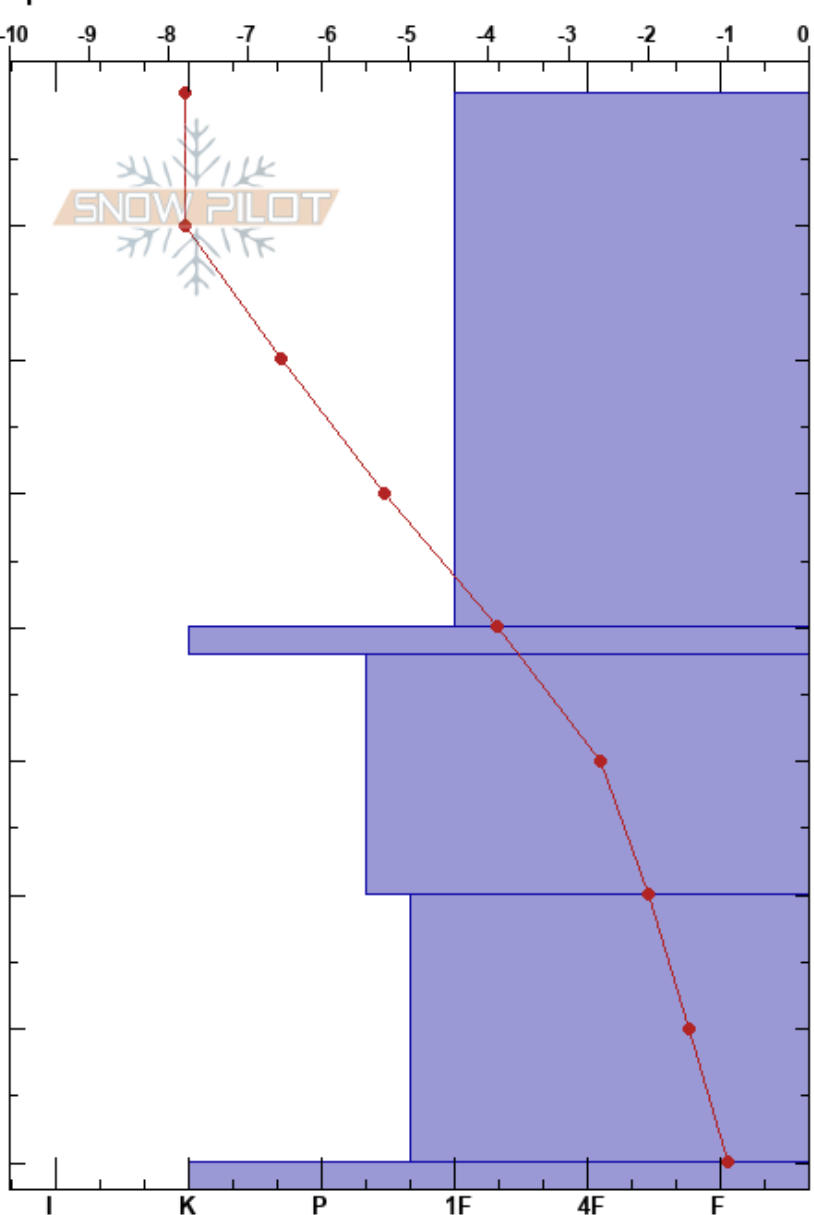

Skaröðdalur  
 Tröllaskagi  
 Iceland  
 Elevation: 510 m  
 Aspect:  
 Specifics:

Gestur Hansson  
 05/12/2023 - 14:00  
 Co-ord: 66.11819N, -18.97691W  
 Slope Angle: 32°  
 Wind Loading:

Stability:  
 Air Temperature: -3.2°C PF: 30  
 Sky Cover: FEW  
 Precipitation: NO  
 Wind: SE Light Breeze

HS:83  
 Layer Notes:  
 80-82cm: Problematic layer

Form	Crystal		$\rho$ kg/m <sup>3</sup>	Stability tests & Layer comments
	Size	Moisture		
/				
∩				
•				
∨				

← CT11, SP @80cm niður við jörð g

Notes: