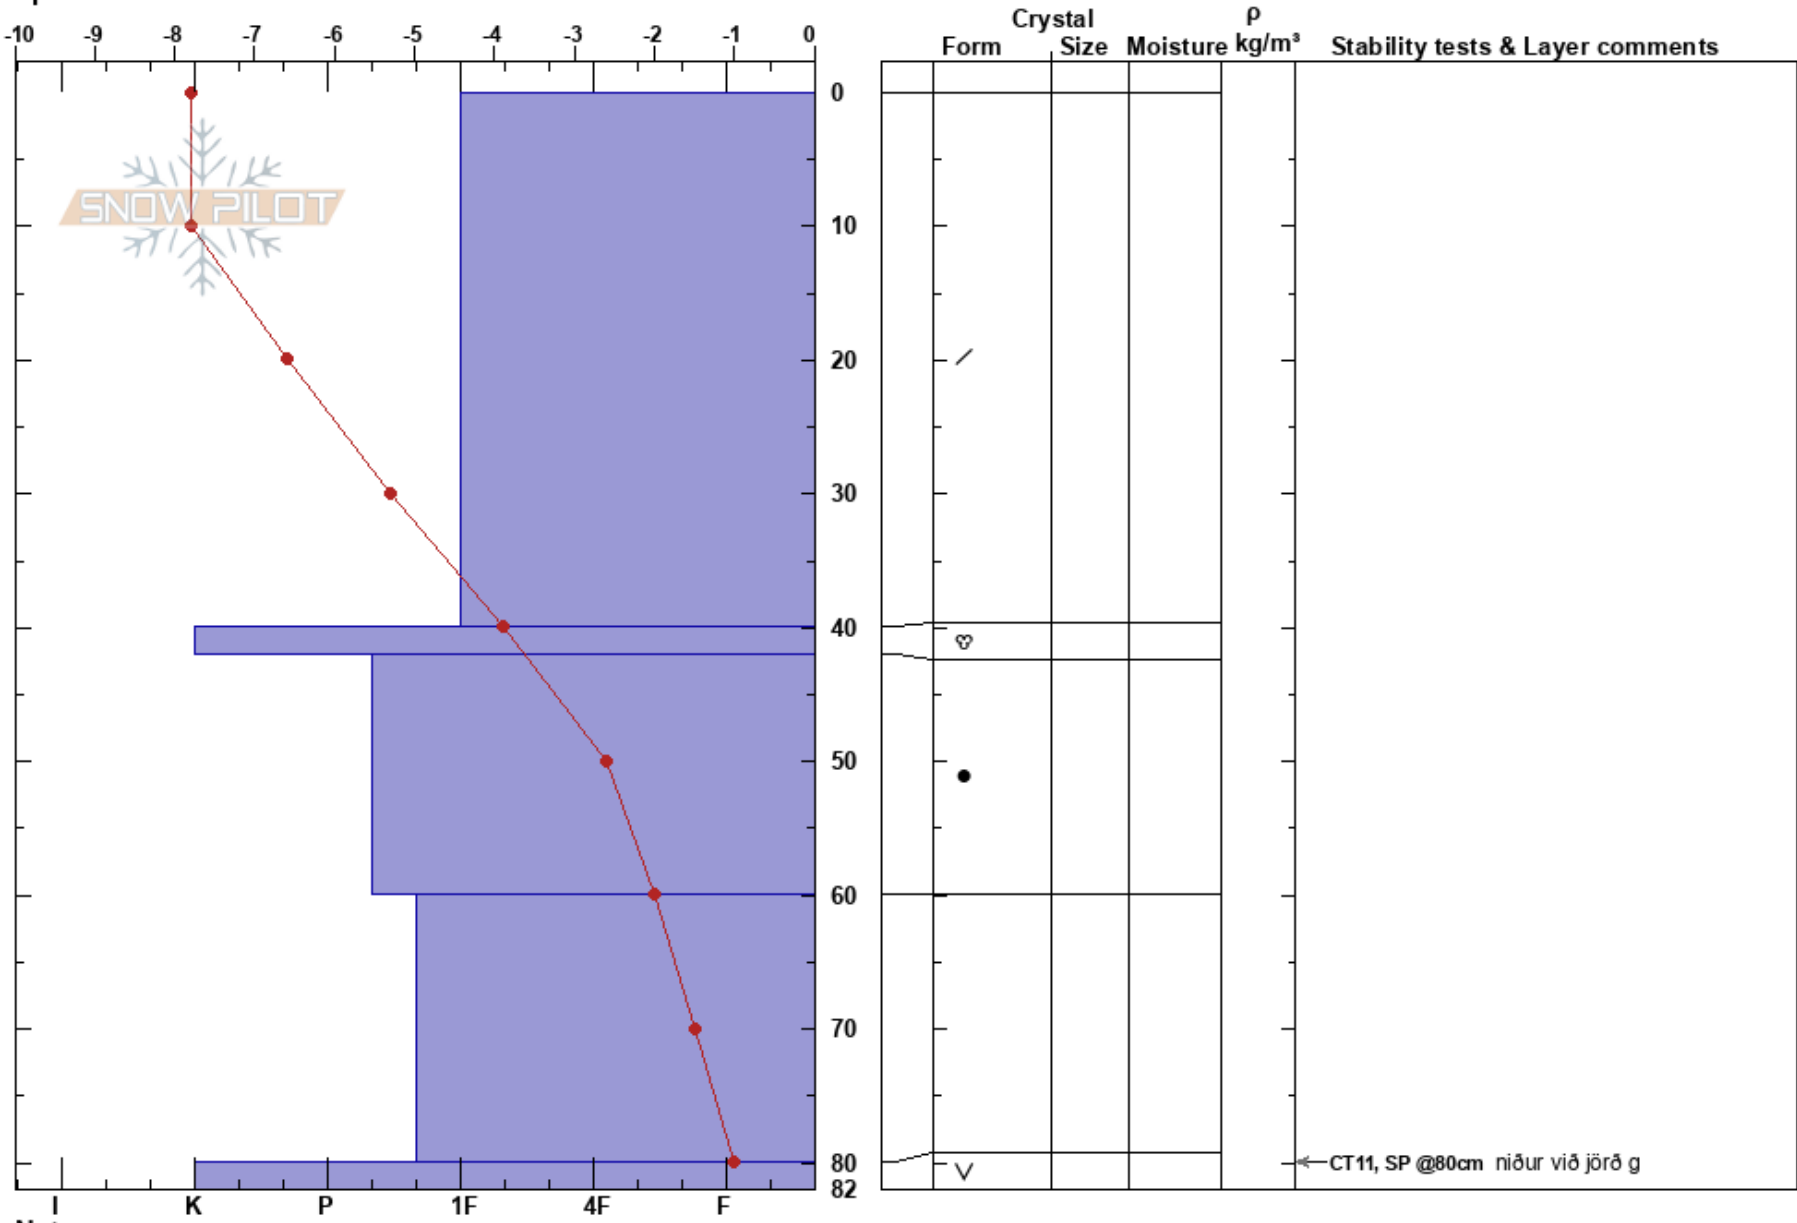

Skaröðdalur  
Tröllaskagi  
Iceland  
Elevation: 510 m  
Aspect:  
Specifics:

Gestur Hansson  
05/12/2023 - 14:00  
Co-ord: 66.11819N, -18.97691W  
Slope Angle: 32°  
Wind Loading:

Stability:  
Air Temperature: -3.2°C  
Sky Cover: FEW  
Precipitation: NO  
Wind: SE Light Breeze

HS:83  
PF: 30  
80-82cm: Problematic layer

Notes: