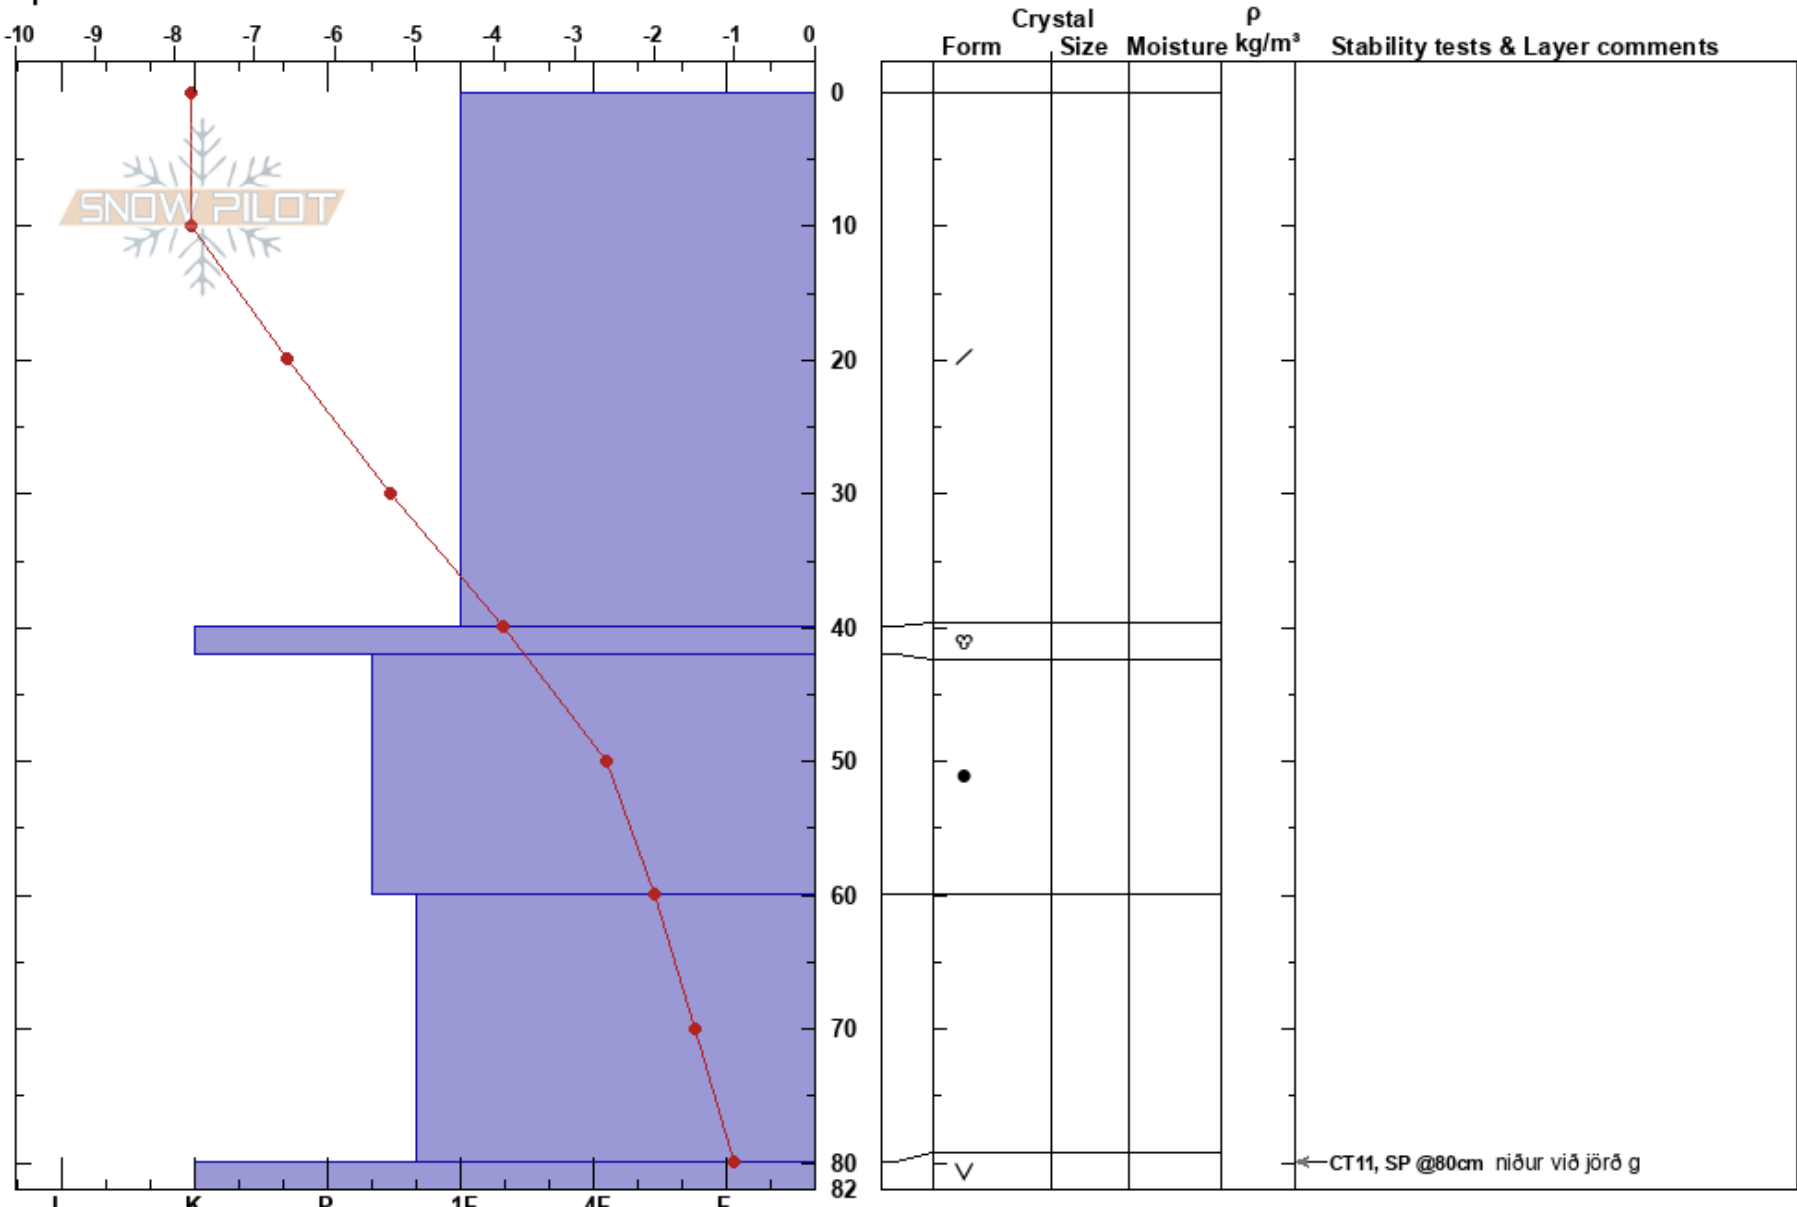

Skaröðdalur  
Tröllaskagi  
Iceland  
Elevation: 510 m  
Aspect:  
Specifics:

Gestur Hansson  
05/12/2023 - 14:00  
Co-ord: 66.11819N, -18.97691W  
Slope Angle: 32°  
Wind Loading:

Stability:  
Air Temperature: -3.2°C  
Sky Cover: FEW  
Precipitation: NO  
Wind: SE Light Breeze

HS:83  
PF: 30  
80-82cm: Problematic layer

Notes: