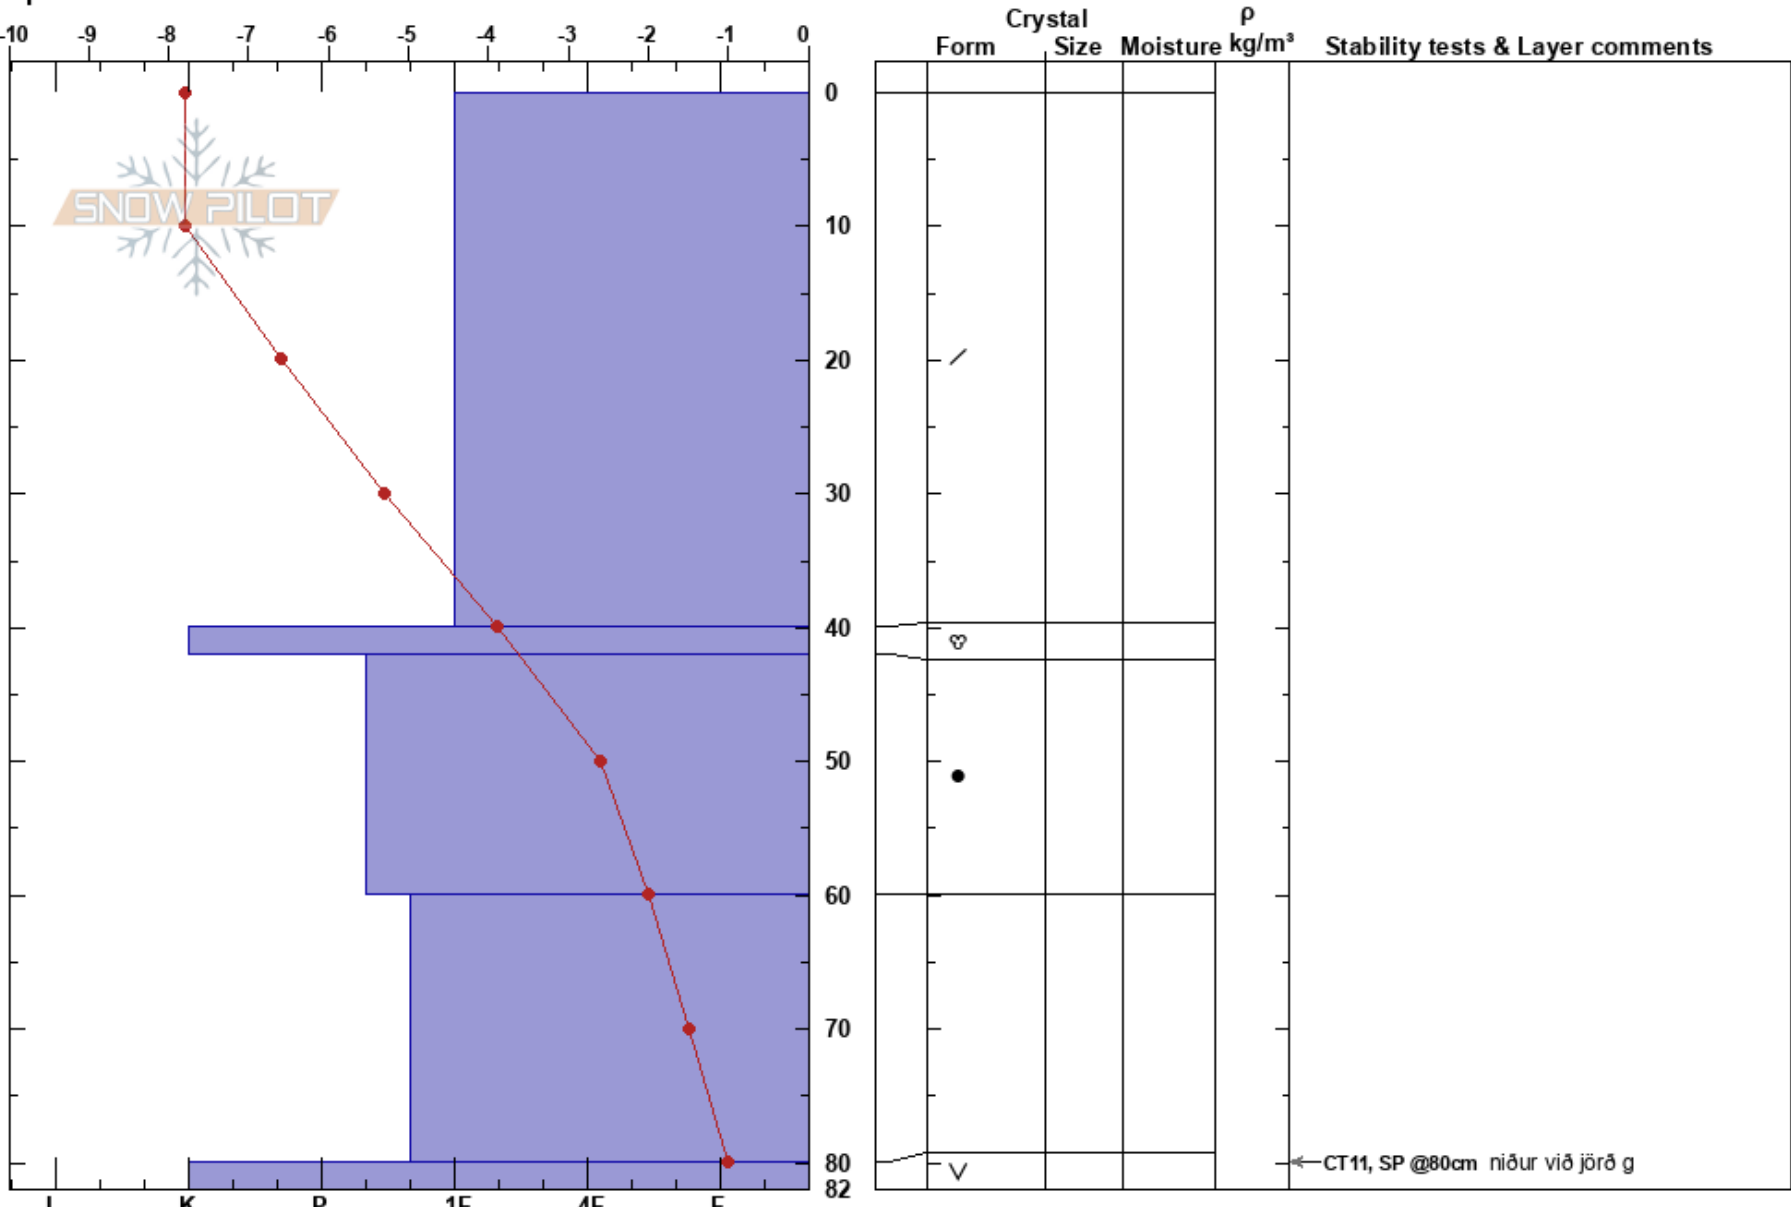

Skaröðdalur
 Tröllaskagi
 Iceland
 Elevation: 510 m
 Aspect:
 Specifics:

Gestur Hansson
 05/12/2023 - 14:00
 Co-ord: 66.11819N, -18.97691W
 Slope Angle: 32°
 Wind Loading:

Stability:
 Air Temperature: -3.2°C PF: 30
 Sky Cover: FEW
 Precipitation: NO
 Wind: SE Light Breeze
 HS:83
 Layer Notes:
 80-82cm: Problematic layer