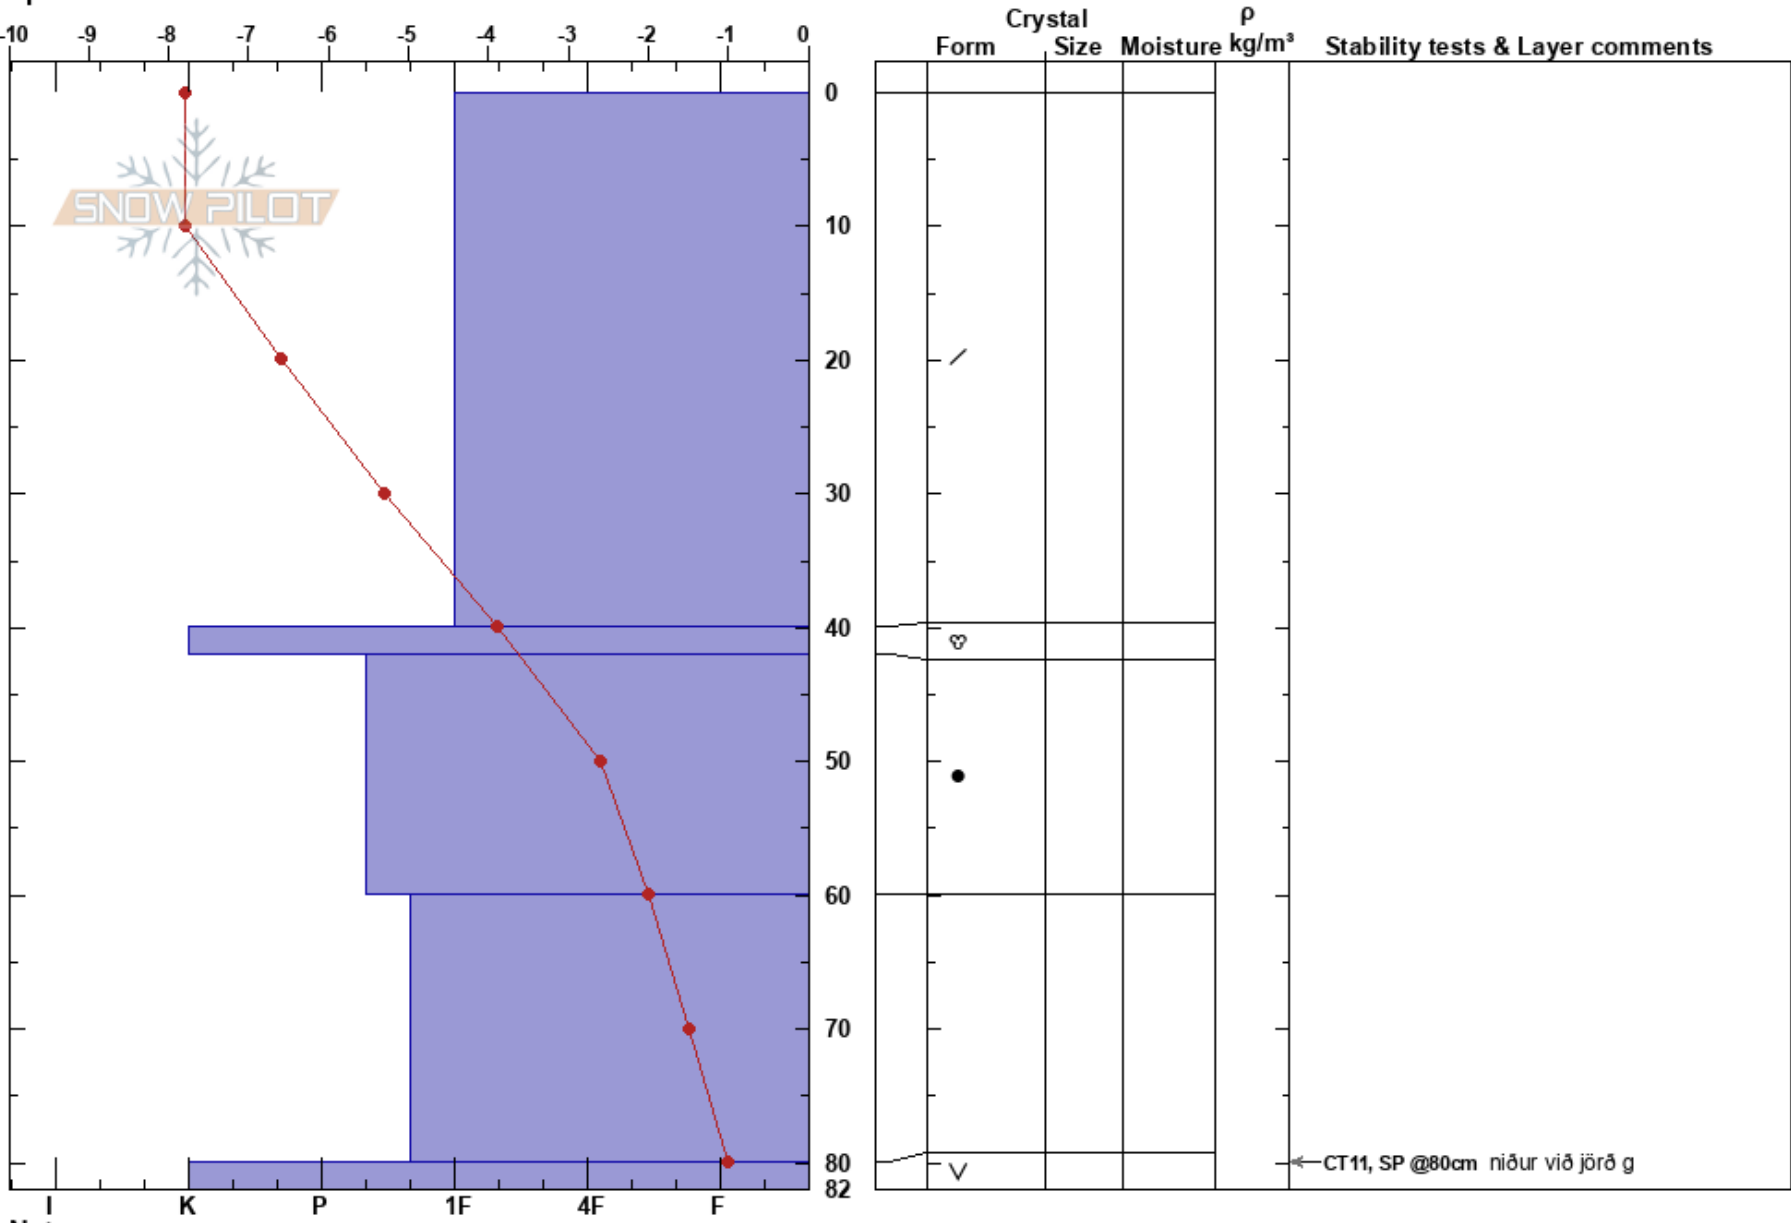

Skaröðdalur  
 Tröllaskagi  
 Iceland  
 Elevation: 510 m  
 Aspect:  
 Specifics:

Gestur Hansson  
 05/12/2023 - 14:00  
 Co-ord: 66.11819N, -18.97691W  
 Slope Angle: 32°  
 Wind Loading:

Stability:  
 Air Temperature: -3.2°C PF: 30  
 Sky Cover: FEW  
 Precipitation: NO  
 Wind: SE Light Breeze

HS:83  
 Layer Notes:  
 80-82cm: Problematic layer

Notes: