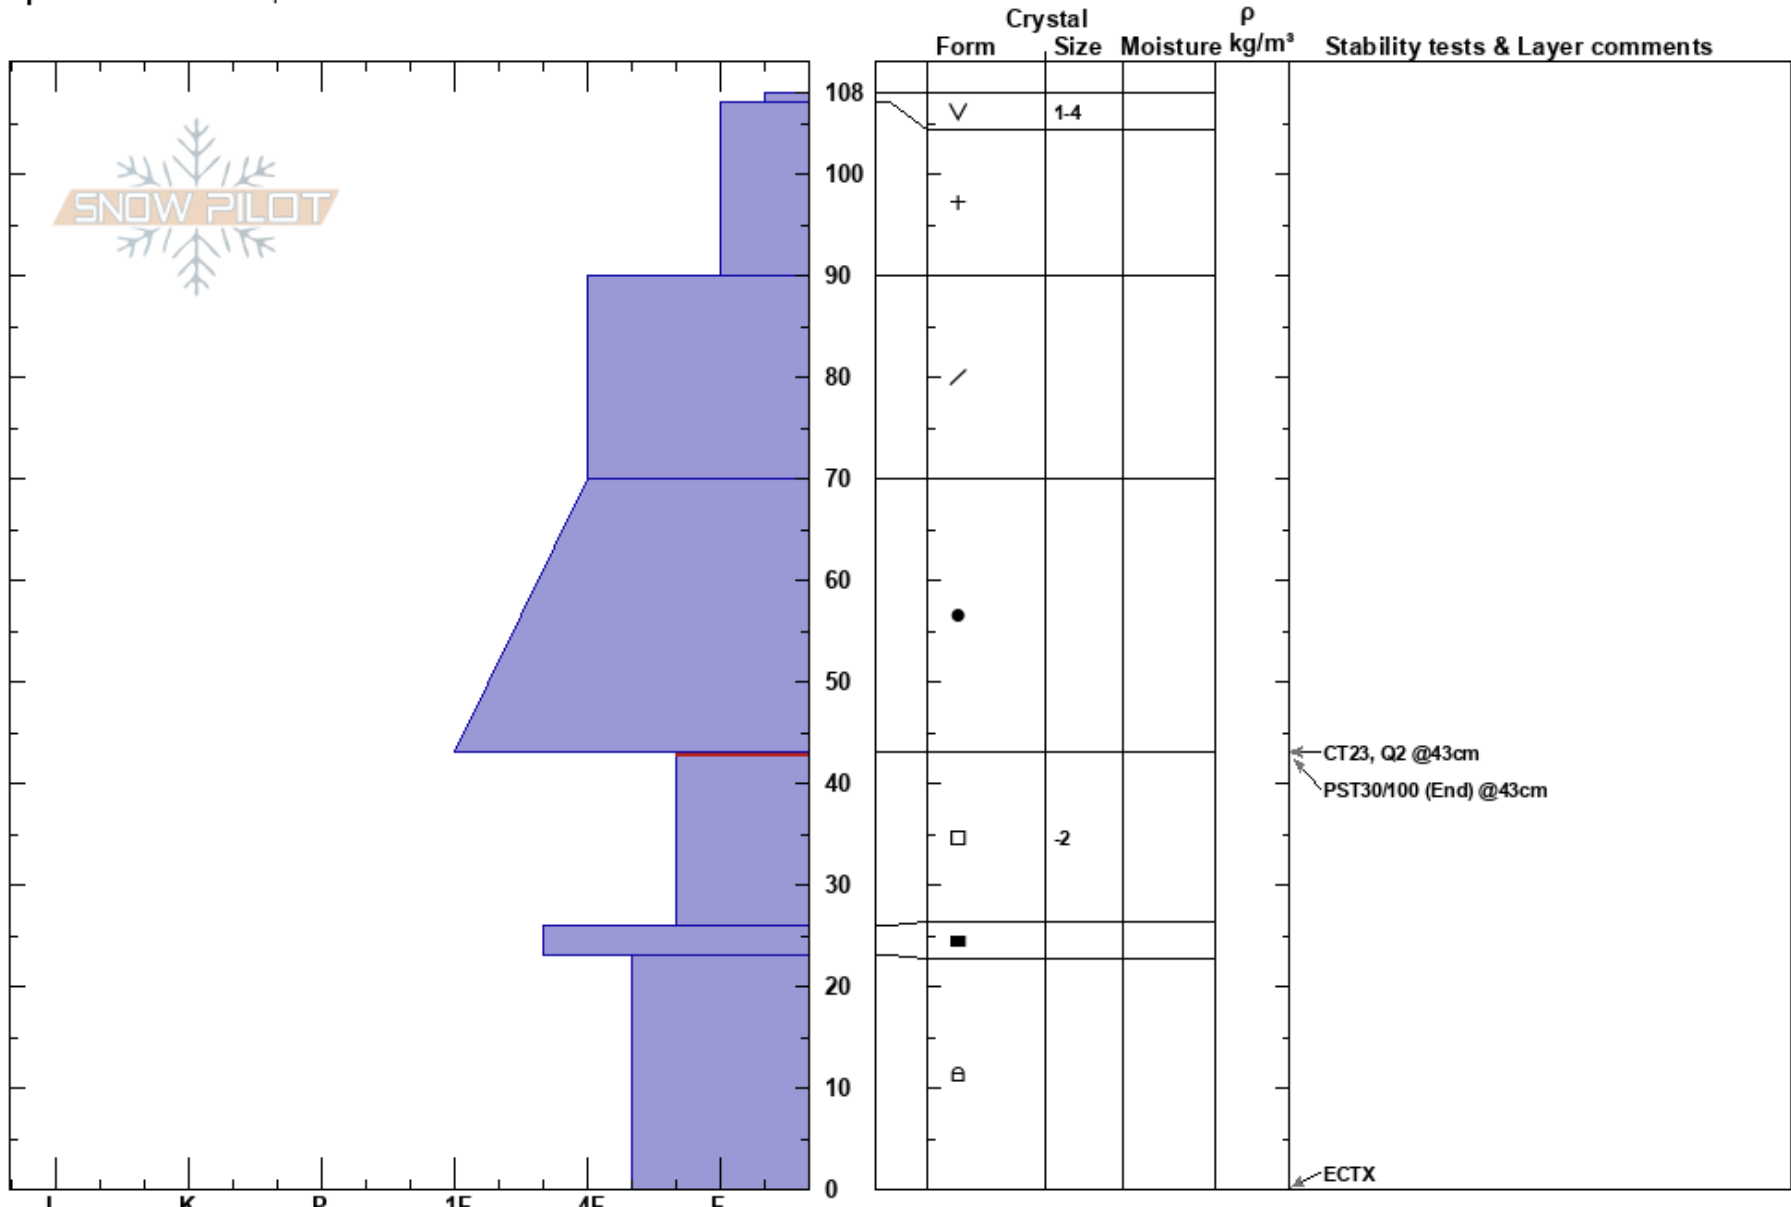

Dudley Creek  
 Madison Range-N  
 MT  
**Elevation:** 8180 ft  
**Aspect:** 70°  
**Specifics:** We skied slope

Eric Knoff  
 01/17/2018 - 11:00am  
**Co-ord:** 45.28995N, -111.29082W  
**Slope Angle:** 26°  
**Wind Loading:**

**Stability:** Good **HS:** 108 **Layer Notes:**  
**Air Temperature:** 43-26cm: Problematic layer  
**Sky Cover:**  
**Precipitation:** NO  
**Wind:**

**Notes:** Poor structure, but no recent load. Danger was moderate. CPST 28/100 end @ 43 cm's