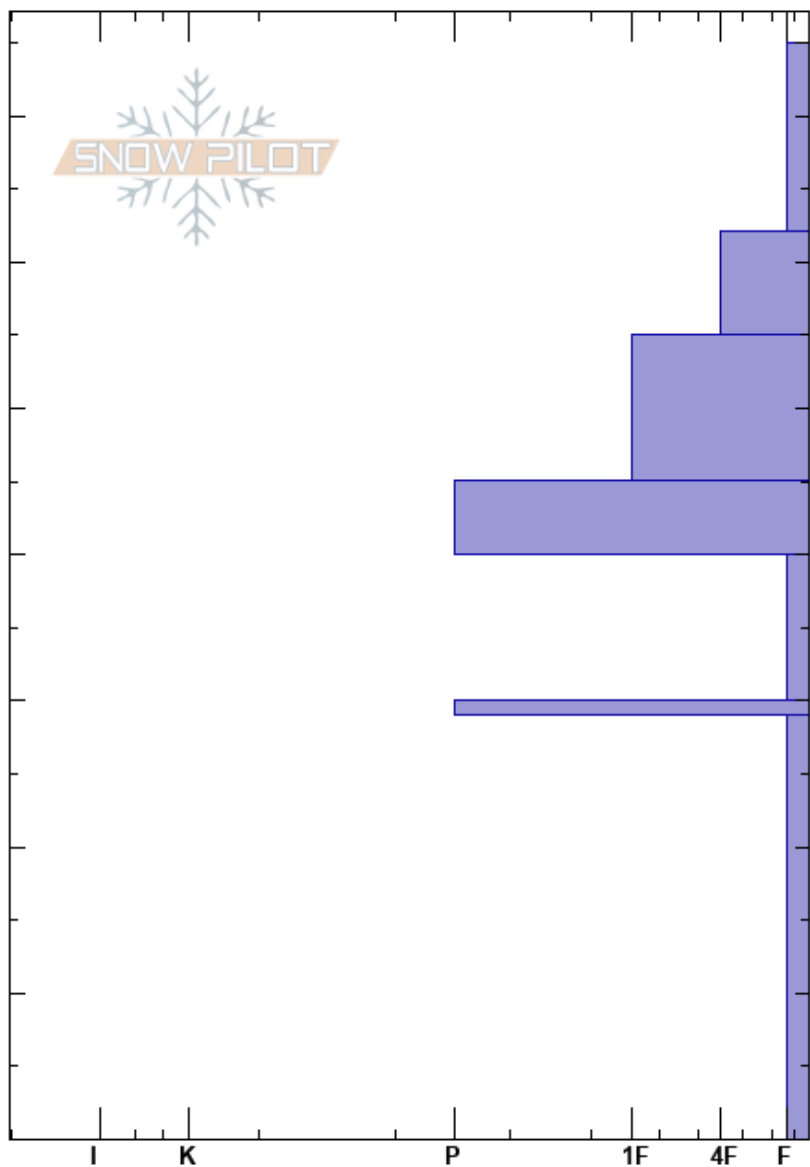

Hidden Valley
 RMNP
 CO
 Elevation: 10800 ft
 Aspect: NE
 Specifics:

Ian Fowler
 12/04/2023 - 12:00pm
 Co-ord: 13T 442516W 4470814N
 Slope Angle:
 Wind Loading: yes

Stability:
 Air Temperature:
 Sky Cover: BKN
 Precipitation: NO
 Wind: W Strong

HS: 75
 PF: 75 30-29cm: Problematic layer
 PS: 10

Crystal Form	Crystal Size	Moisture	ρ kg/m ³	Stability tests & Layer comments
+ (⚡)				
/				
/				
•				
□	1-2			
⊙				← CT0, SC @29cm ← ECTPV @29cm ← ECTN11 @29cm
□	2-3			