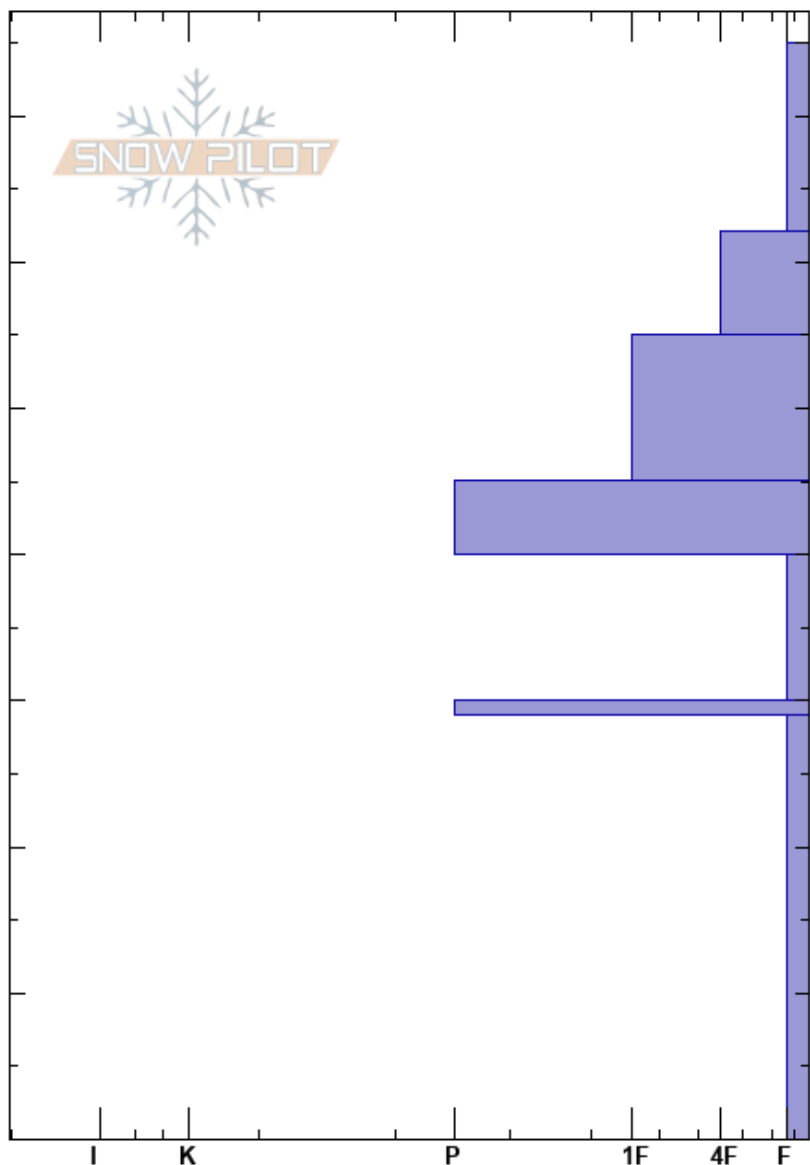

Hidden Valley
 RMNP
 CO
 Elevation: 10800 ft
 Aspect: NE
 Specifics:

Ian Fowler
 12/04/2023 - 12:00pm
 Co-ord: 13T 442516W 4470814N
 Slope Angle:
 Wind Loading: yes

Stability:
 Air Temperature:
 Sky Cover: BKN
 Precipitation: NO
 Wind: W Strong

HS: 75
 PF: 75 30-29cm: Problematic layer
 PS: 10

Crystal Form	Crystal Size	Moisture	ρ kg/m ³	Stability tests & Layer comments
+ (X)				
/				
/				
•				
□	1-2			
⊙				← CT0, SC @29cm ← ECTPV @29cm ← ECTN11 @29cm
□	2-3			