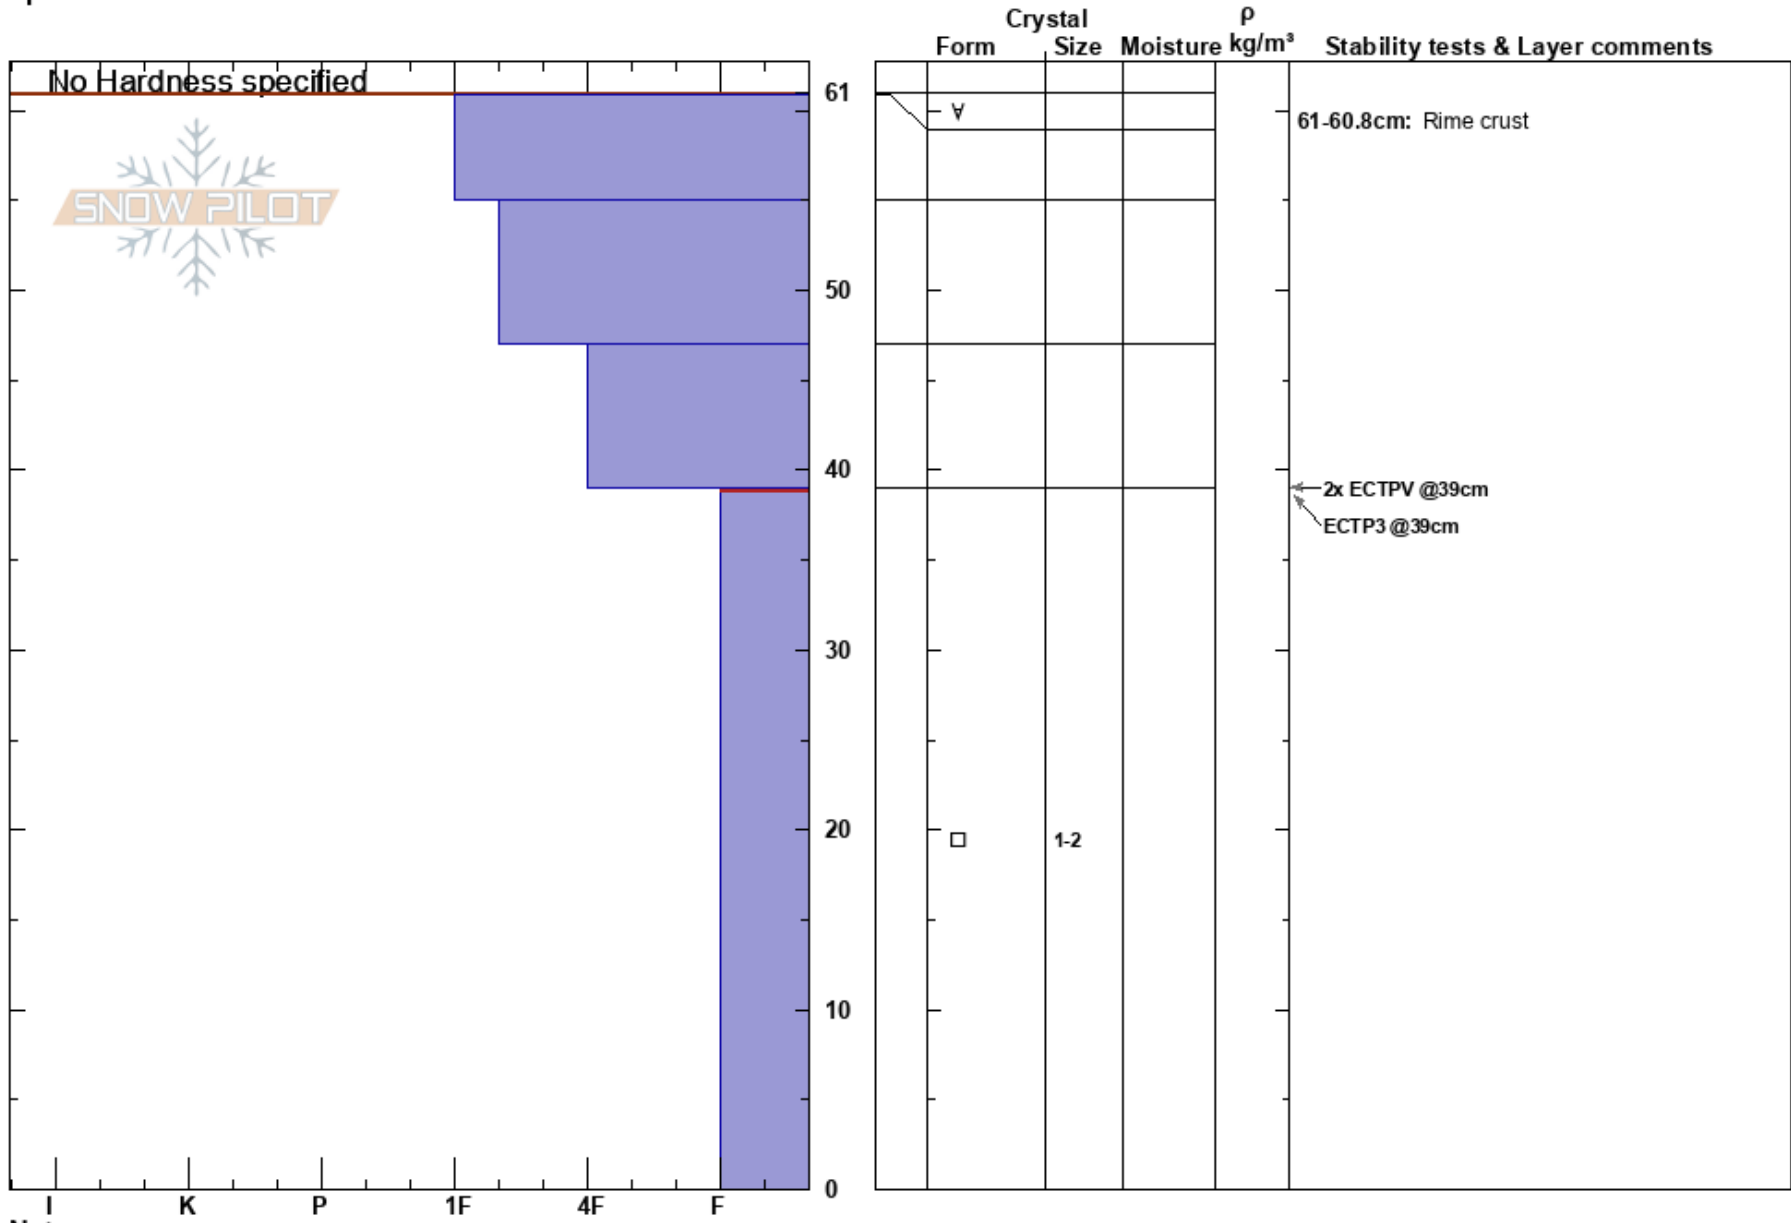

Upper Mill Hollow
 Uinta Range
 UT
 Elevation: 9975 ft
 Aspect: 280°
 Specifics:

Mark Staples
 12/04/2023 - 1:40pm
 Co-ord: 40.47336N, -111.11457W
 Slope Angle: 15°
 Wind Loading:

Stability: Poor
 Air Temperature:
 Sky Cover: X
 Precipitation: NO
 Wind:

HS:61
 PF:61
 61-60.8cm: Rime crust
 39-0cm: Problematic layer

Notes: